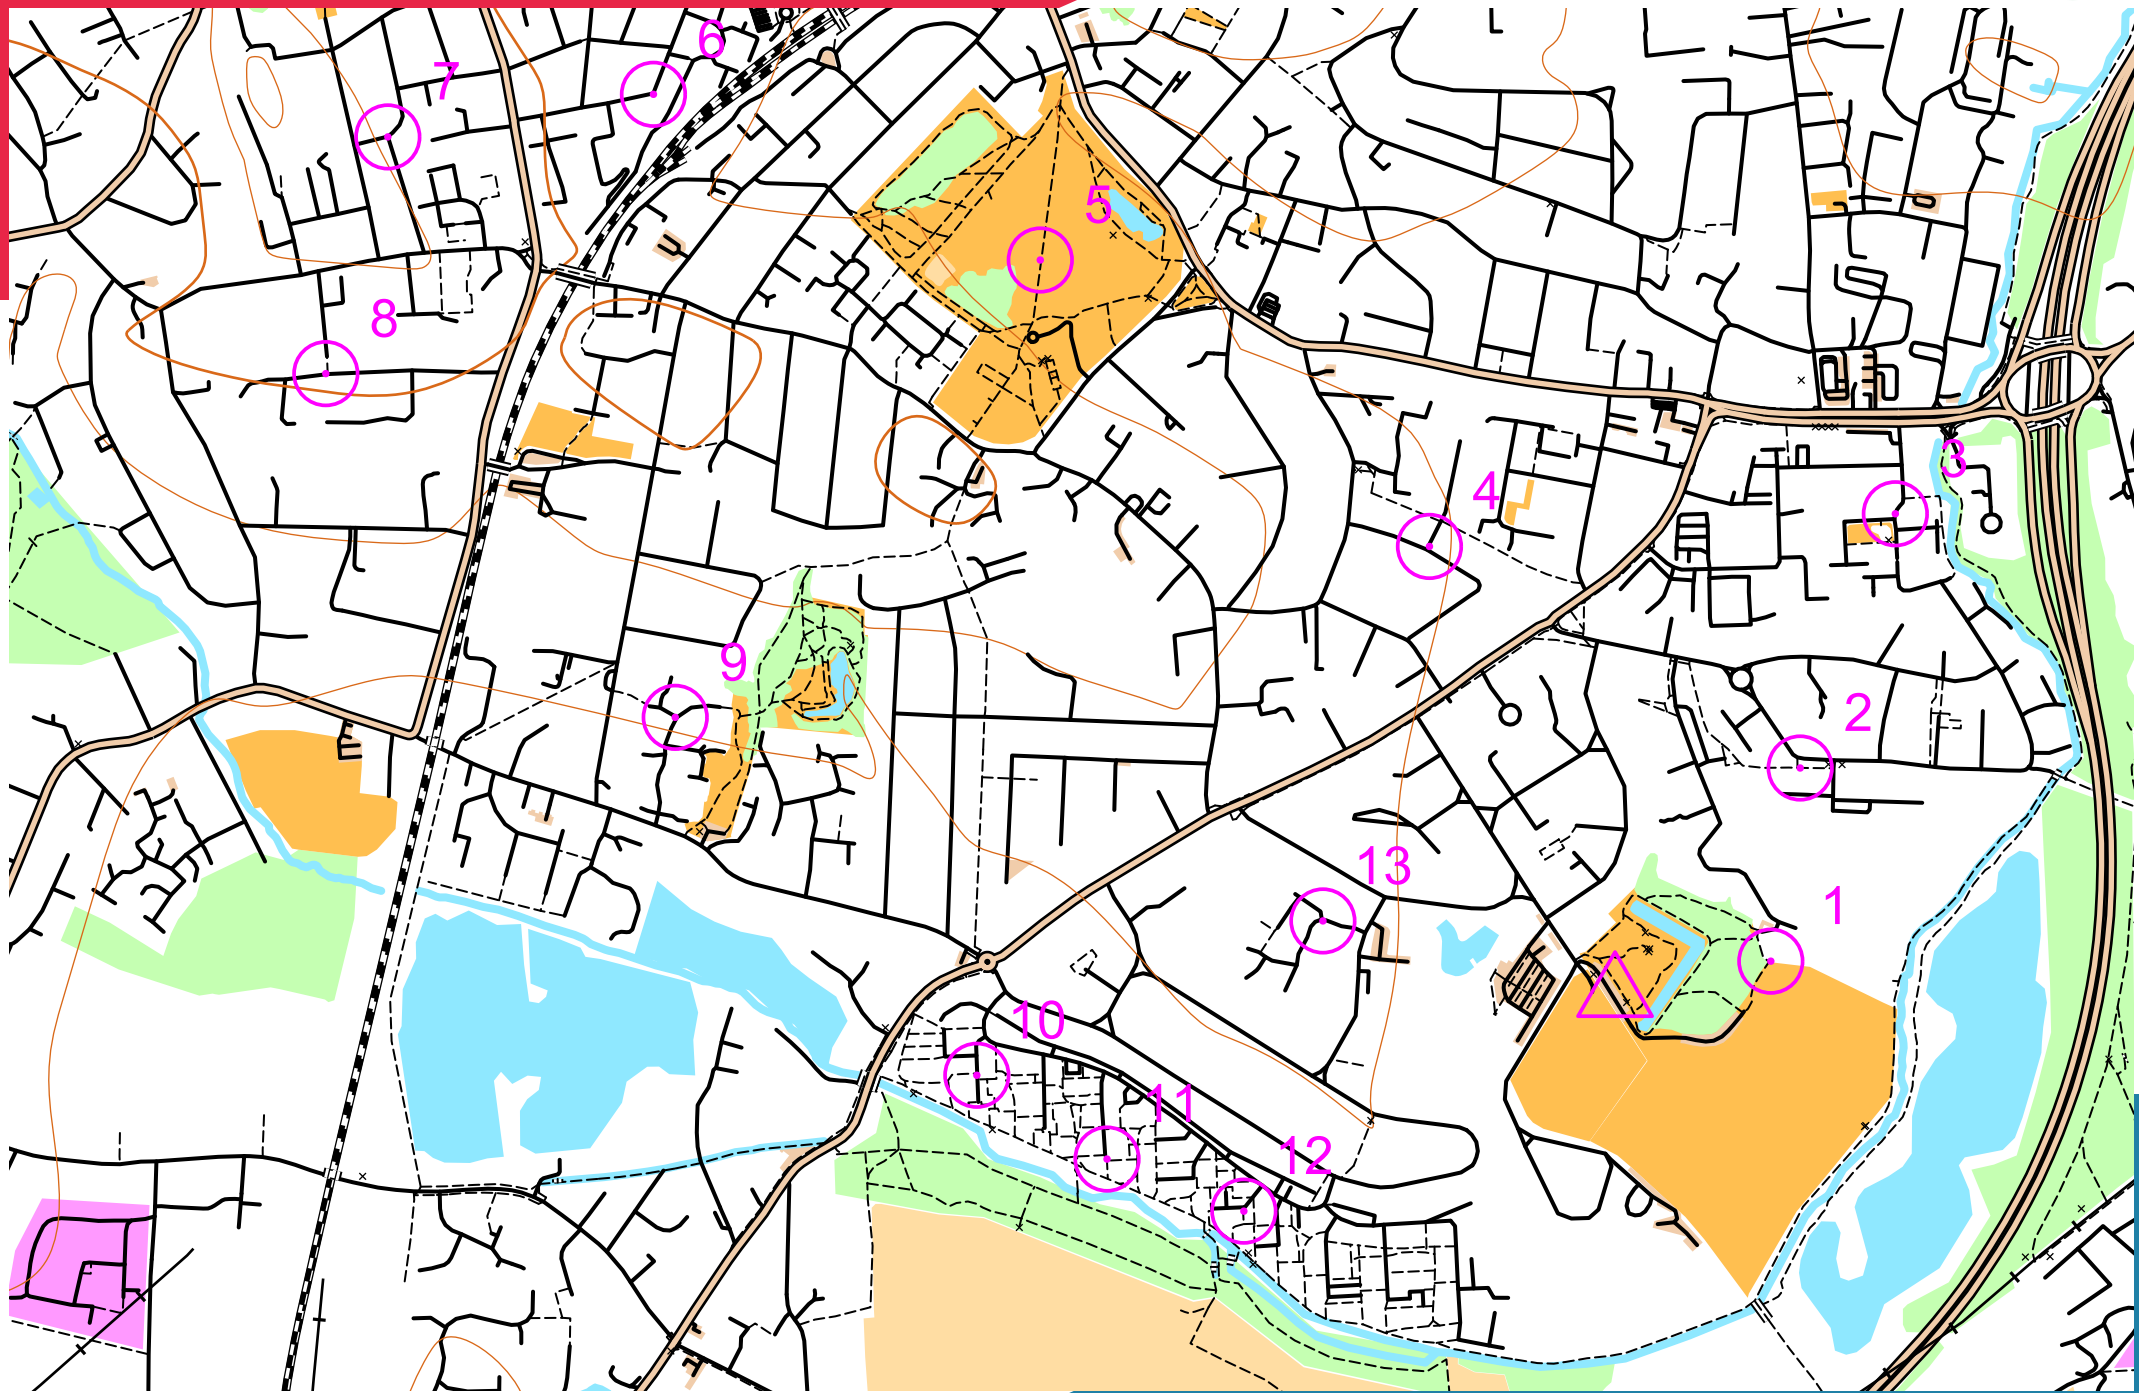

SN ALDERSHOT TRAINING

scale 1:10000, contours 10m
500m

Map data (c) OpenStreetMap, available under the Open Database Licence.
Contains OS data (c) Crown copyright & database right OS 2013-2017.
OOM created by Oliver O'Brien. Make your own: <http://oomap.co.uk/>