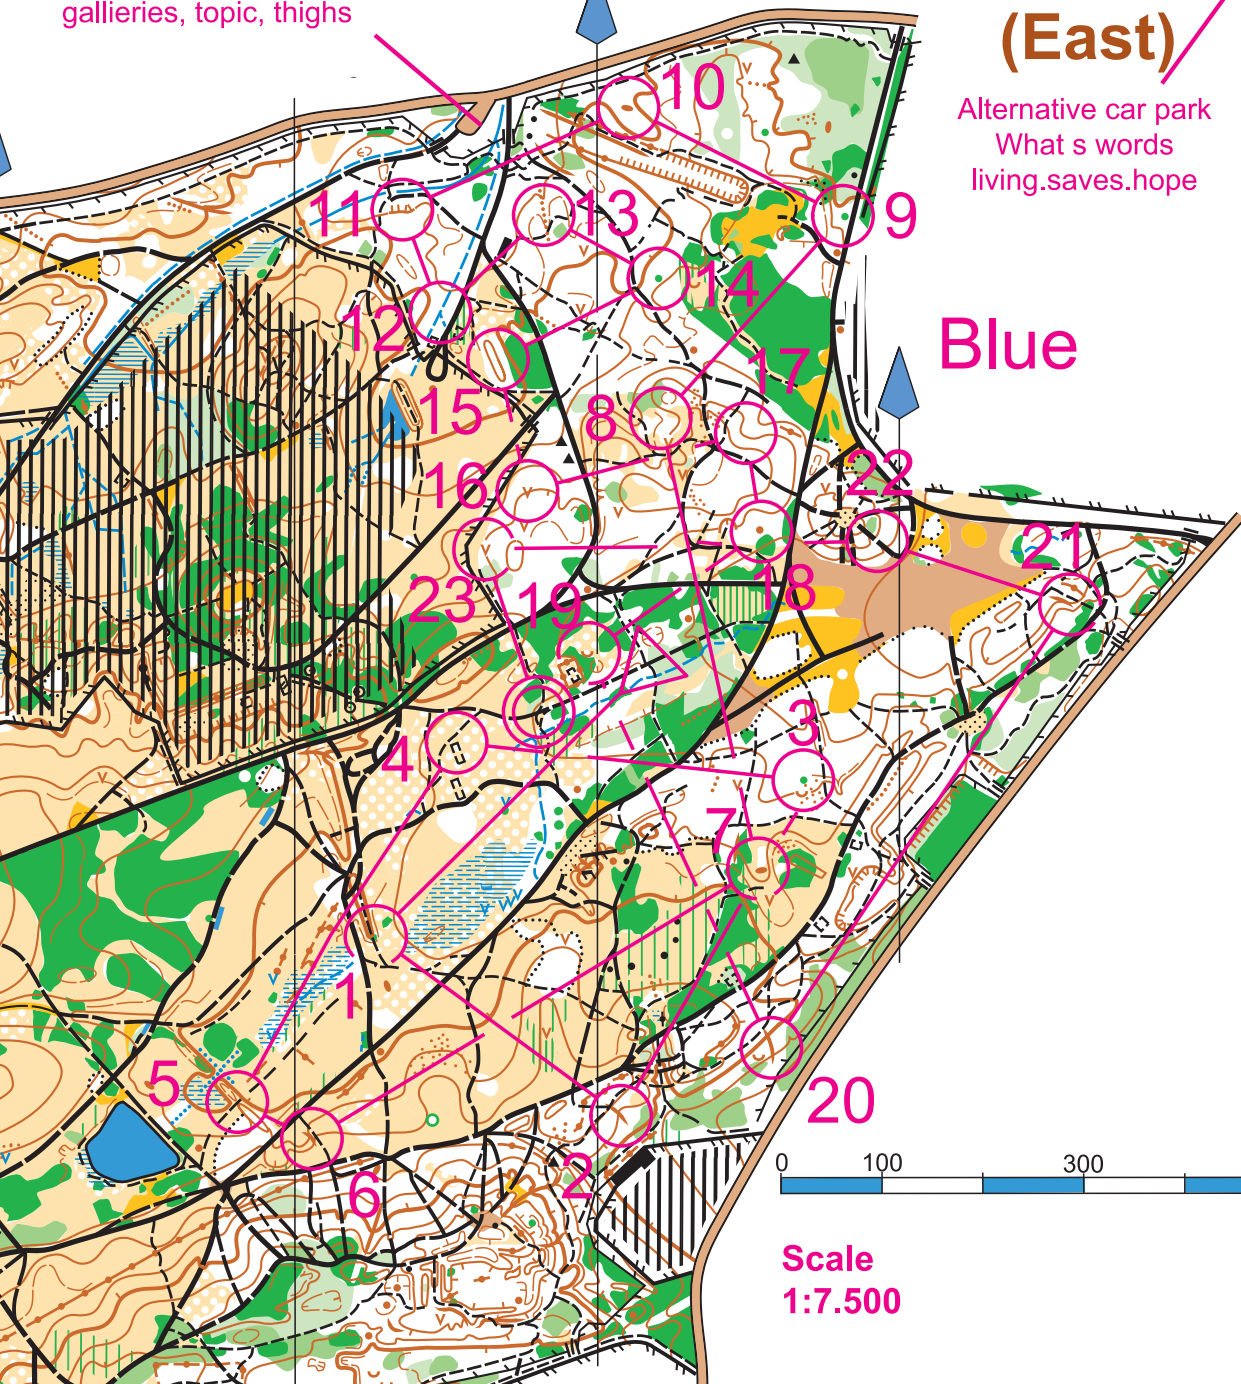

Long Valley South (East)

Car park What 3 words
galleries, topic, thighs

Alternative car park
What s words
living.saves.hope

Blue

	Blue	6.6 km		75 m	
	▷		∕ ∕ ×		
1	104	↙	⊗		◦
2	121	∧			
3	105	△	⚡		◦
4	120	□			┌
5	126	○	○		≡
6	110	∧			
7	131	•			♀
8	128	∩	∪		
9	138	△			◦
10	130	•			◦
11	118	∪			
12	140	⚡	⚡	∪	
13	103	⊗			
14	129	△	⚡		◦
15	113	○			◦
16	133	∨			
17	127	∩			
18	134	•			♀
19	135	∪			
20	137	∧			
21	102	∧			∨
22	119	∕			
23	111	∨			
	○	170 m		⊗	