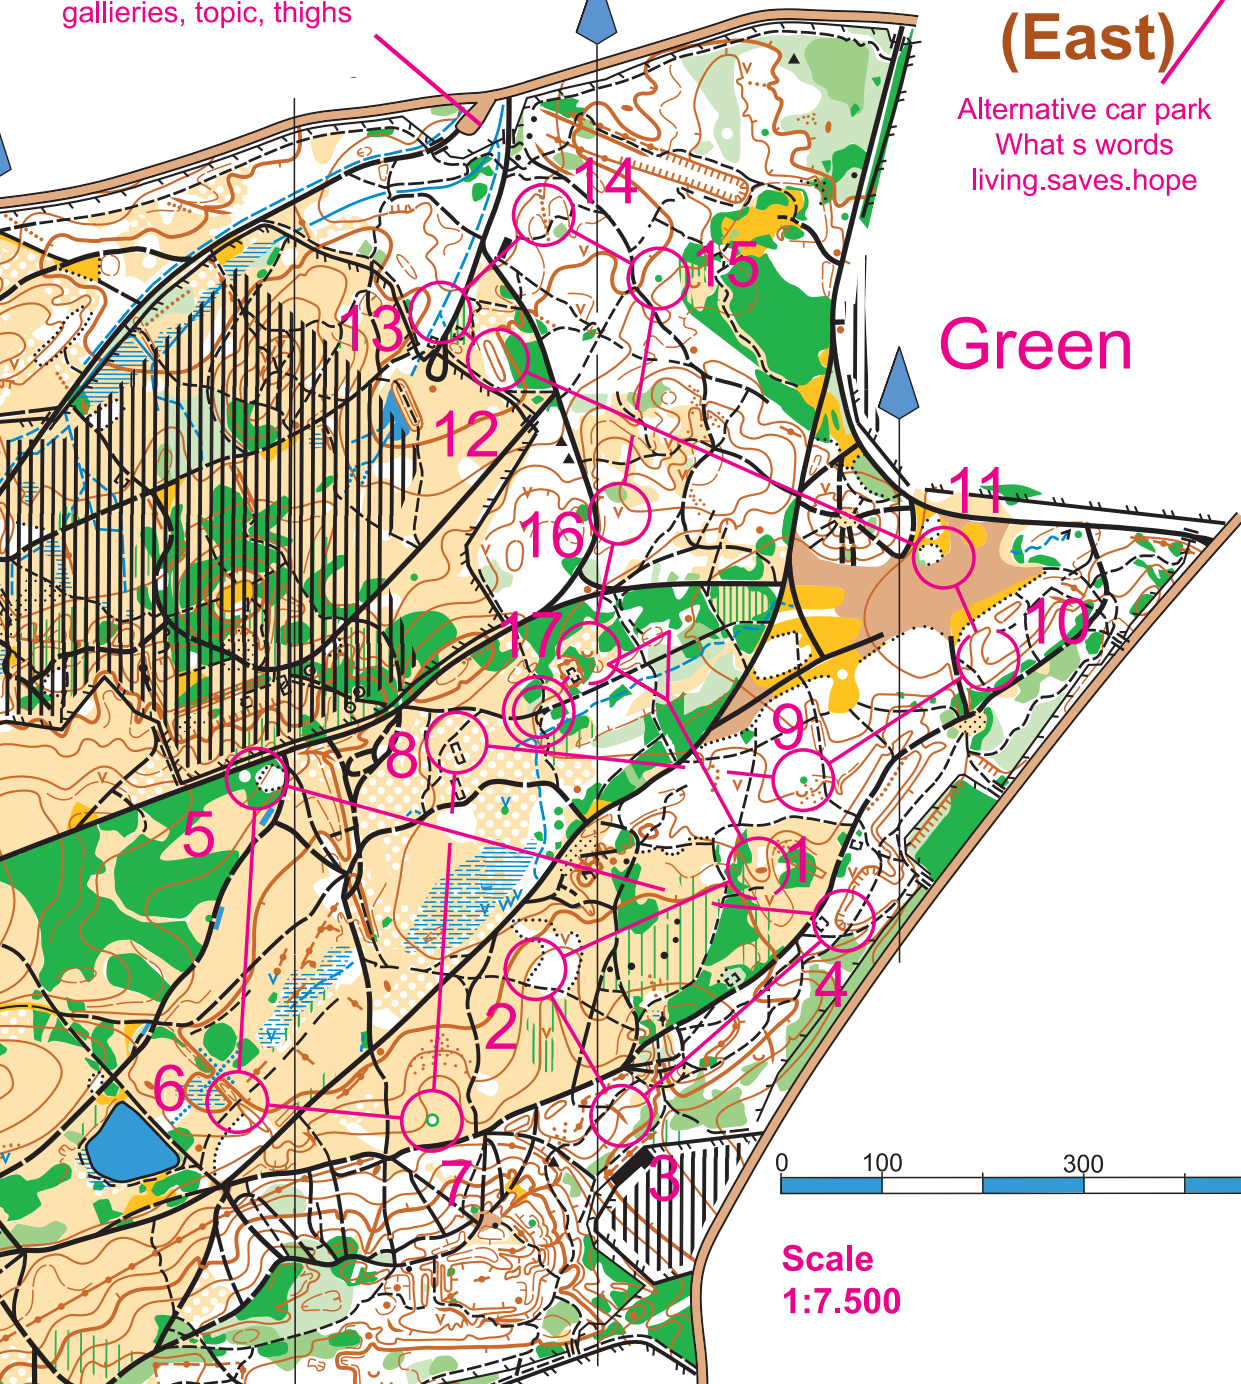

Long Valley South (East)

Car park What 3 words
galleries, topic, thighs

Alternative car park
What s words
living.saves.hope

Green

Scale
1:7.500

	Green	4.4 km		65 m	
	▷	↘	↗	×	
1	131	•			⊙
2	122	⋯			
3	121	∧			
4	109	⌒			
5	124	⋯			⊙
6	126	○	○		≡
7	108	△	♣		⊙
8	120	□			⊥
9	105	△	⋆		⊙
10	139	↑	∩	∪	
11	125	⋯			⊙
12	113	○			⊙
13	140	⋯	⋯	∪	
14	103	⋯			
15	129	△	⋆		⊙
16	101	∨			
17	135	∪			
	⊗	80 m			⊗