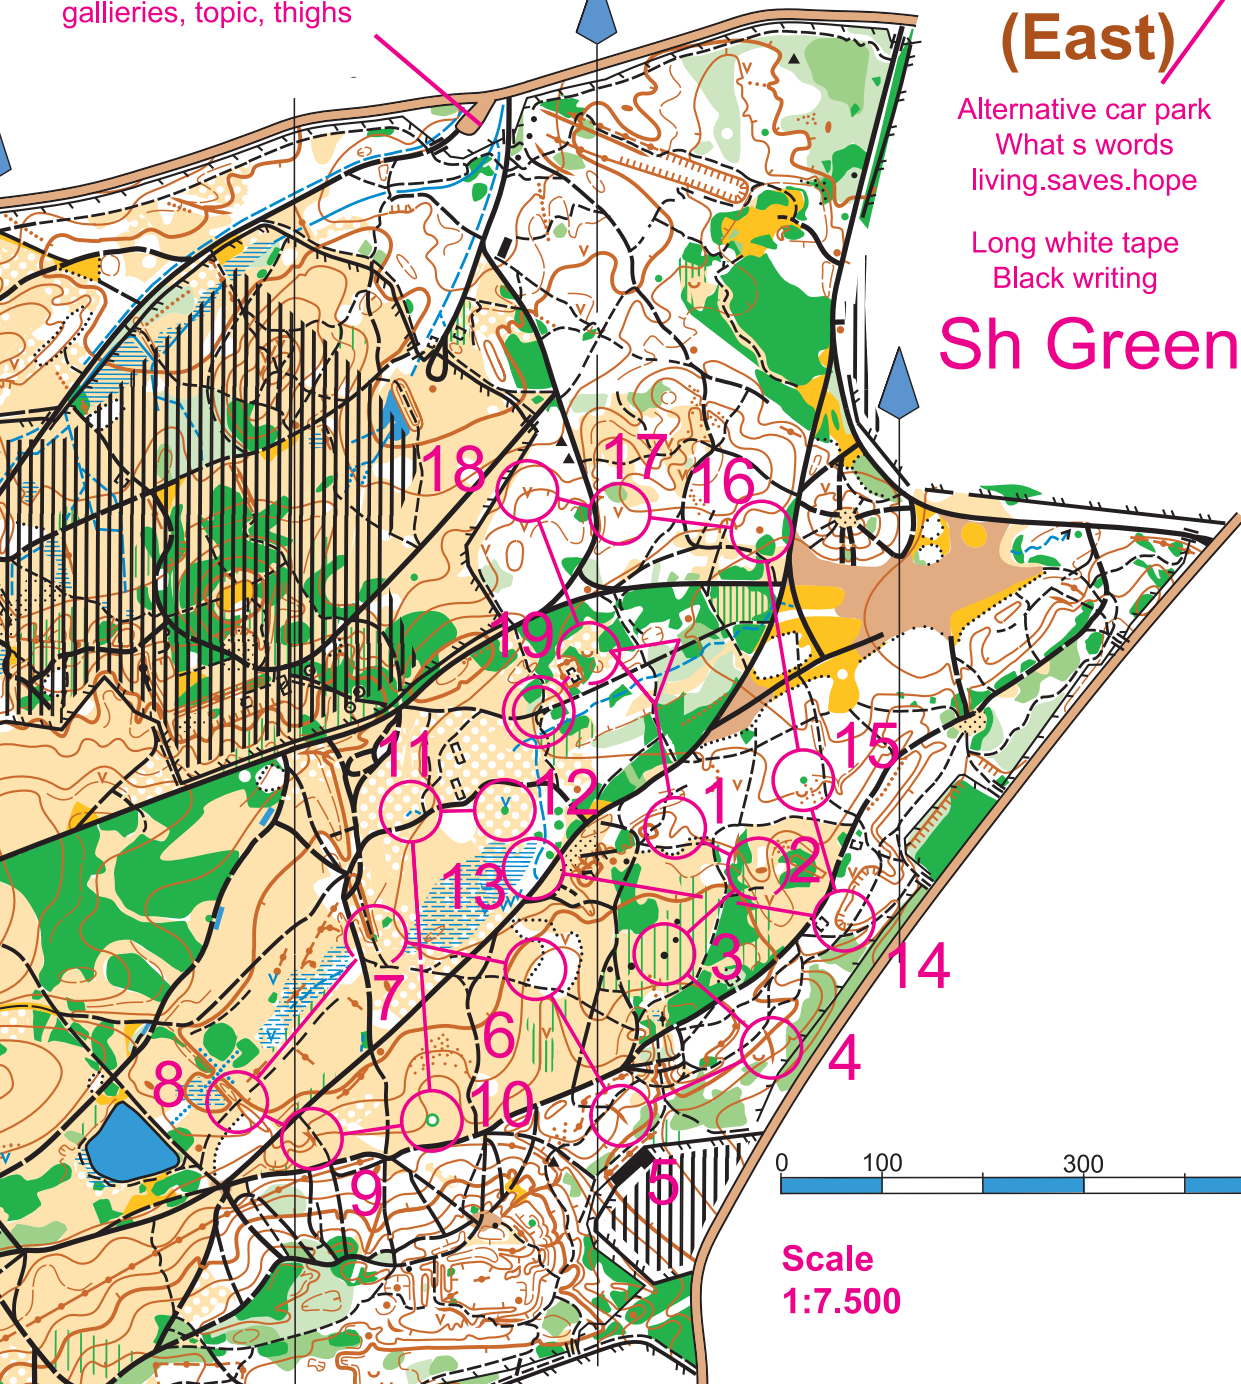

Long Valley South (East)

Car park What 3 words
galleries, topic, thighs

Alternative car park
What s words
living.saves.hope

Long white tape
Black writing

Sh Green

Scale
1:7.500

| | Sh Green | 3.1 km | 50 m |
|----|----------|--------|------|
| | ▷ | ↗ ↘ × | |
| 1 | 117 | ∩ ∪ | |
| 2 | 131 | • | ♀ |
| 3 | 107 | ↓ ▲ | |
| 4 | 137 | ∧ | |
| 5 | 121 | ∧ | |
| 6 | 122 | ⋯ | |
| 7 | 104 | ↙ ⏏ | ♂ |
| 8 | 126 | ○ ○ | ≡ |
| 9 | 110 | ∧ | |
| 10 | 108 | △ ☼ | ♂ |
| 11 | 132 | ⏏ | < |
| 12 | 141 | ⏏ | ♀ |
| 13 | 116 | ⏏ | < |
| 14 | 109 | ∩ | |
| 15 | 105 | △ ↑ | ♀ |
| 16 | 134 | • | ♀ |
| 17 | 101 | ∇ | |
| 18 | 133 | ∇ | |
| 19 | 135 | ∪ | |
| | ⊗ | 80 m | ⊙ |