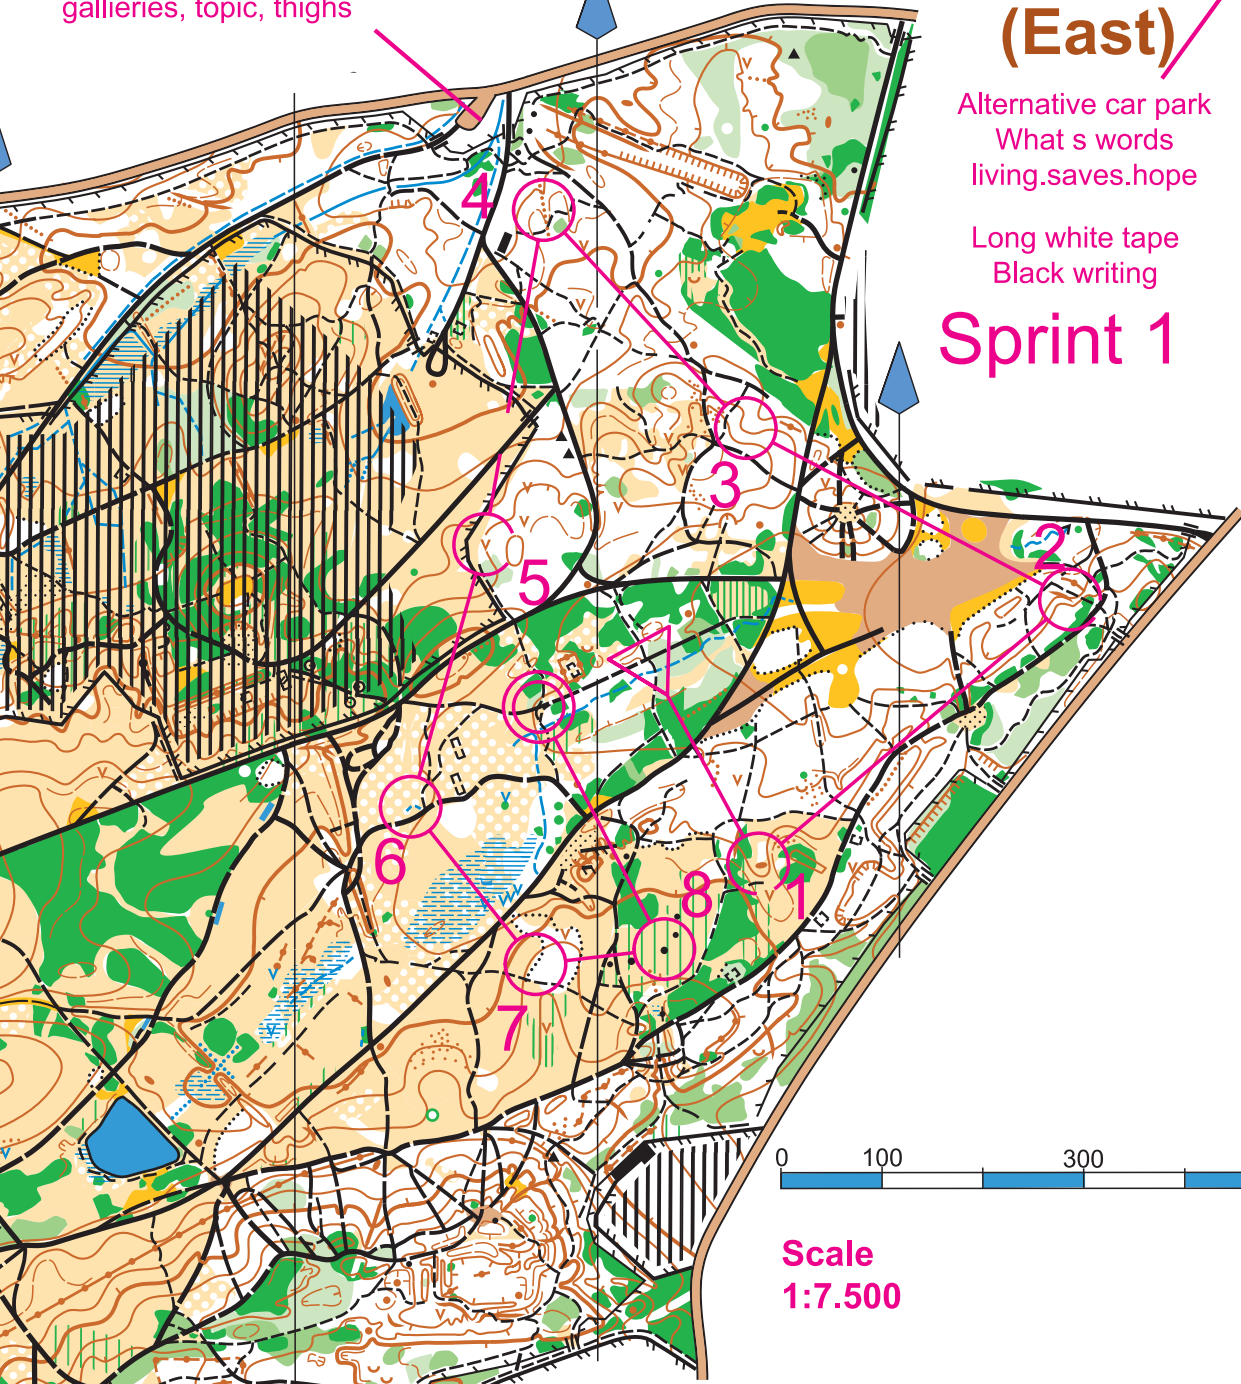

# Long Valley South (East)

Car park What 3 words  
galleries, topic, thighs

Alternative car park  
What s words  
living.saves.hope

Long white tape  
Black writing

## Sprint 1

Sprint 1	2.5 km	35 m
▷	/ / ×	
1 131	•	♀
2 102	∧	↘
3 127	∩	
4 103	▨	
5 111	∇	
6 132	3002	<
7 122	⋯	
8 107	↓ ▲	
⊗	270 m	⊗

Scale  
1:7.500