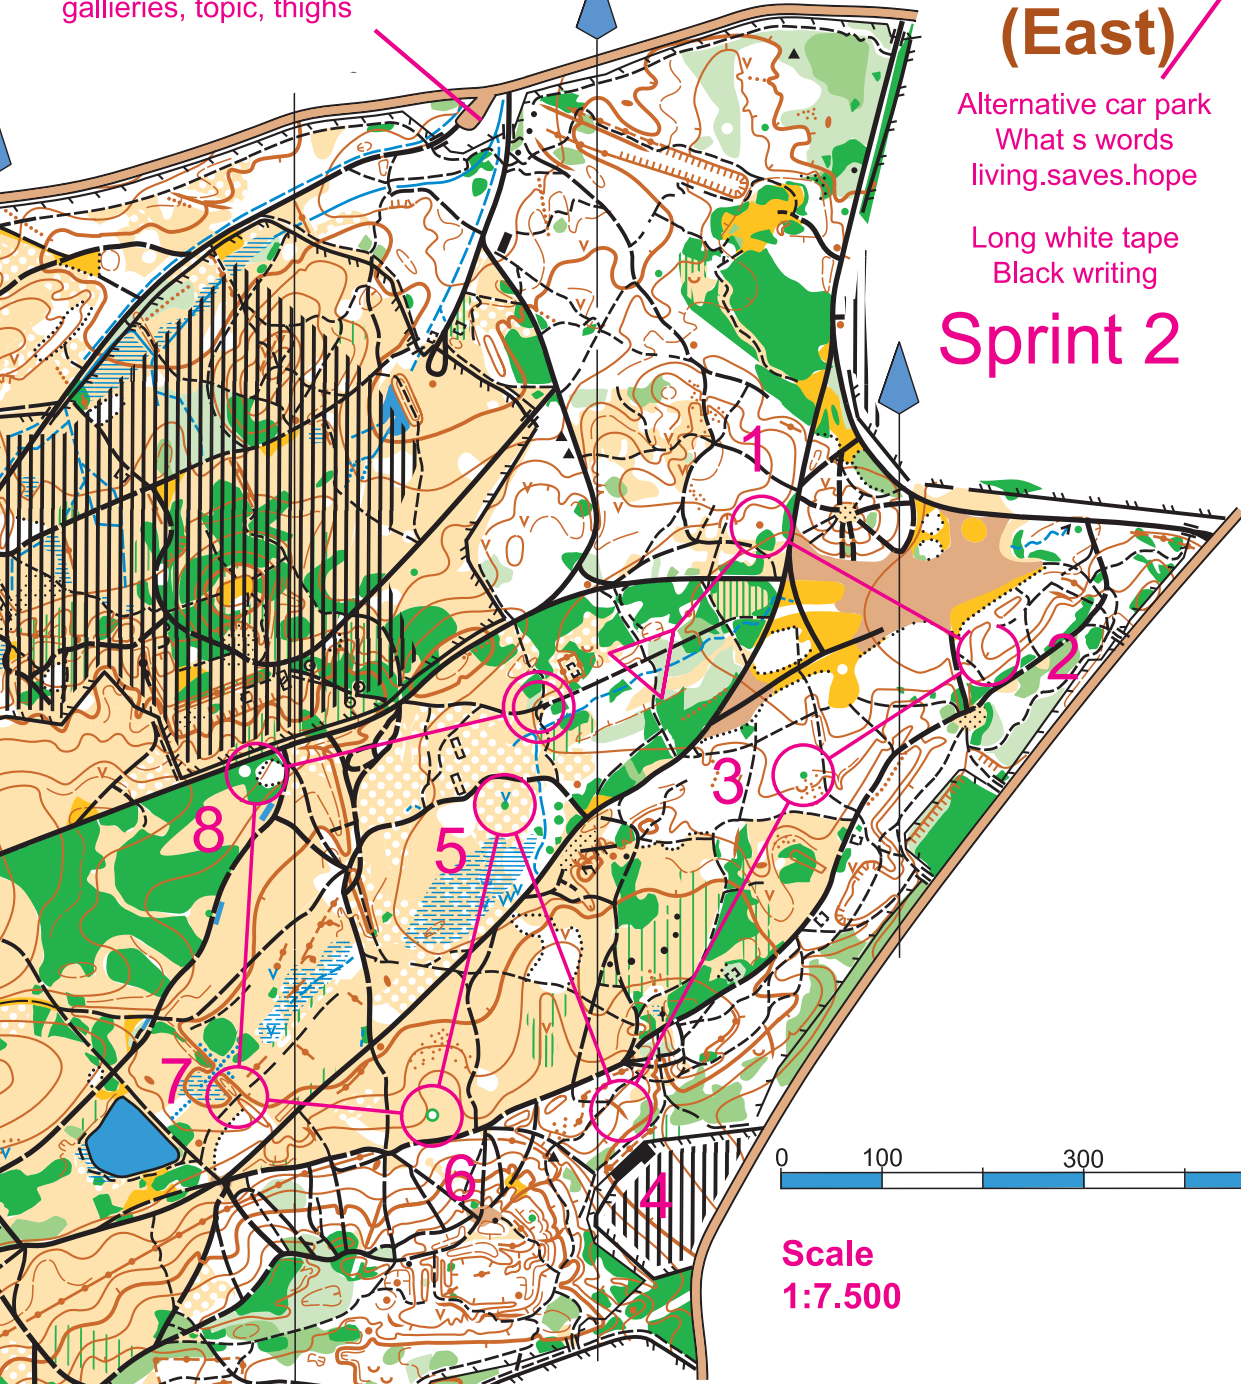

Long Valley South (East)

Car park What 3 words
galleries, topic, thighs

Alternative car park
What s words
living.saves.hope

Long white tape
Black writing

Sprint 2

Sprint 2	2.5 km	35 m
▷	/ / ×	
1 134	•	♀
2 139	↑ ∩ ∪	
3 105	△ ⚡	⊙
4 121	∧	
5 141	⊗	♀
6 108	△ ☼	⊙
7 126	○ ○	≡
8 124	⋯	⊙
⊗	290 m	⊗

Scale
1:7.500