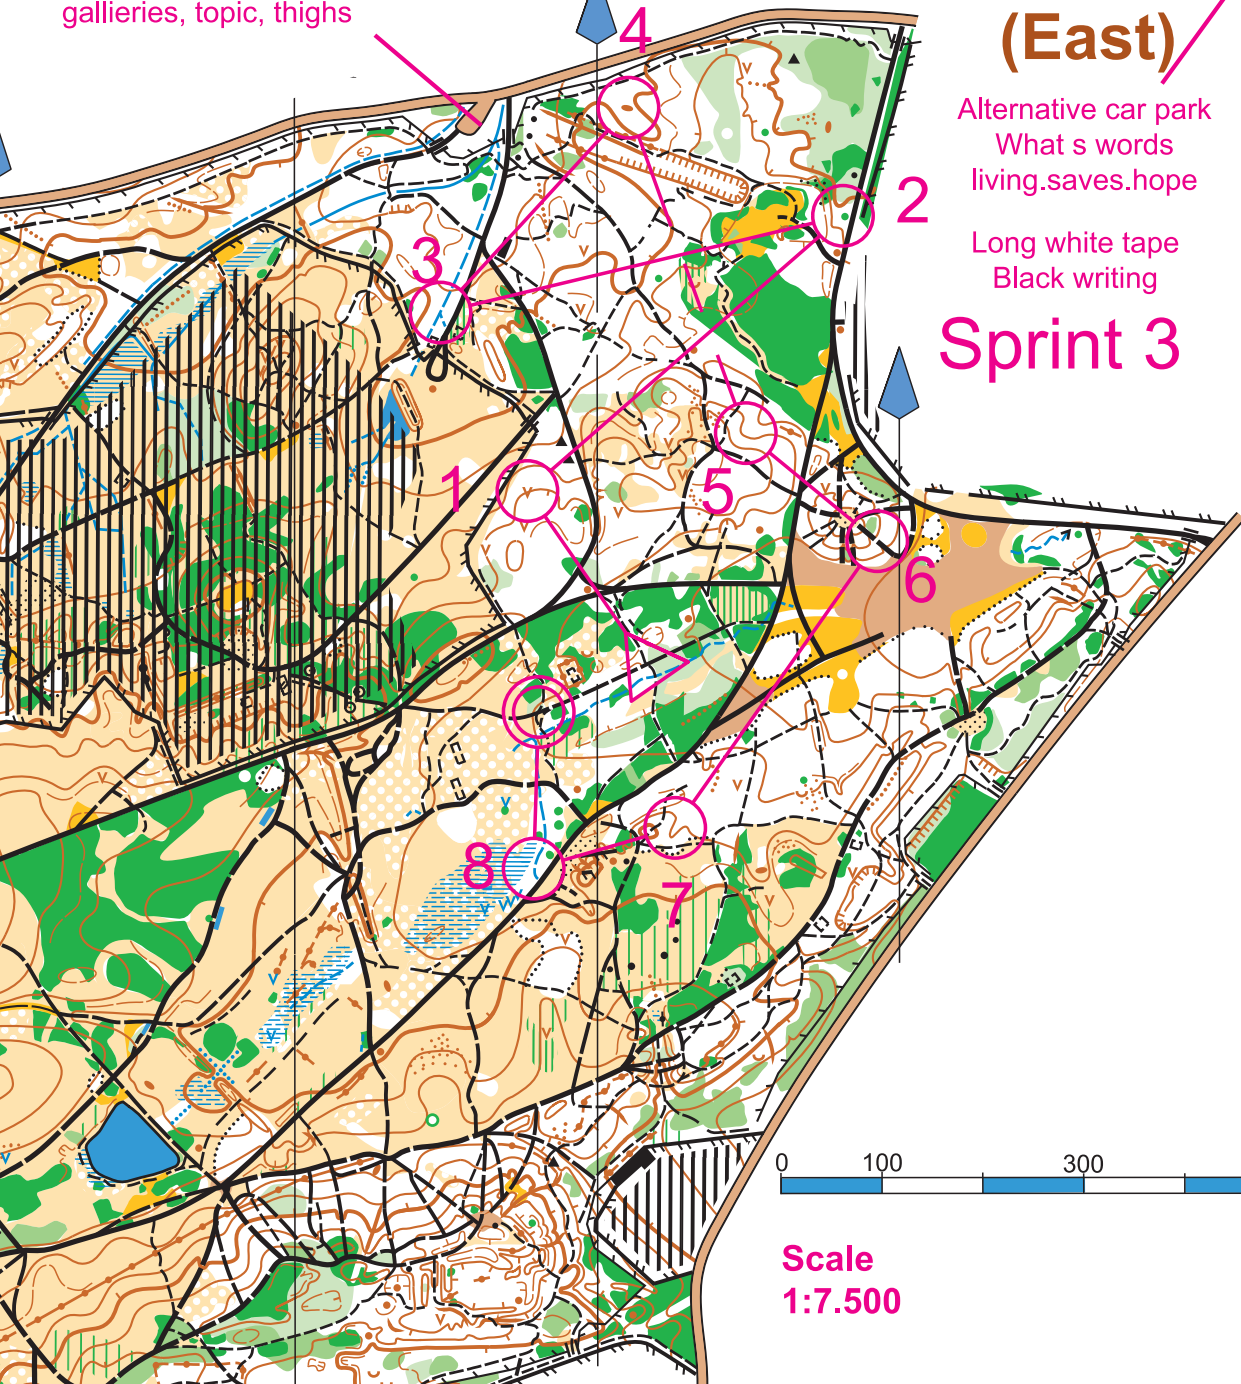

Long Valley South (East)

Car park What 3 words
galleries, topic, thighs

Alternative car park
What s words
living.saves.hope

Long white tape
Black writing

Sprint 3

Sprint 3		2.5 km		35 m	
▷		/	/	×	
1	133	∇			
2	138	↑			○
3	140	↙	↘	∩	
4	130	•			○
5	127	∩			
6	119	/			
7	117	∩	—		
8	116	↙			<
⊗		160 m		⊗	

Scale
1:7.500