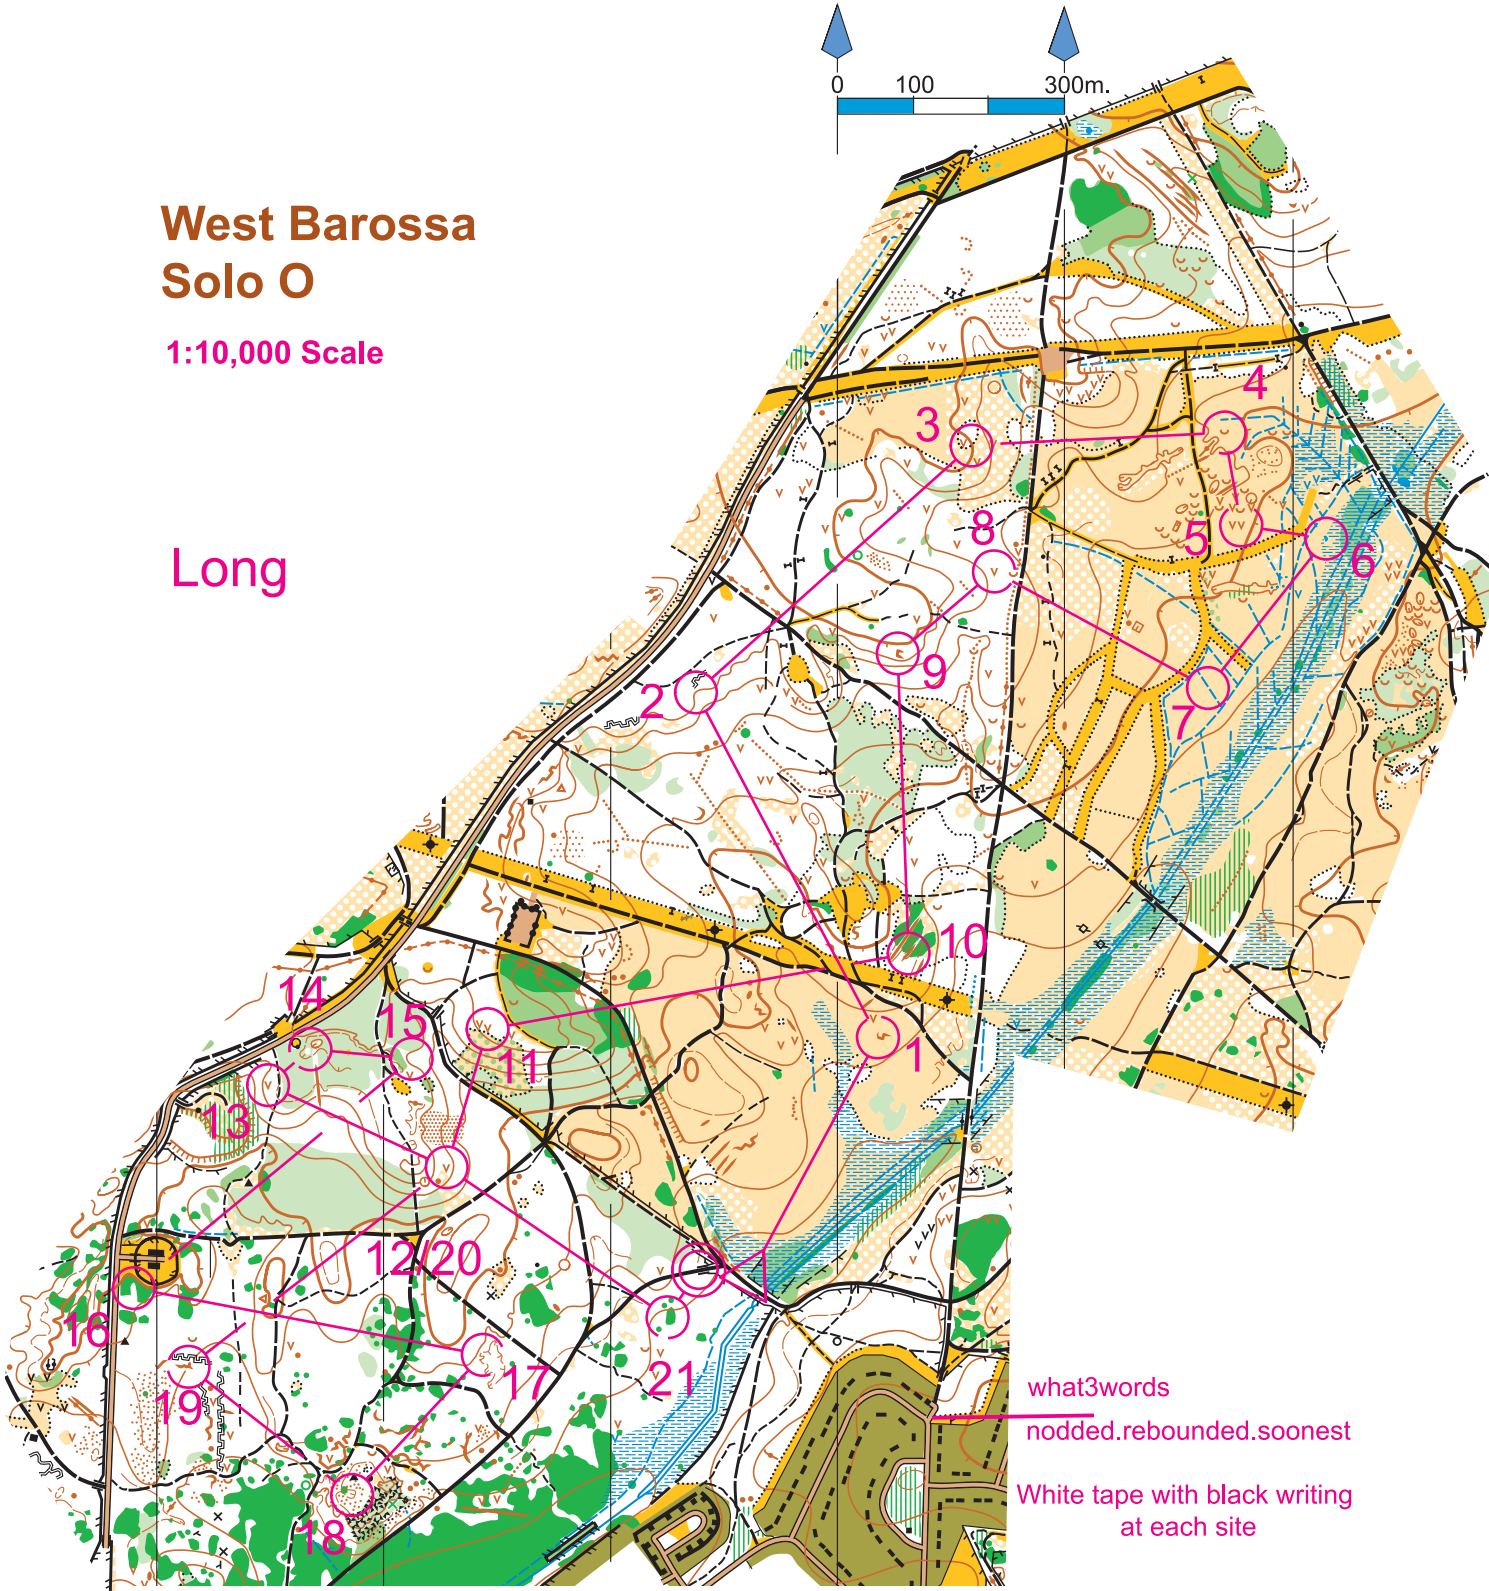

West Barossa Solo O

1:10,000 Scale

Long

what3words
 nodded.rebounded.soonest
 White tape with black writing at each site

Long	6.6 km	155 m	7 67	8 70	9 74	10 77	11 80	12 82	13 57	14 33	15 35	16 61	17 65	18 69	19 72	20 82	21 59
▷	↗ ↘	<	↖	√ -	∧ <	∧	↘ √	√	√ -	∩ -	∩	⊗	↖ ∩ -	∩ -	∧ ∧ ∽	√	⊗
1 32	∧	<															
2 55	∩																
3 51	⋮																
4 58	∪																
5 60	→ √																
6 62	∩	⊙															