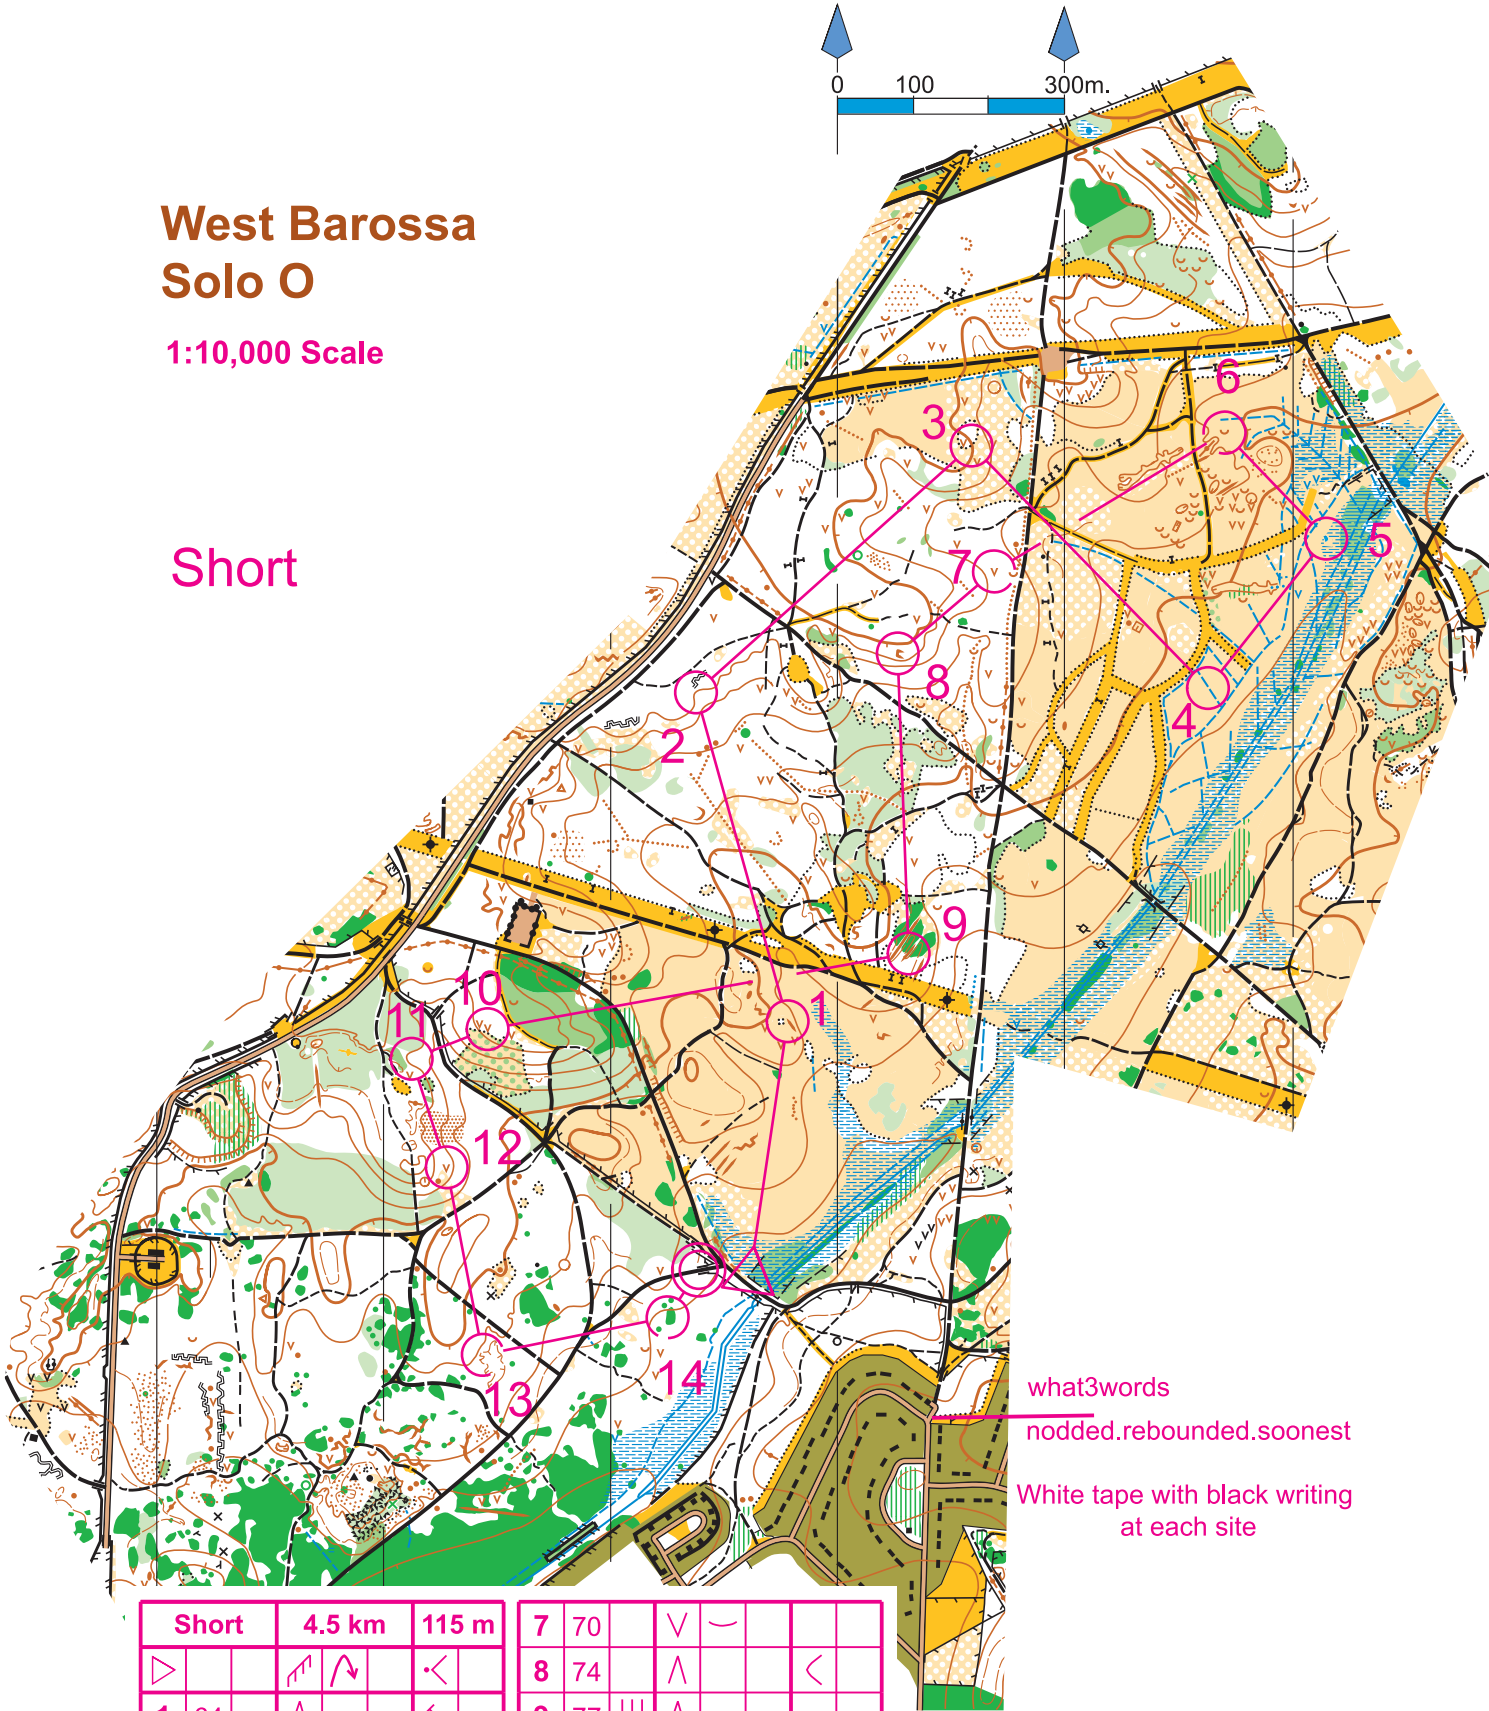

West Barossa Solo O

1:10,000 Scale

Short

what3words

nodded.rebounded.soonest

White tape with black writing at each site

Short	4.5 km	115 m	7	70	∨	∩	
▷		↗ ↘	8	74	∧		<
1	64	∧	9	77		∧	
2	55	∩	10	80	∨		
3	51	⋯	11	35	∩		
4	67	⊞	12	82	∨		
5	62	∩	13	65	↖	∩	∩
6	58	∩	14	59		⊞	○

○ 70 m ○