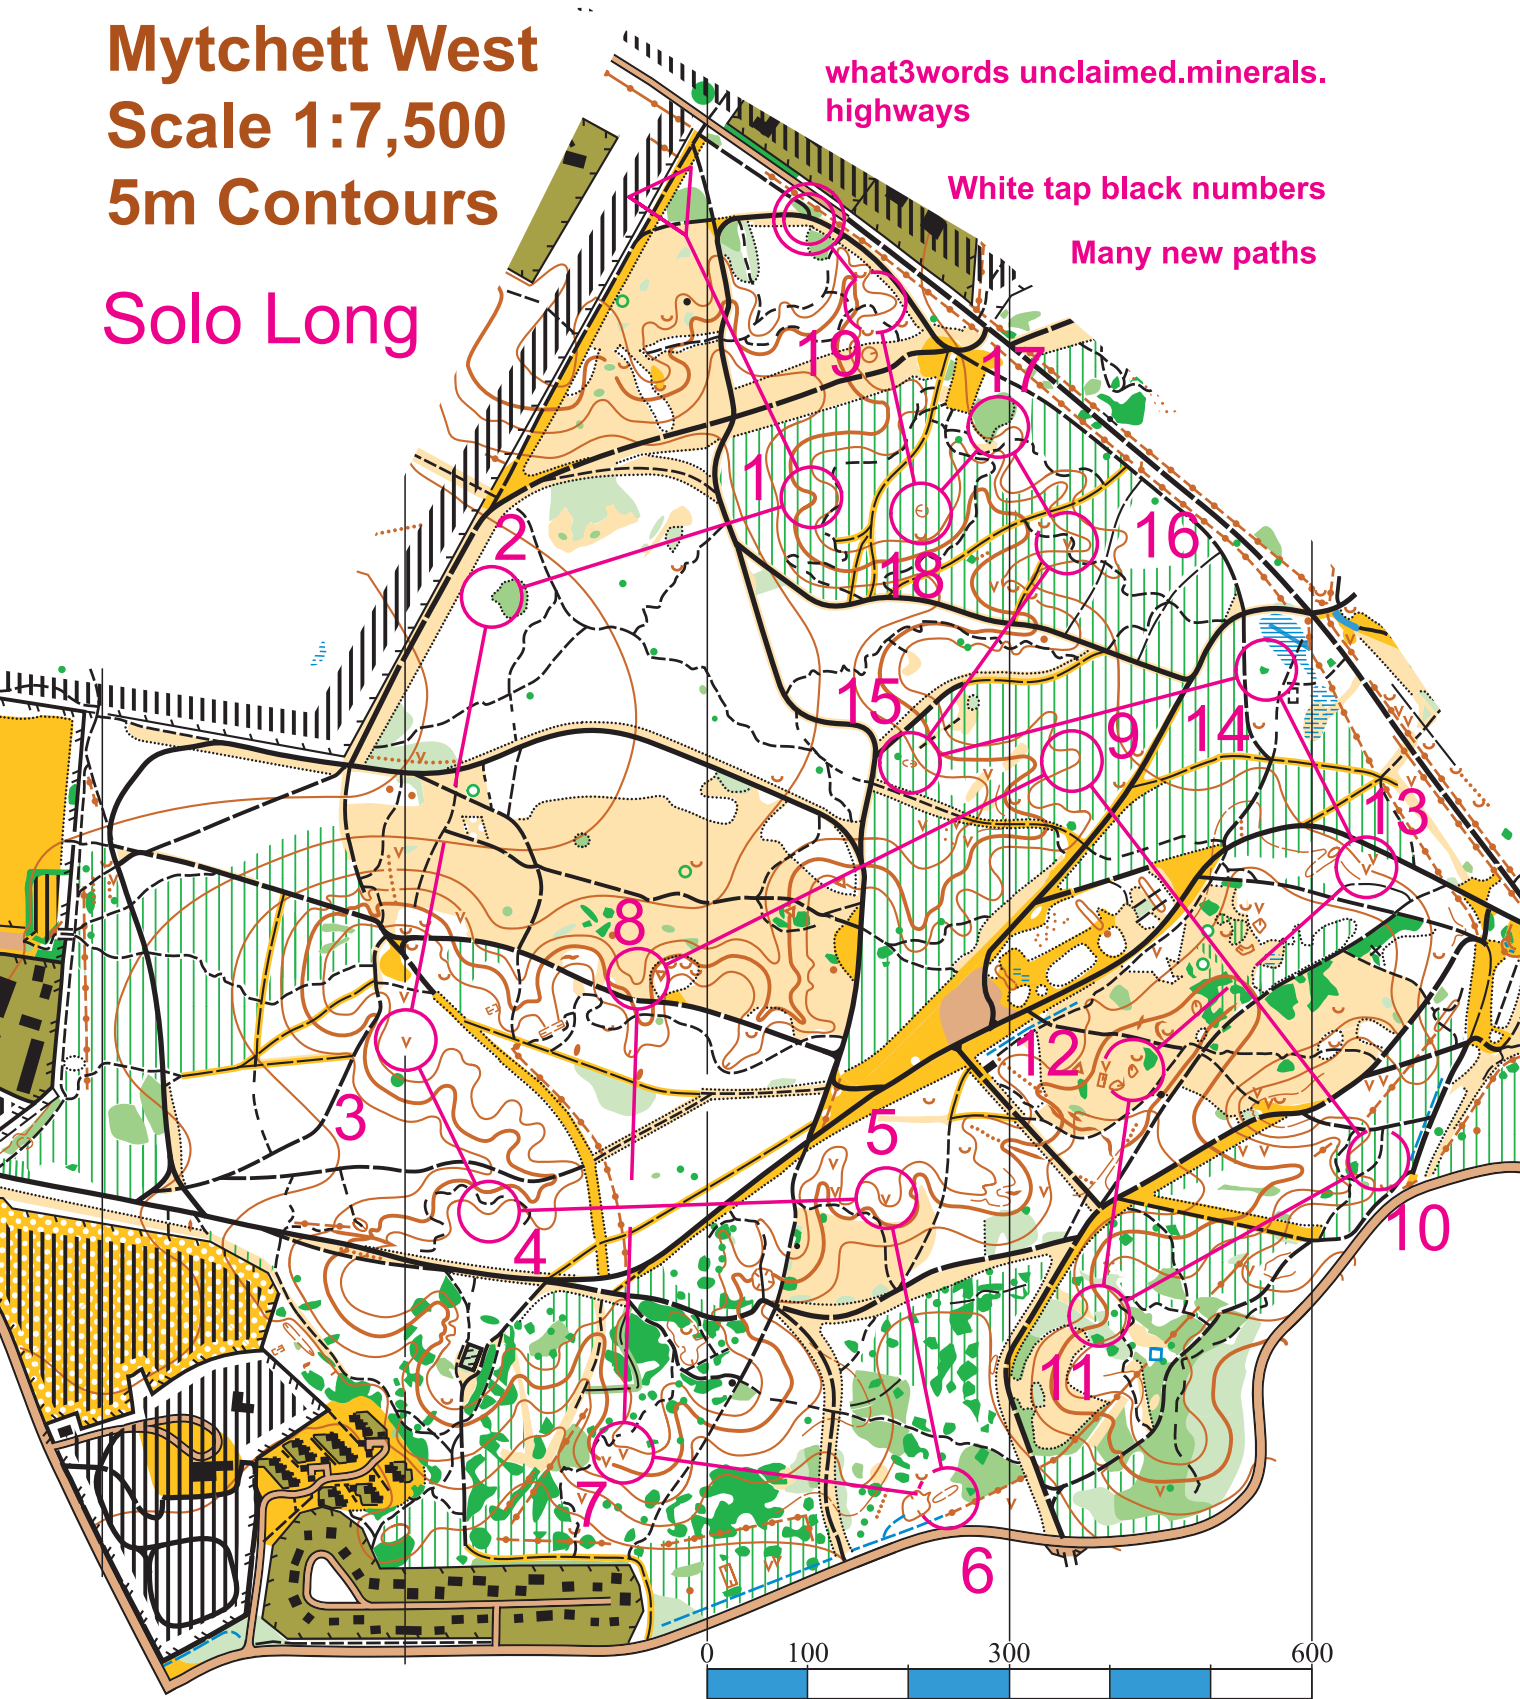

# Mytchett West

## Scale 1:7,500

### 5m Contours

## Solo Long

what3words unclaimed.minerals.  
highways

White tap black numbers

Many new paths

Solo Long	6.1 km	155 m
▷	▤	○
1 39	∩	
2 43	⋯	<
3 31	∨	
4 35	∩ -	
5 38	∨	
6 32	○	○

7 34	↗	∨		
8 37	∩			
9 40	∩			
10 44	↘			
11 33	∩			
12 41	↗	⊖		
13 47	↙	∨		
14 48	⊗		○	