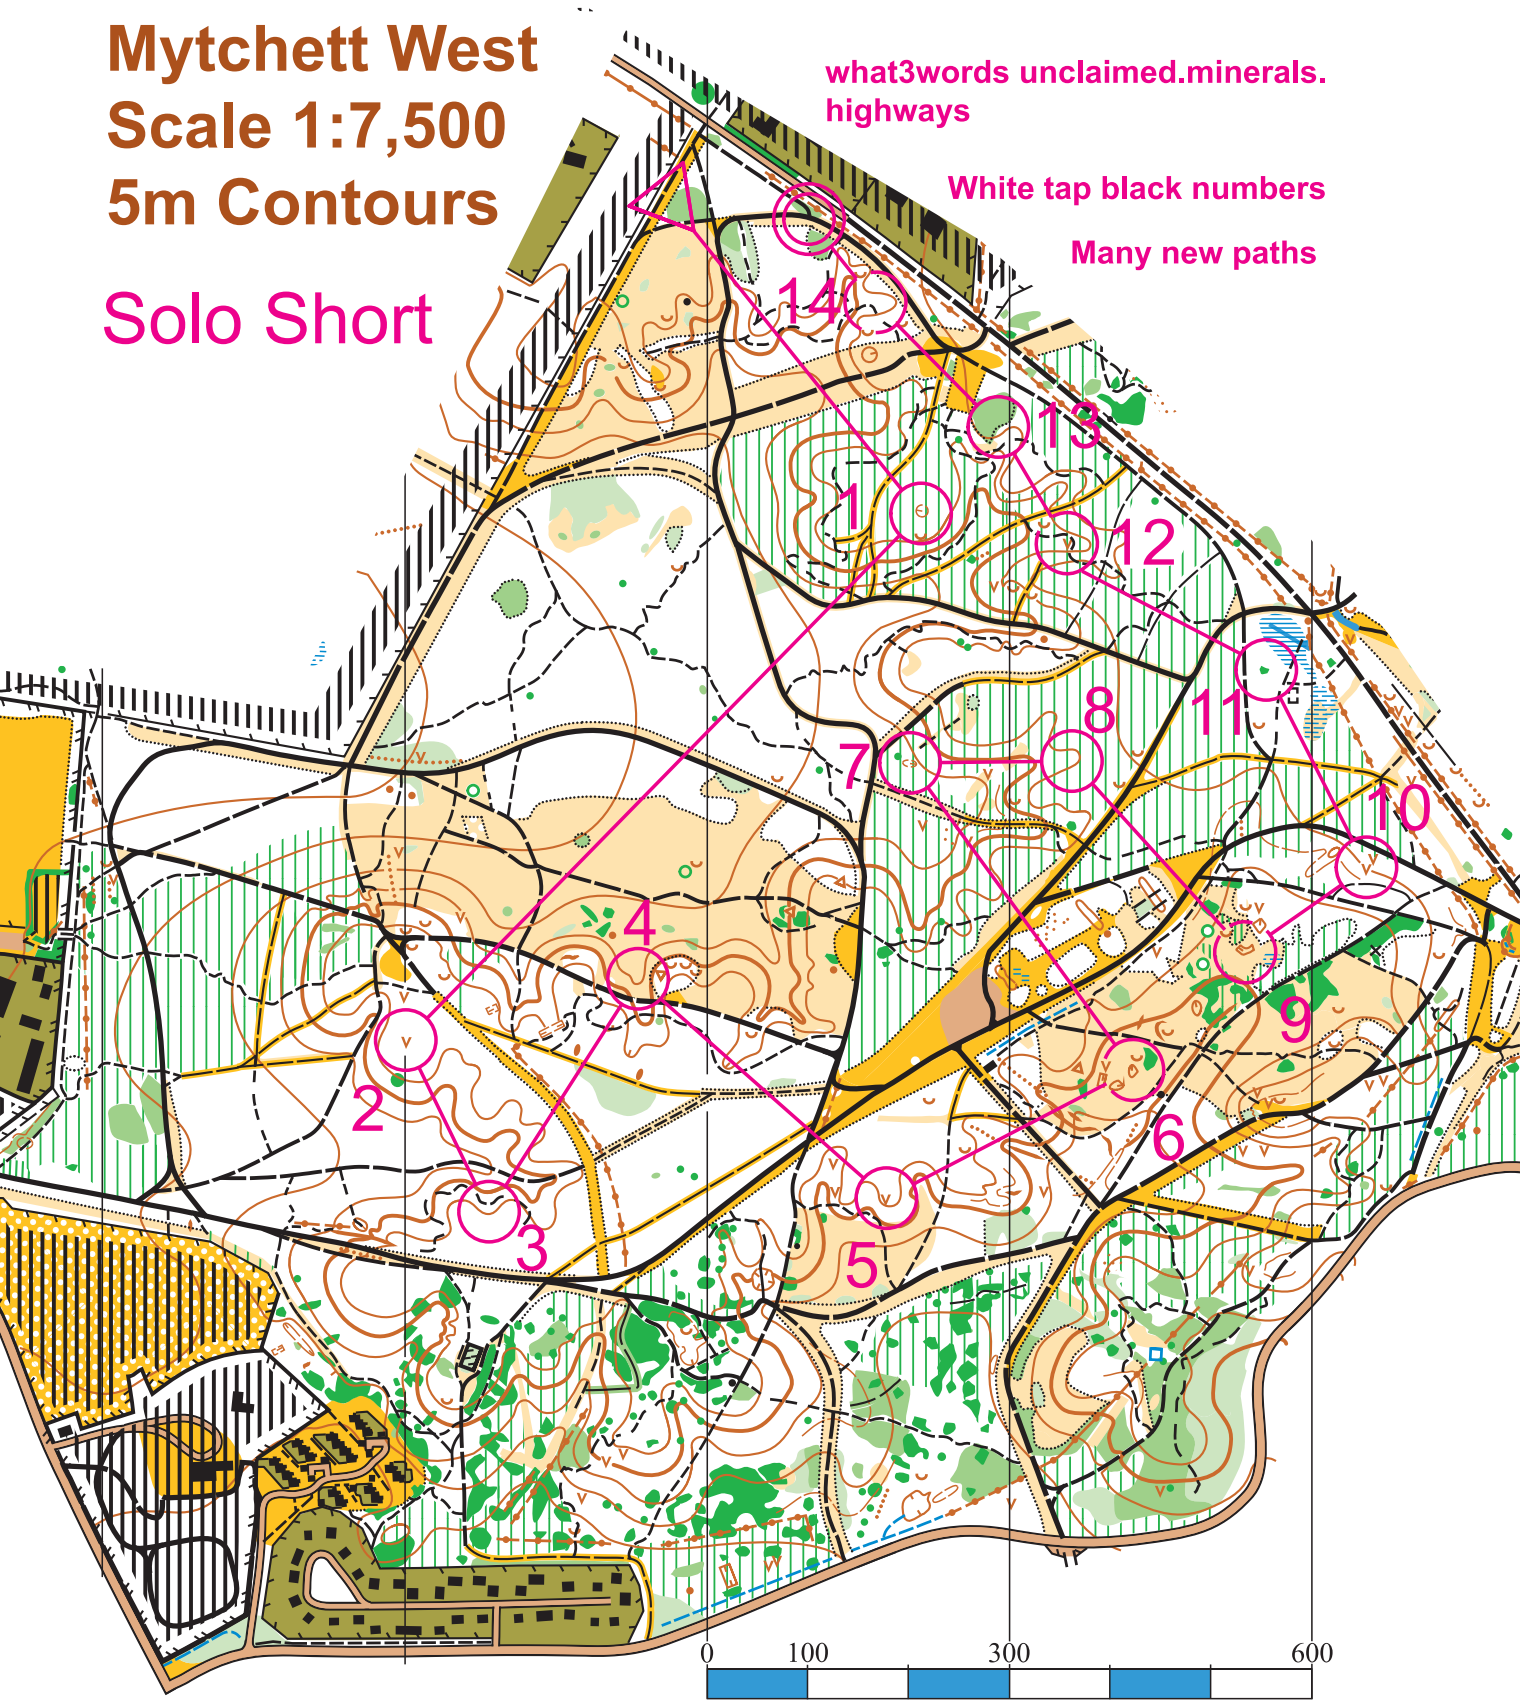

## Scale 1:7,500

### 5m Contours

## Solo Short

what3words unclaimed.minerals.  
highways

White tap black numbers

Many new paths

Solo Short	4.0 km	115 m	7	36	⊖			
▷		⋯	8	40	∩			
1	46	⊖	9	50	⊖			
2	31	∨	10	47	↙	∨		
3	35	∩ -	11	48	⊗		⊖	
4	37	∩	12	42	∨			
5	38	∨	13	45	▷			
6	41	↗ ⊖	14	49	∩			

⊖ 110 m ⊗