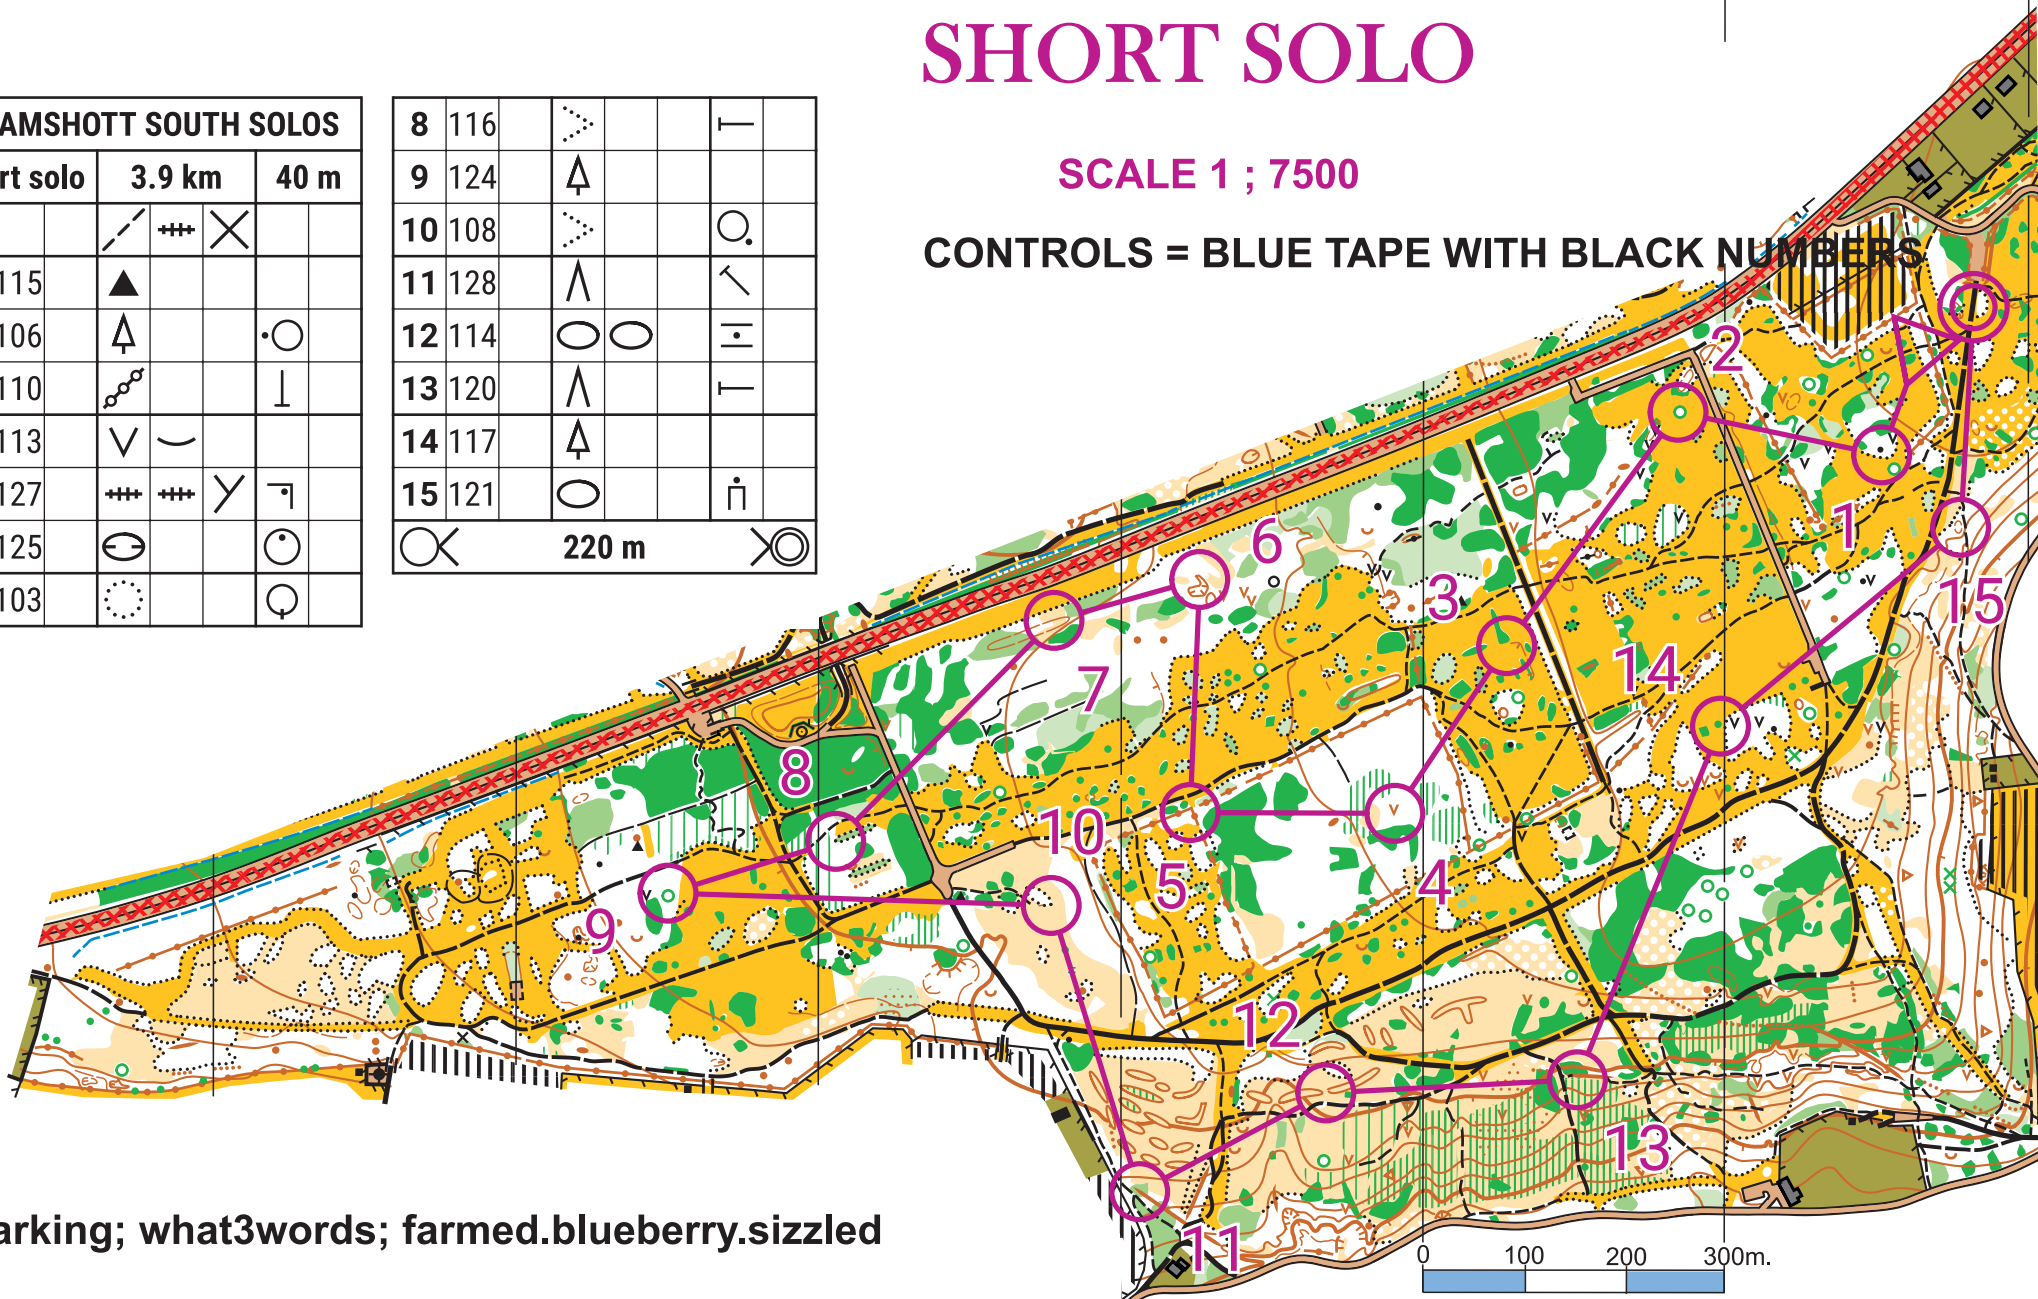

# BRAMSHOTT SOUTH

MAGNETIC  
2019  
NORTH

## SHORT SOLO

SCALE 1 ; 7500

CONTROLS = BLUE TAPE WITH BLACK NUMBERS

BRAMSHOTT SOUTH SOLOS				
short solo		3.9 km	40 m	
▷		↘	+++	×
1	115	▲		
2	106	△		○
3	110	⋯		⊥
4	113	∨	∪	
5	127	+++	+++	∩
6	125	⊖		⊙
7	103	⊙		⊙

8	116	▷		┌
9	124	△		
10	108	▷		○
11	128	∧		∩
12	114	○	○	┌
13	120	∧		┌
14	117	△		
15	121	○		∩
⊗		220 m		⊗

Parking; what3words; farmed.blueberry.sizzled