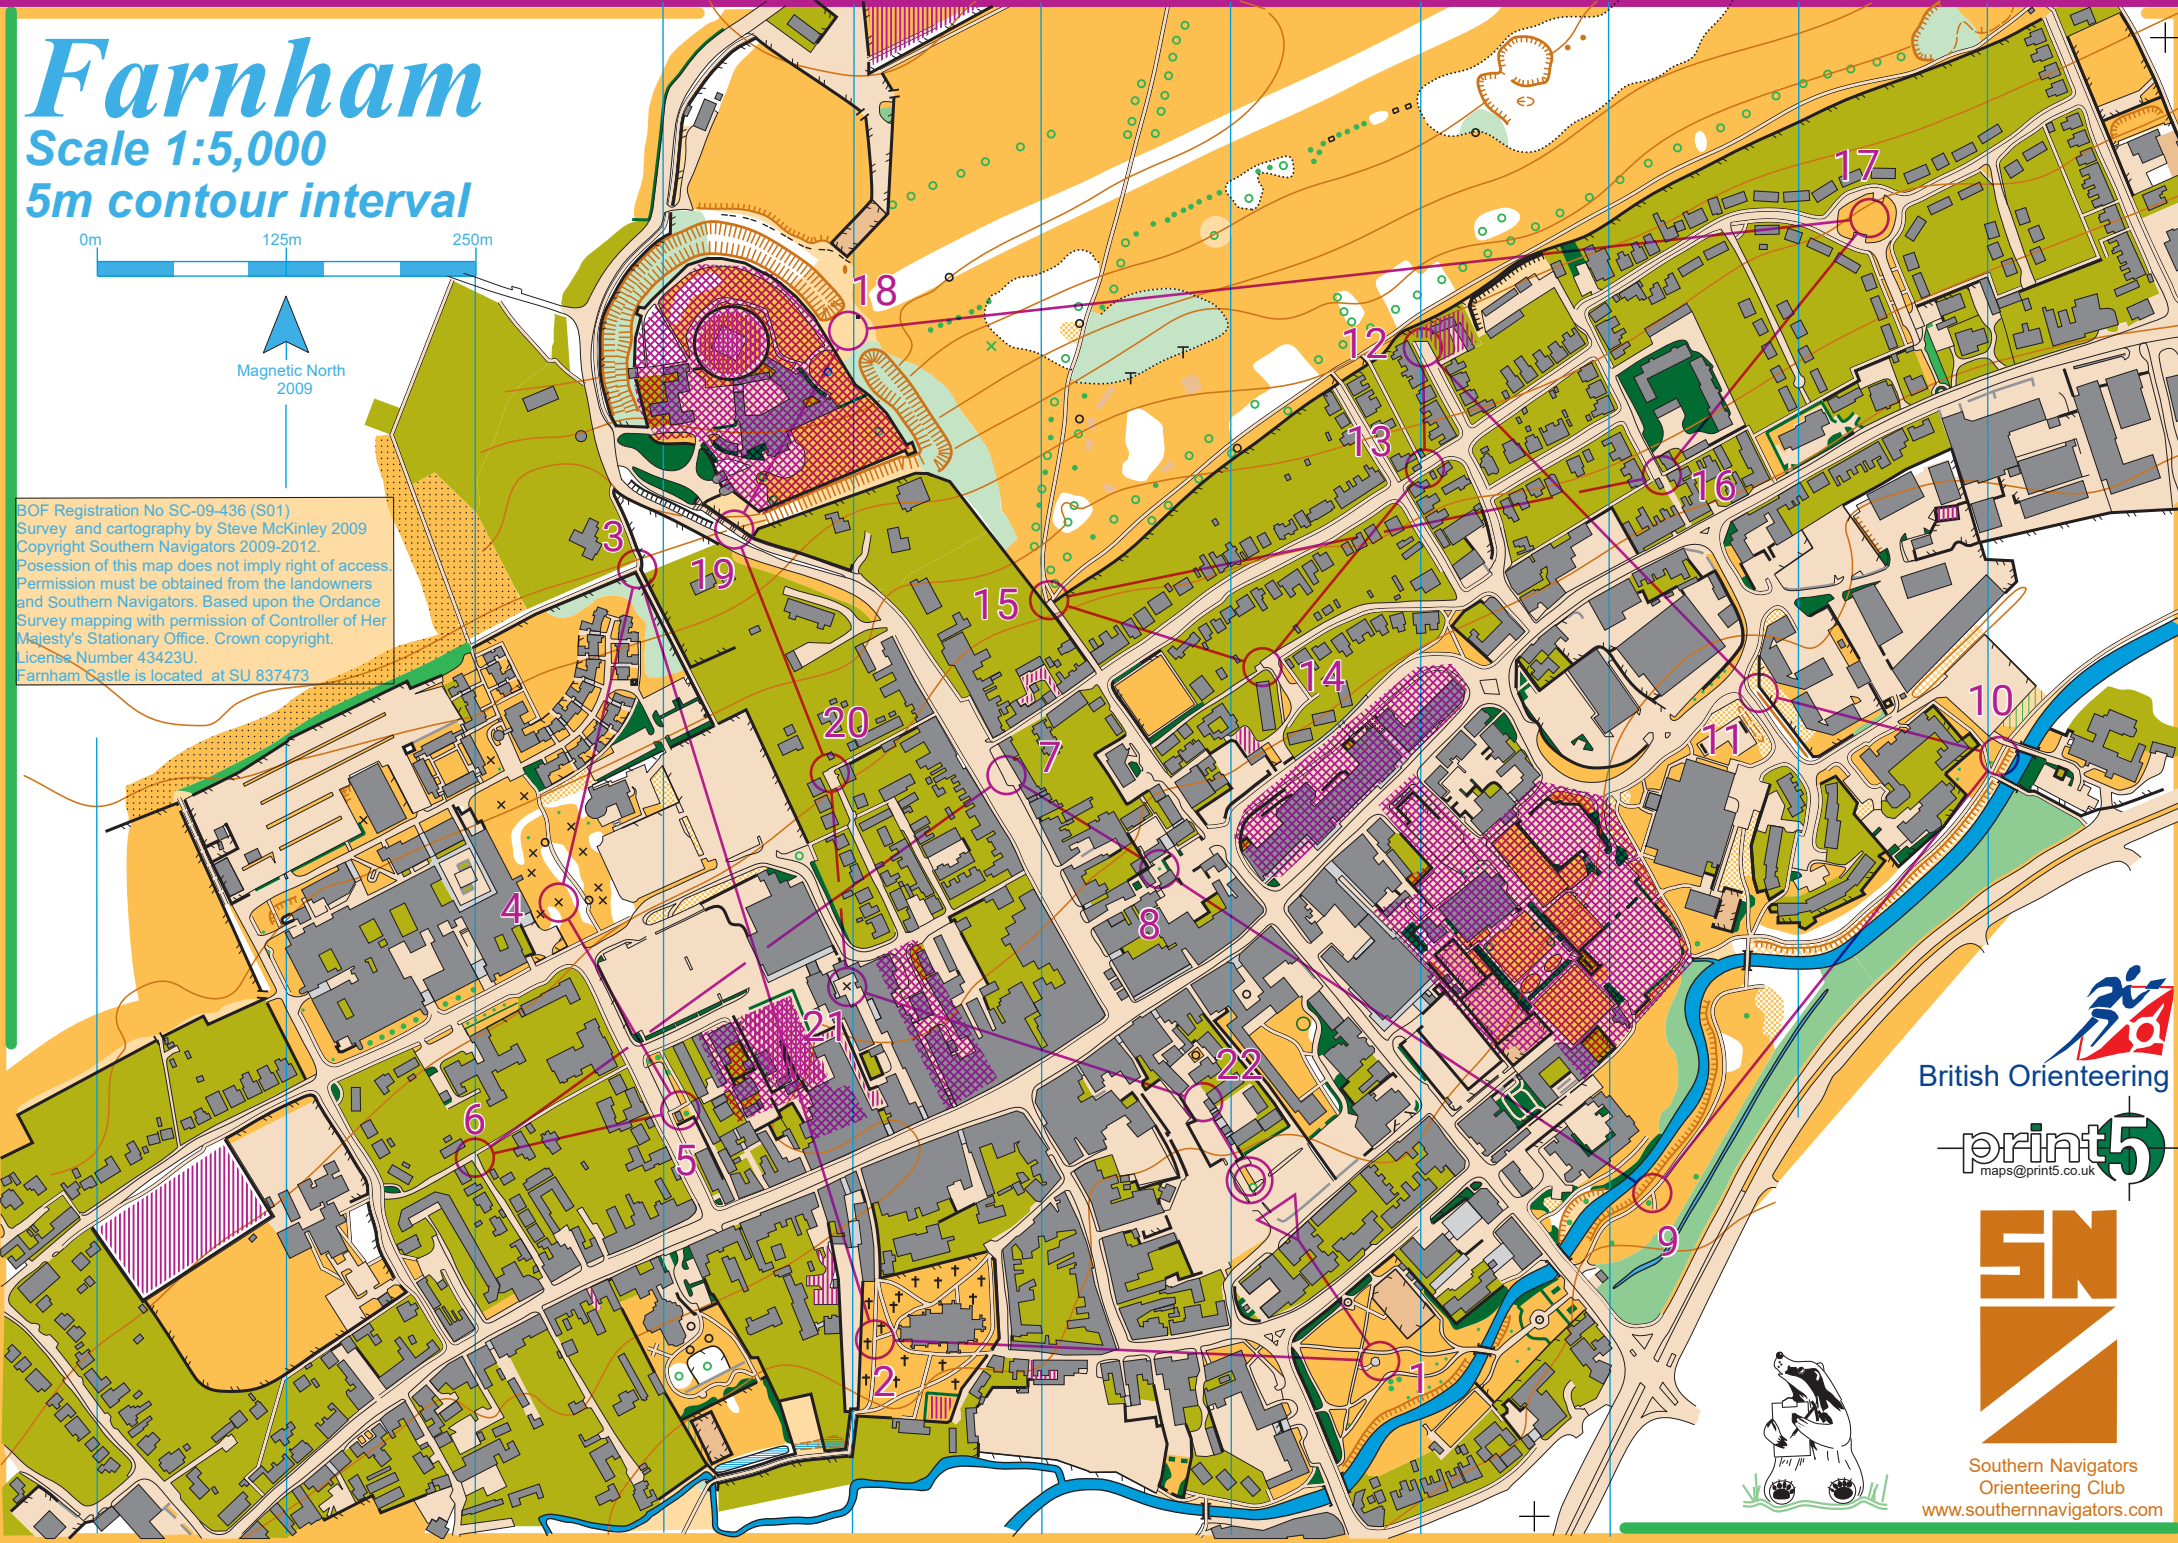

Farnham

Scale 1:5,000
5m contour interval

0m 125m 250m

BOF Registration No SC-09-436 (S01)
Survey and cartography by Steve McKinley 2009
Copyright Southern Navigators 2009-2012
Possession of this map does not imply right of access.
Permission must be obtained from the landowners
and Southern Navigators. Based upon the Ordnance
Survey mapping with permission of Controller of Her
Majesty's Stationary Office. Crown copyright.
License Number 43423U.
Farnham Castle is located at SU 837473

British Orienteering

Southern Navigators
Orienteering Club
www.southern navigators.com