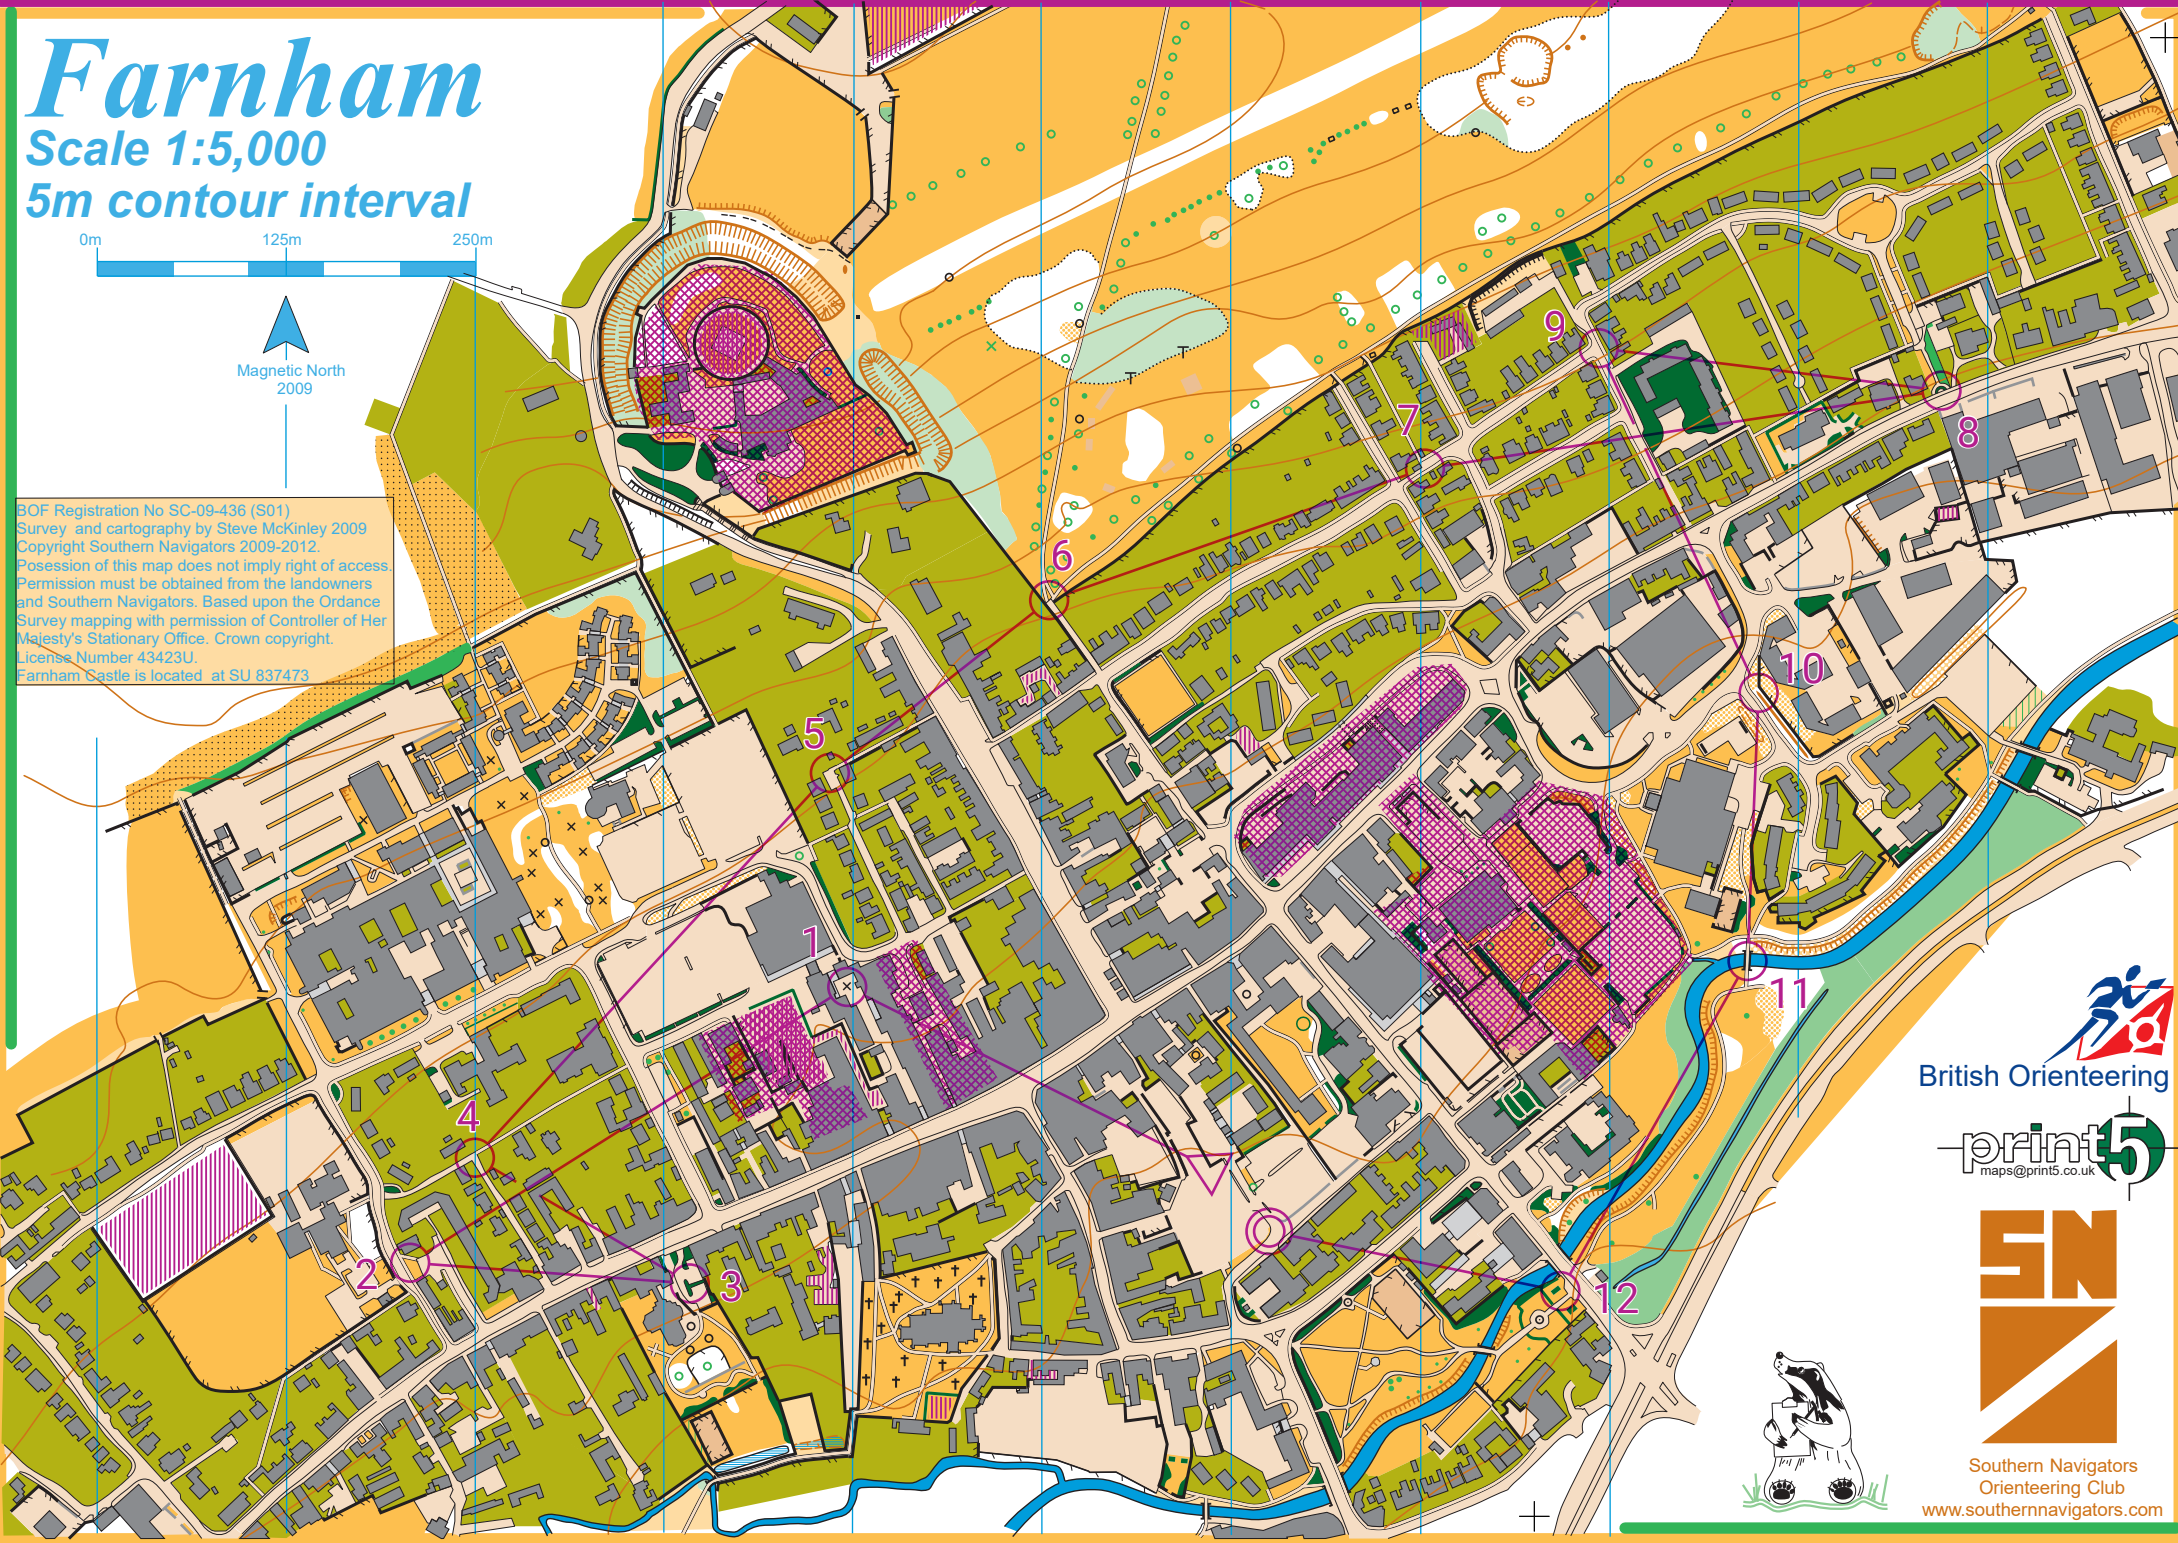

Farnham

Scale 1:5,000
5m contour interval

0m 125m 250m

BOF Registration No SC-09-436 (S01)
Survey and cartography by Steve McKinley 2009
Copyright Southern Navigators 2009-2012
Possession of this map does not imply right of access.
Permission must be obtained from the landowners
and Southern Navigators. Based upon the Ordnance
Survey mapping with permission of Controller of Her
Majesty's Stationary Office. Crown copyright.
License Number 43423U.
Farnham Castle is located at SU 837473

Southern Navigators
Orienteering Club
www.southern navigators.com