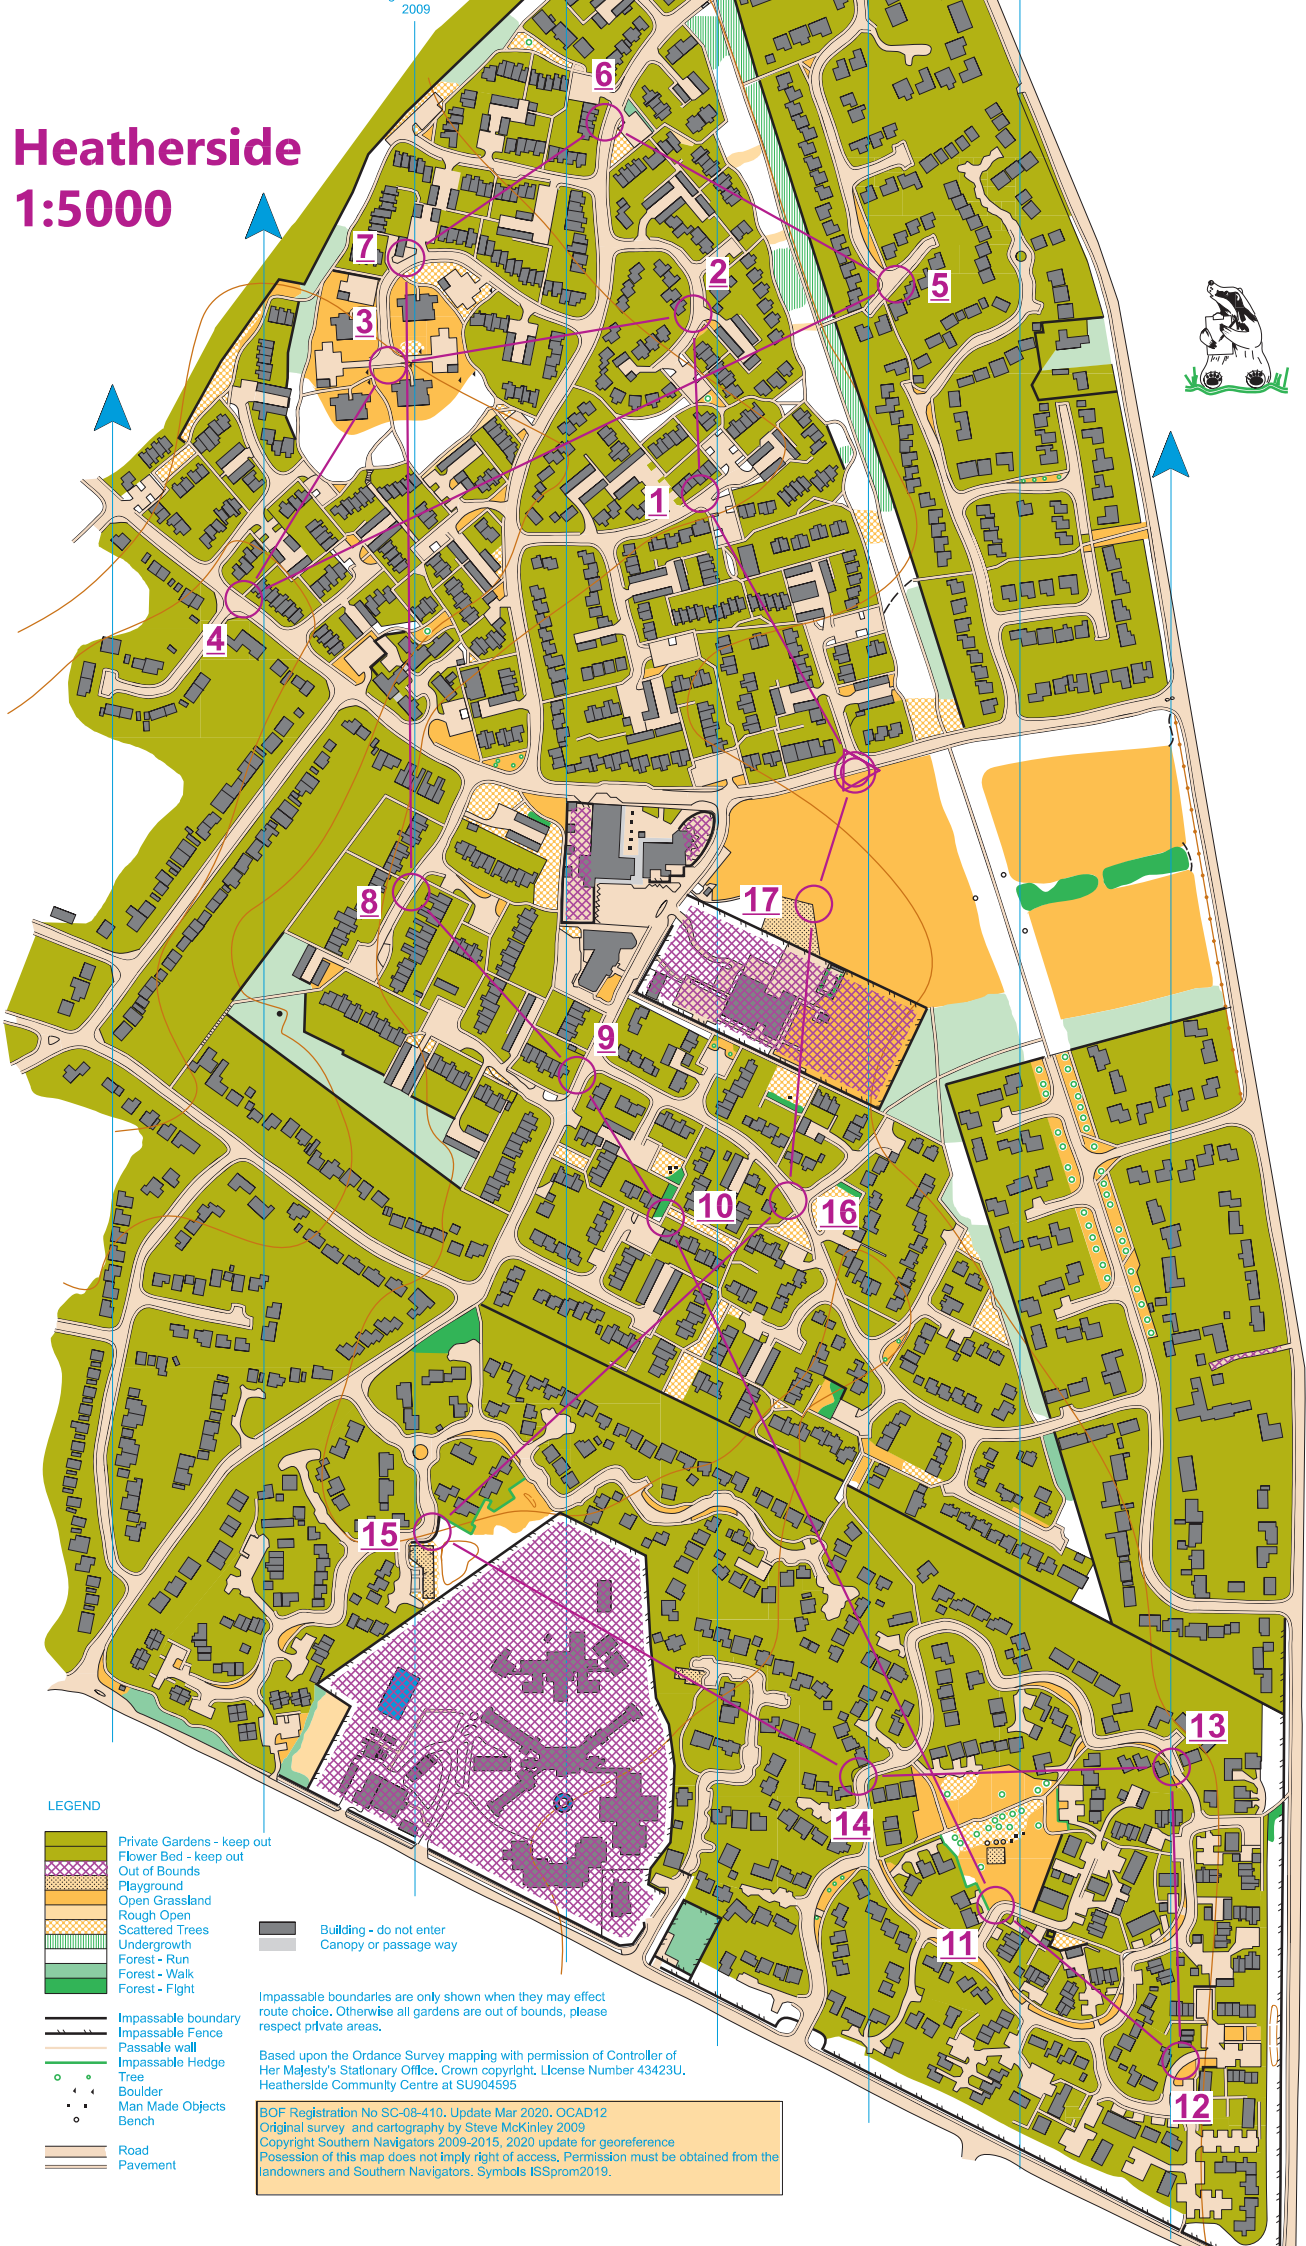

Heatherside 1:5000

LEGEND

- Private Gardens - keep out
- Flower Bed - keep out
- Out of Bounds
- Playground
- Open Grassland
- Rough Open
- Scattered Trees
- Undergrowth
- Forest - Run
- Forest - Walk
- Forest - Fight
- Impassable boundary
- Impassable Fence
- Passable wall
- Impassable Hedge
- Tree
- Boulder
- Man Made Objects
- Bench
- Road
- Pavement

- Building - do not enter
- Canopy or passage way

Impassable boundaries are only shown when they may effect route choice. Otherwise all gardens are out of bounds, please respect private areas.

BOF Registration No SC-08-410. Update Mar 2020. OCAD12
Original survey and cartography by Steve McKinley 2009
Copyright Southern Navigators 2009-2015, 2020 update for georeference
Possession of this map does not imply right of access. Permission must be obtained from the landowners and Southern Navigators. Symbols ISSprom2019.