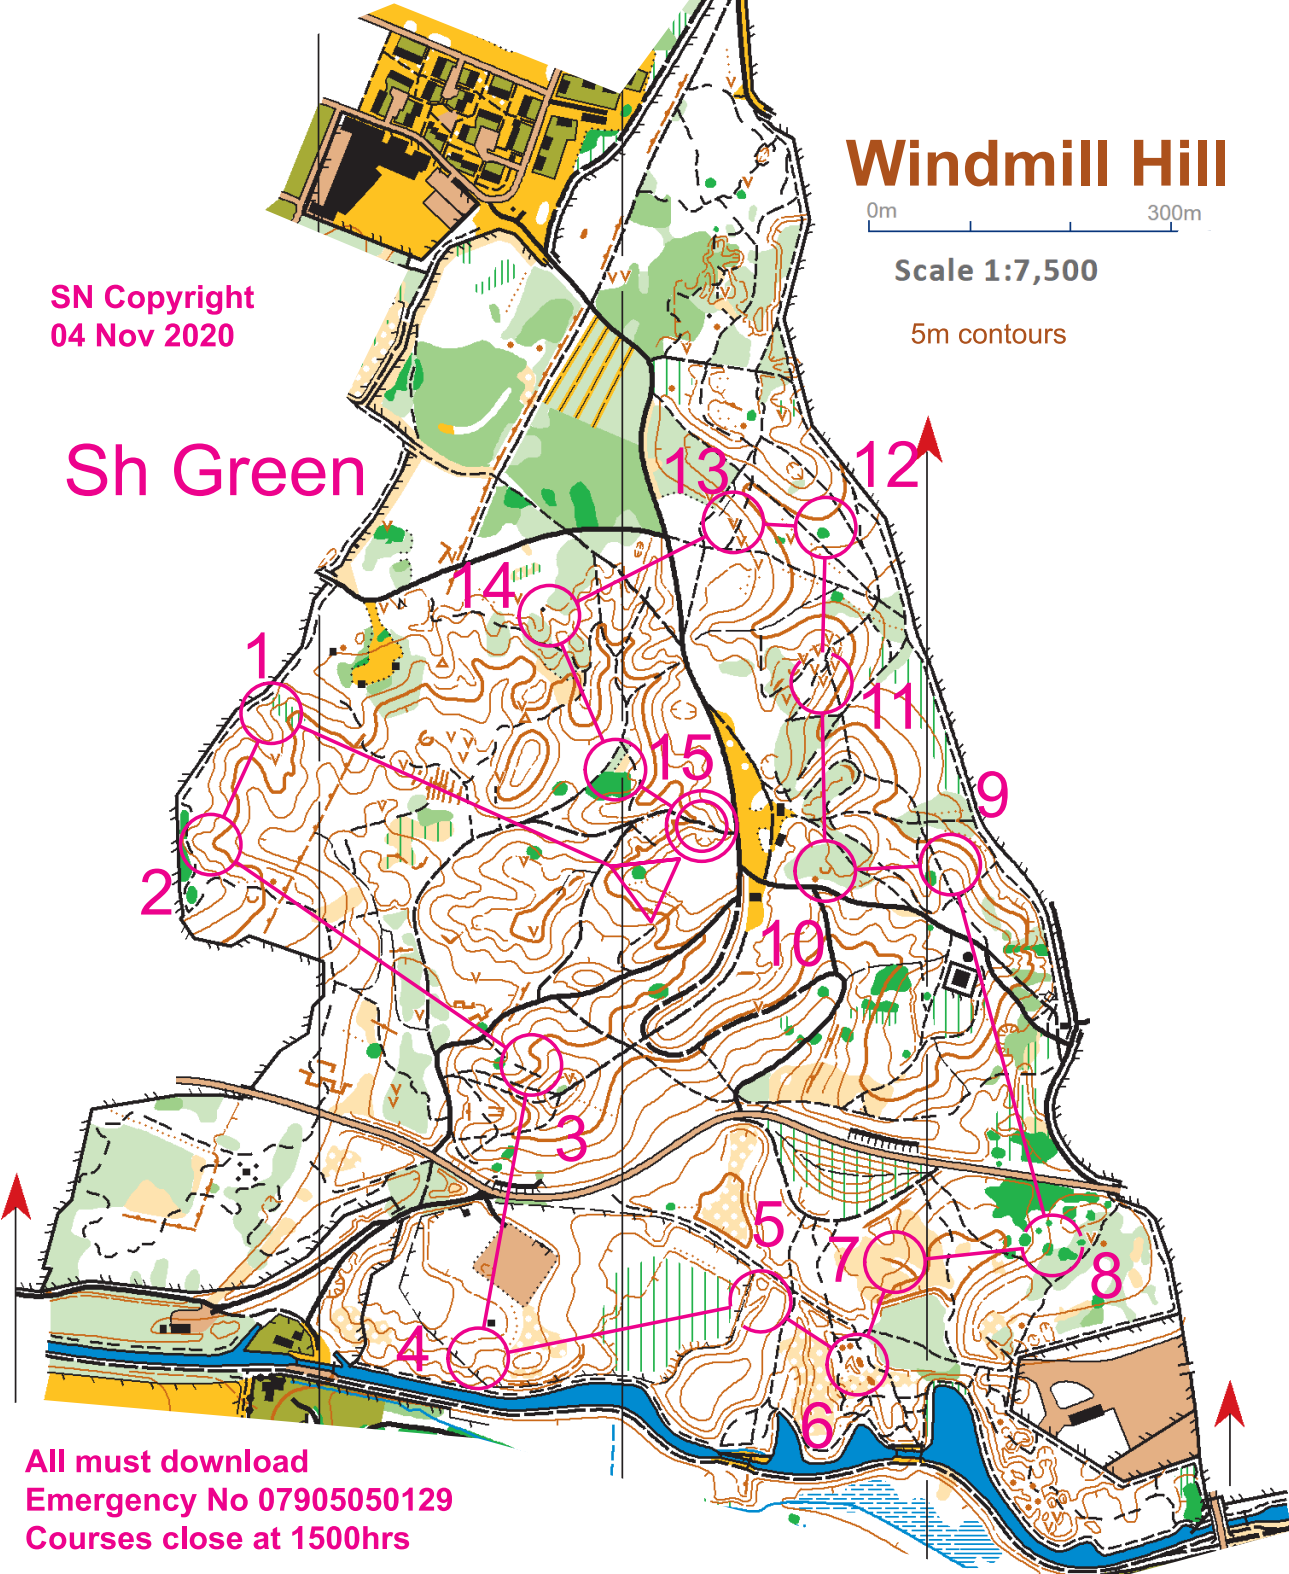

Windmill Hill

0m 300m

Scale 1:7,500

5m contours

SN Copyright
04 Nov 2020

Sh Green

Sh Green	3.3 km	155 m
▷		⋮
1 125		∩
2 121	∩	
3 120	∩	
4 110	←	∩
5 122	∩	
6 103	○ •	≡
7 119	∧	
8 104		⊗
9 123	▷	
10 108	∪	
11 101	↓	∇
12 107	⊗	○
13 115	↑	∇
14 114	∩	
15 124	⋮	○

○ 100 m

All must download
Emergency No 07905050129
Courses close at 1500hrs