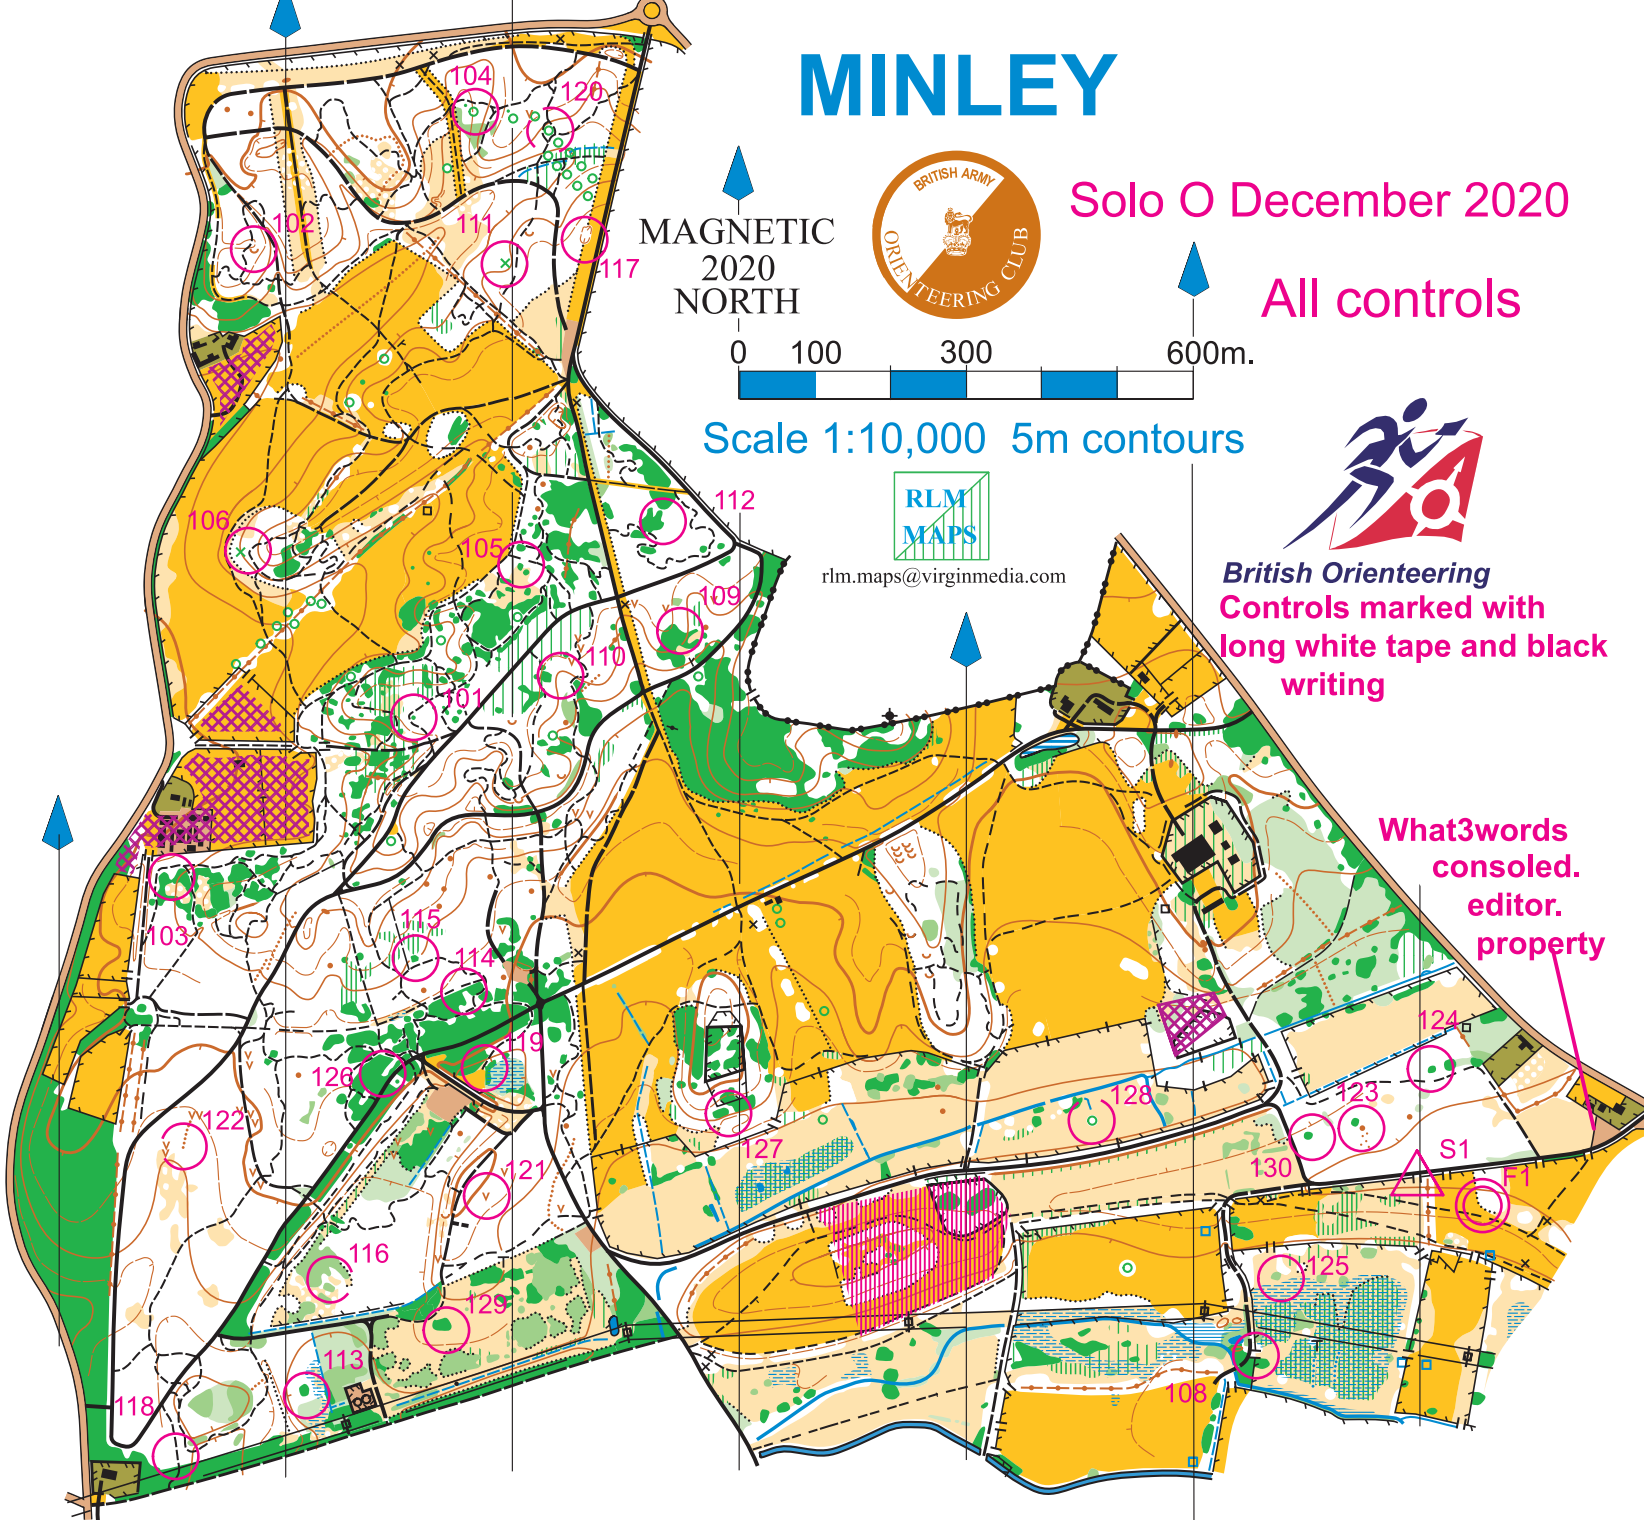

MINLEY

Solo O December 2020

All controls

MAGNETIC
2020
NORTH

Scale 1:10,000 5m contours

rlm.maps@virginmedia.com

British Orienteering

Controls marked with
long white tape and black
writing

What3words
consoled.
editor.
property

▷ S1	⊕			
101	⊗			⊙
102	∪			
103	⊗			∨
104	△	⊗		⊙
105	|||	⊗		⊙
106	↗			<
108	⊕			
109	⊗			⊙
110	∩			
111	⊗			⊙
112	⊗			⊙
113	⊗			⊙
114	⊗			∧
115	⊗			⊙
116	↖	⊙		⊙
117	⊙			⊙
118	↗	↗	×	
119	⊙			⊙
120	|||	△	△	⊙
121	↙	∨		
122	⊗			⊥
123	•			⊙
124	←	⊗		⊙
125	⊗			⊙
126	⊗			⊥
127	←	⊗		⊙
128	△	⊗		⊙
129	⊗			⊙
130	⊗			⊙