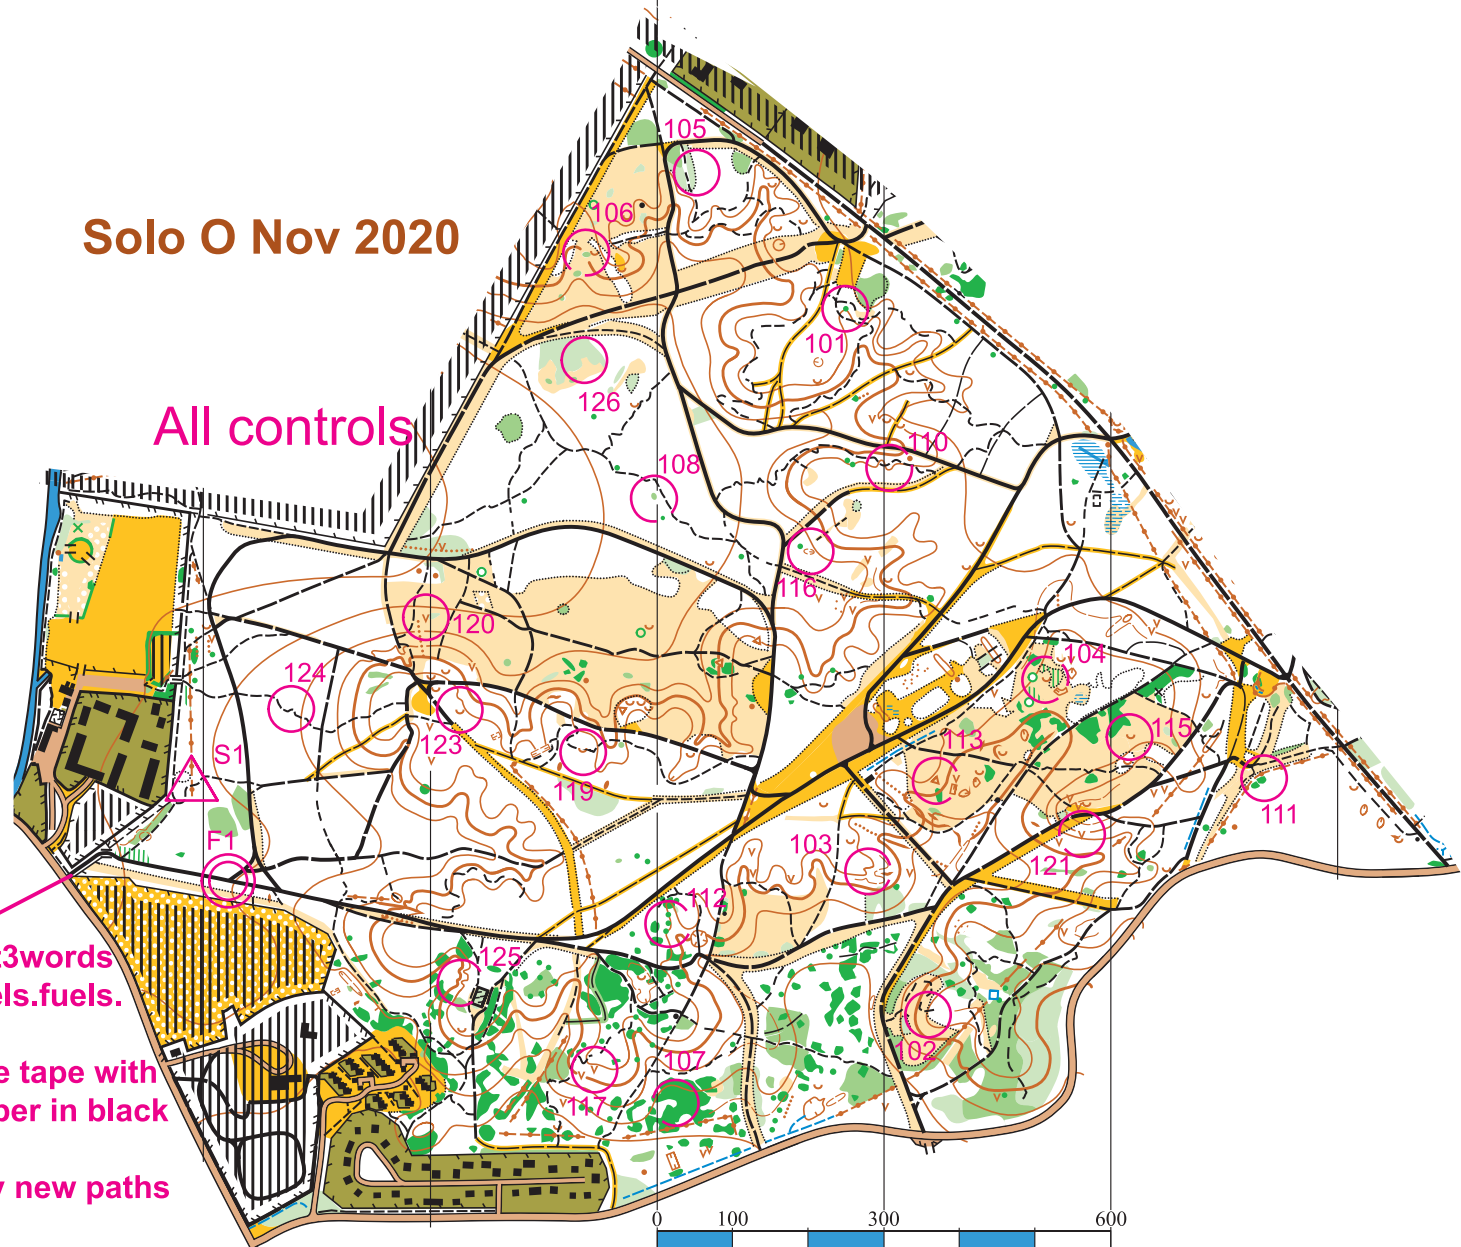

MYTCHETT Scale 1:10,000
5metre contours

Solo O Nov 2020

All controls

▷	S1	##	/	x	
	101	⊗			⊙
	102	⋯			⊙
	103	∩	∩		∩
	104	∪			
	105	→	⋯		
	106	↑	⊗		⊙
	107	⊗			▷
	108	↑	⊗	∩	⊙
	110	→	∩	∩	
	111	→	⊗		⊙
	112		⊗		⊙
	113	⊗			
	115	∪			
	116	⊗			
	117	↗	∪		
	119	∪			
	120	∪			
	121	↗	∪		
	123	∪			
	124	/			<
	125	↓	∩		⊙
	126	⋯			∩

What3words
wheels.fuels.
rated
White tape with
number in black

Many new paths