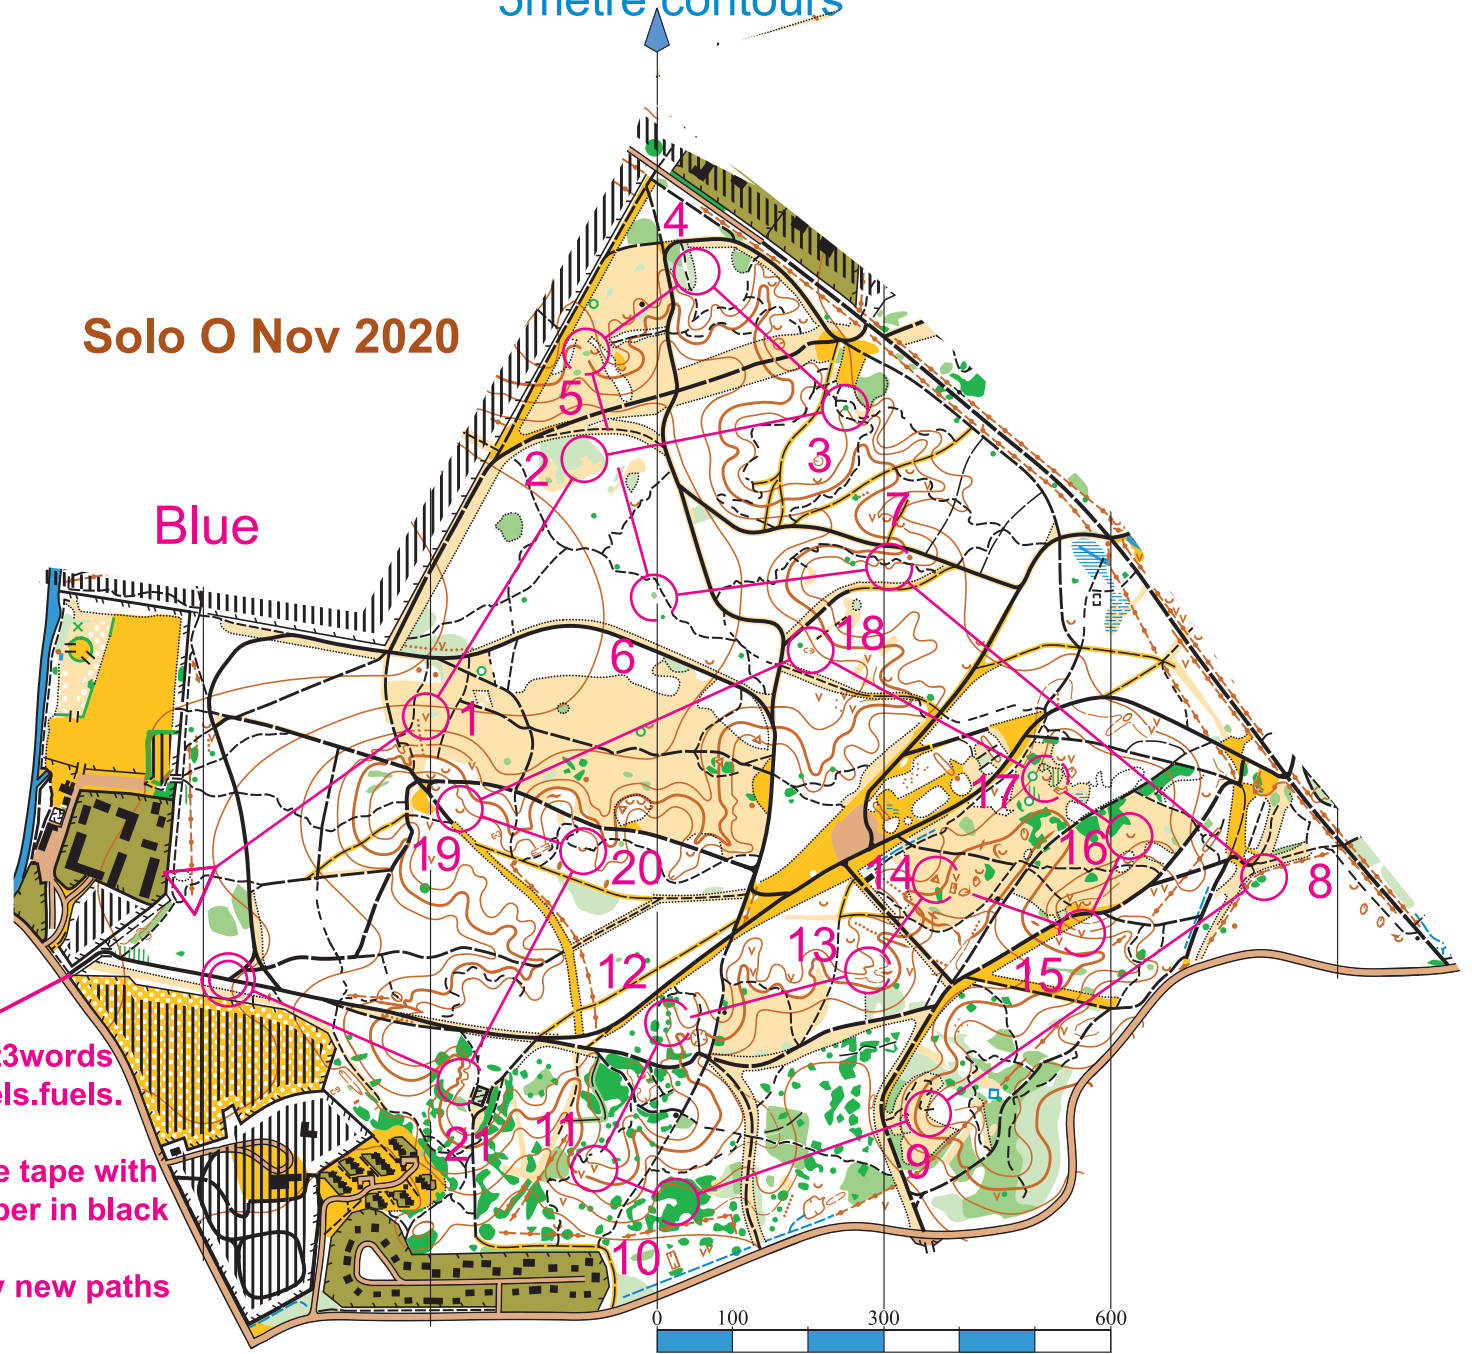

MYTCHETT Scale 1:10,000  
5metre contours

Solo O Nov 2020

Blue	6.7 km	160 m
▷	## / \ ×	
1 120	∇	
2 126	⋯	∧
3 101	⊗	Q
4 105 →	⋯	
5 106 ↑	⊗	○
6 108 ↑	⊗ -	○
7 110 →	∩ -	
8 111 →	⊗	○
9 102	⋯	○
10 107	⊗	▷
11 117 ↗	∇	
12 112	⊗	⊗
13 103	∩ -	
14 113	⊗	
15 121 ↗	∇	
16 115	∪	
17 104	∪	
18 116	⊗	
19 123	∪	
20 119	∪	
21 125 ↓	∩	○

Blue

What3words  
wheels.fuels.  
rated  
White tape with  
number in black

Many new paths