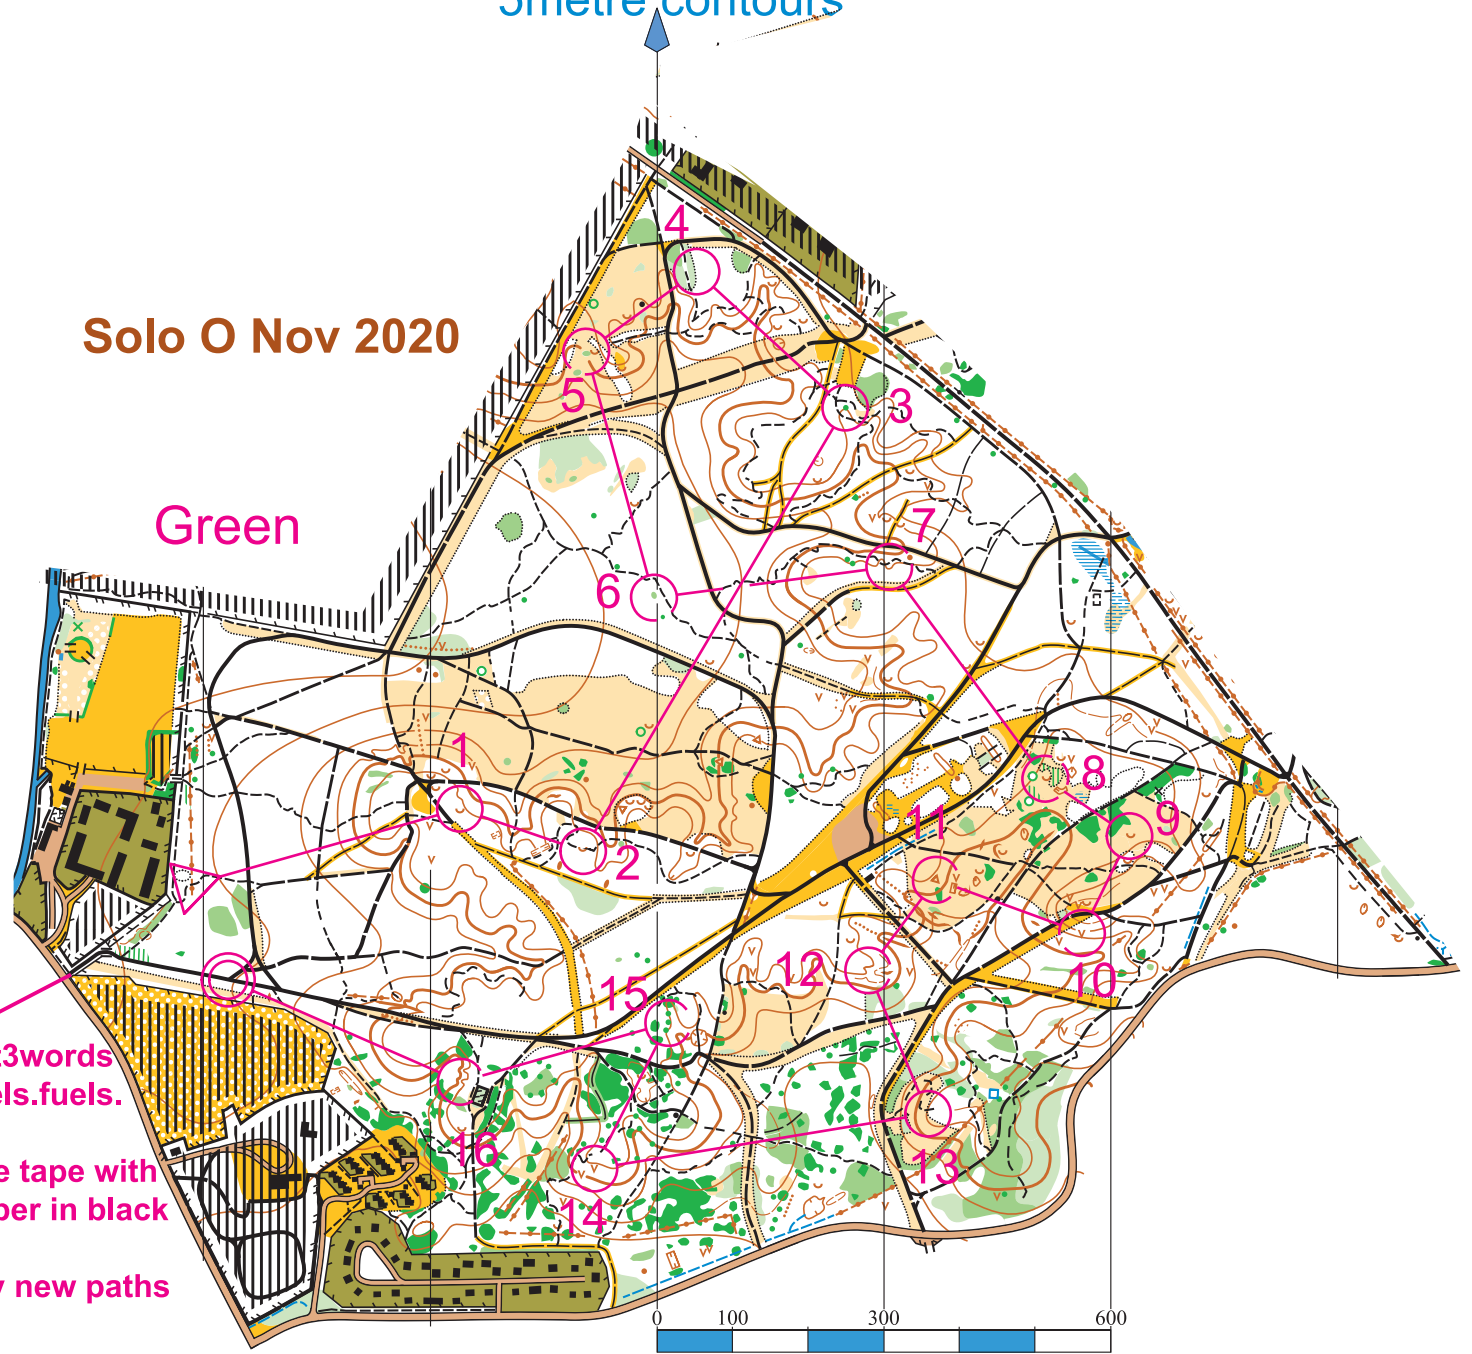

MYTCHETT Scale 1:10,000  
5metre contours

Solo O Nov 2020

Green	4.8 km	130 m
▷	## / ×	
1 123	∪	
2 119	∪	
3 101	⊗	⊙
4 105 →	∴	
5 106 ↑	⊗	⊙
6 108 ↑	⊗ -	⊙
7 110 →	∩ -	
8 104	∪	
9 115	∪	
10 121 ↗	∇	
11 113	⊗	
12 103	∩ -	
13 102	∴	⊙
14 117 ↗	∇	
15 112	⊗	⊙
16 125 ↓	∩	⊙
⊙	340 m	⊙

What3words  
wheels.fuels.  
rated  
White tape with  
number in black

Many new paths