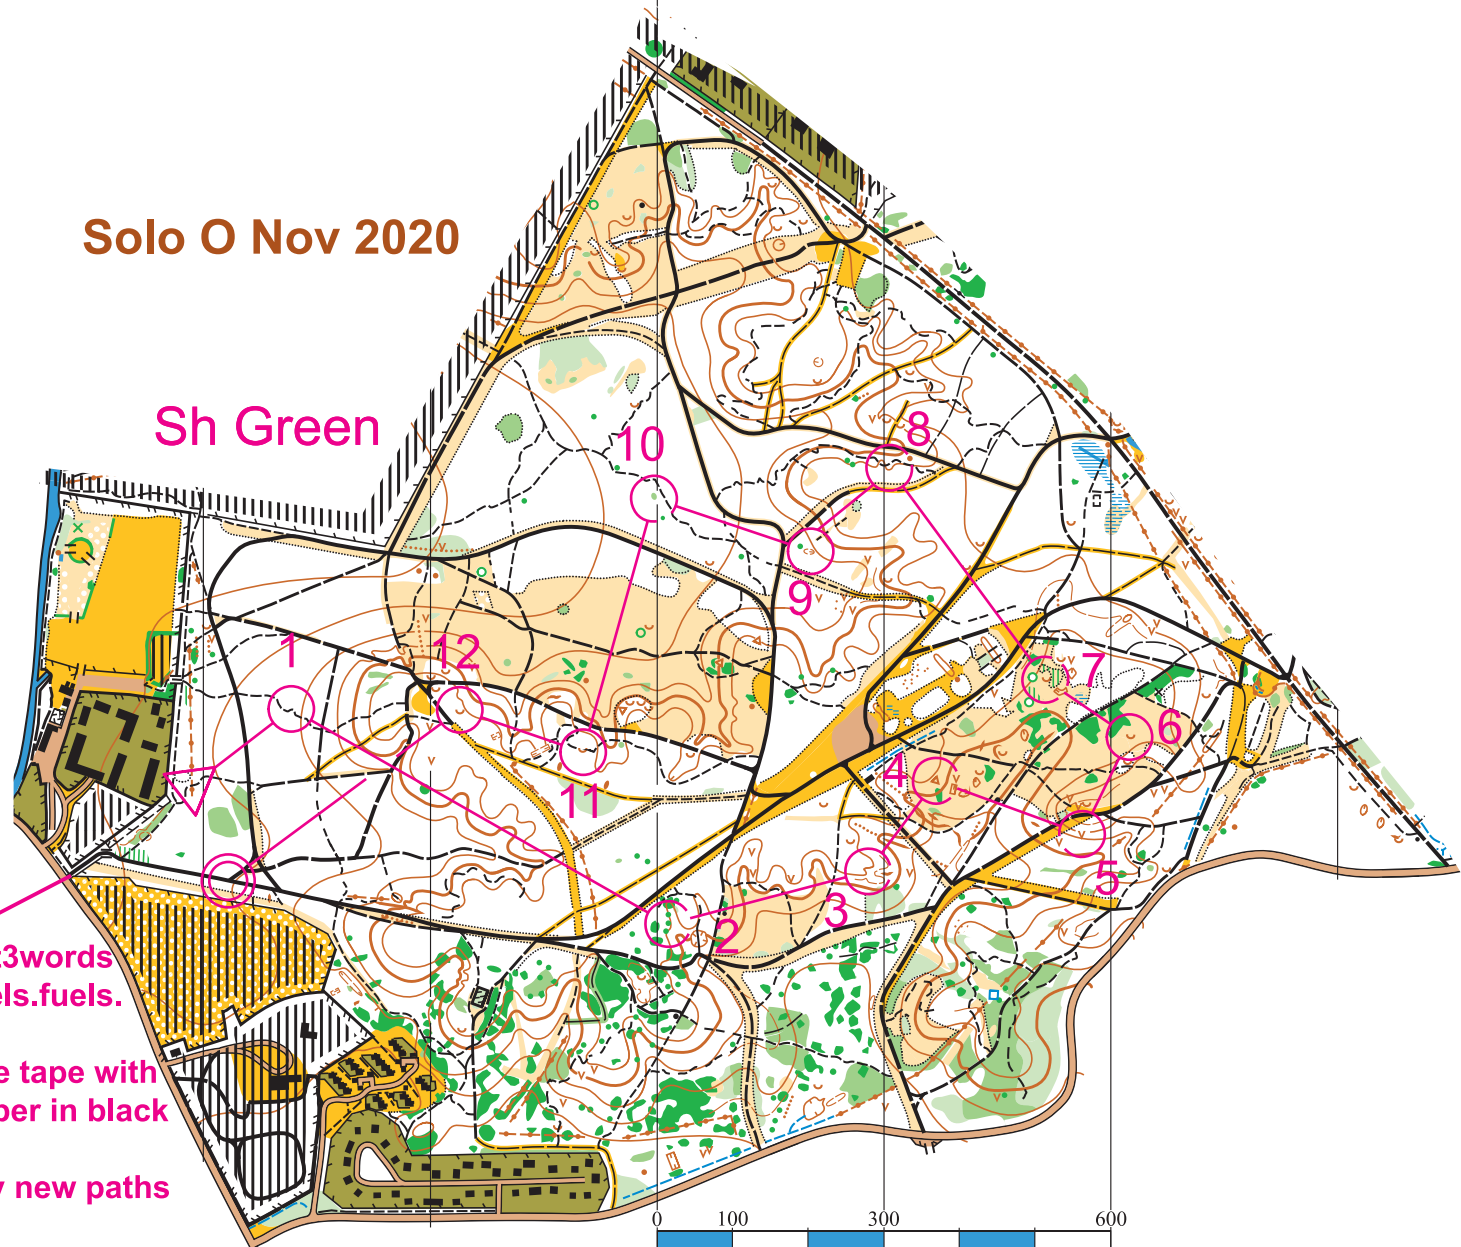

MYTCHETT Scale 1:10,000
5metre contours

Solo O Nov 2020

Sh Green	3.3 km	85 m
▷	## / ×	
1 124	/	<
2 112	⊗	⊙
3 103	∩ -	
4 113	⊖	
5 121	↗ ∨	
6 115	∪	
7 104	∪	
8 110	→ ∩ -	
9 116	⊖	
10 108	↑ ⊗ - ⊙	
11 119	∪	
12 123	∪	

380 m

Sh Green

What3words
wheels.fuels.
rated
White tape with
number in black

Many new paths