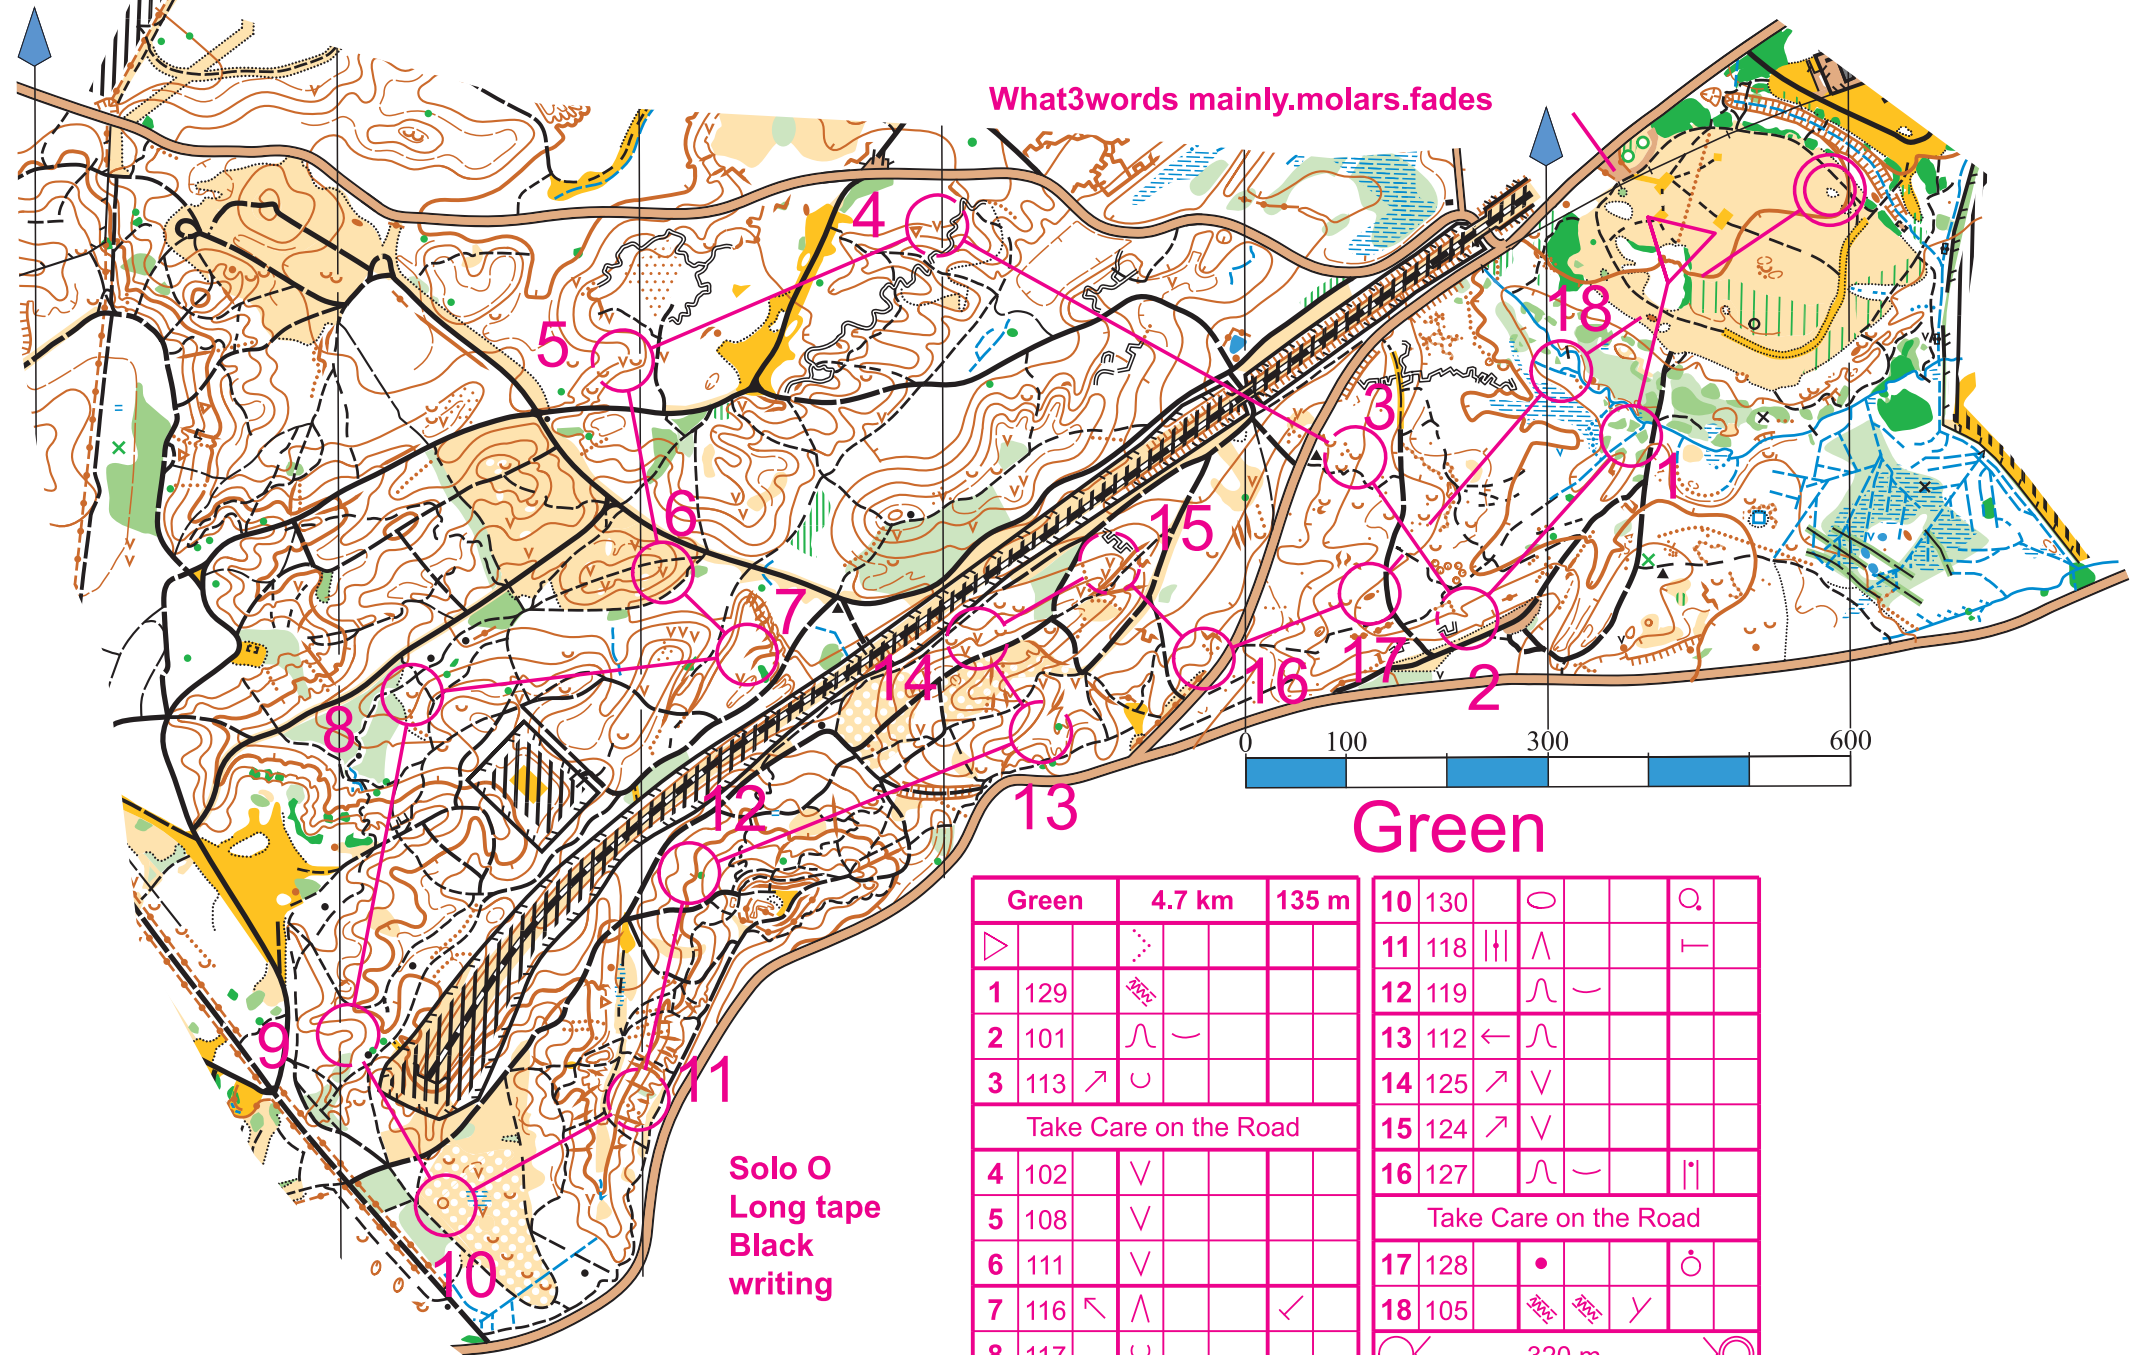

What3words mainly.molars.fades

Solo O
Long tape
Black
writing

Mytchett & Congo Stream

Scale 1:7,500

Green

Green	4.7 km	135 m
1 129		
2 101		
3 113		
Take Care on the Road		
4 102		
5 108		
6 111		
7 116		
8 117		
9 120		

10 130			
11 118			
12 119			
13 112			
14 125			
15 124			
16 127			
Take Care on the Road			
17 128			
18 105			

320 m