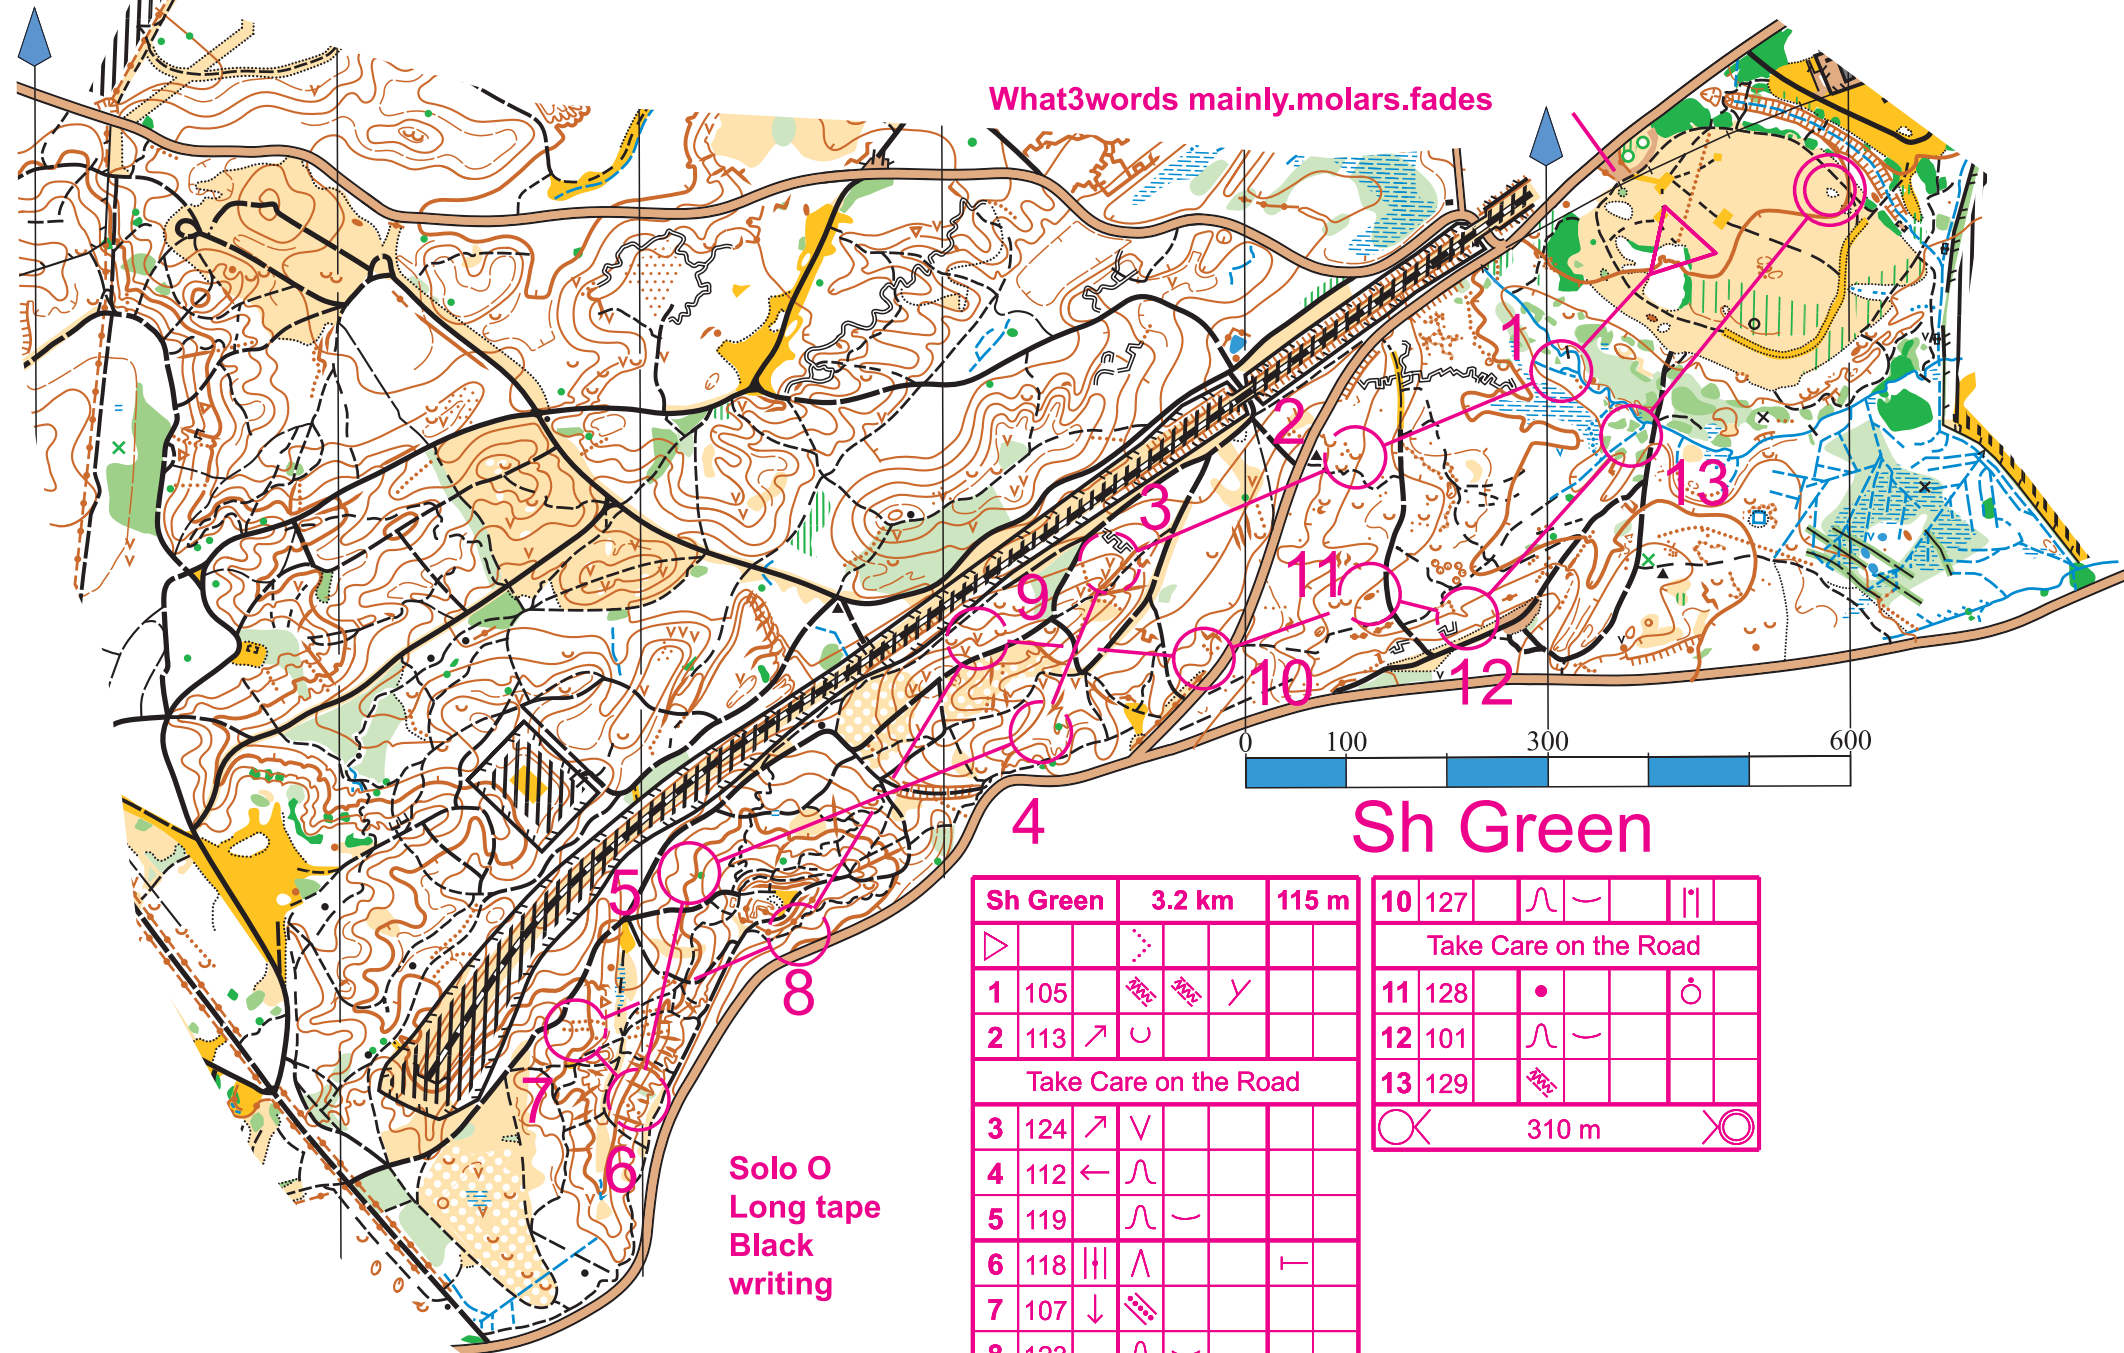

What 3 words mainly.molars.fades

4

Sh Green

Sh Green	3.2 km	115 m			
1 105	↗	↖	↘	↙	
2 113	↗	↖	↘	↙	
Take Care on the Road					
3 124	↗	↖	↘	↙	
4 112	←	↖	↘	↙	
5 119		↖	↘	↙	
6 118		↖	↘	↙	┌
7 107	↓	↖	↘	↙	
8 123		↖	↘	↙	
9 125	↗	↖	↘	↙	

10 127	↖	↘	↙		
Take Care on the Road					
11 128	•	↖	↘	↙	○
12 101	↖	↘	↙		
13 129	↖	↘	↙		
○	310 m				○

Solo O
Long tape
Black
writing

Mytchett & Congo Stream
Scale 1:7,500