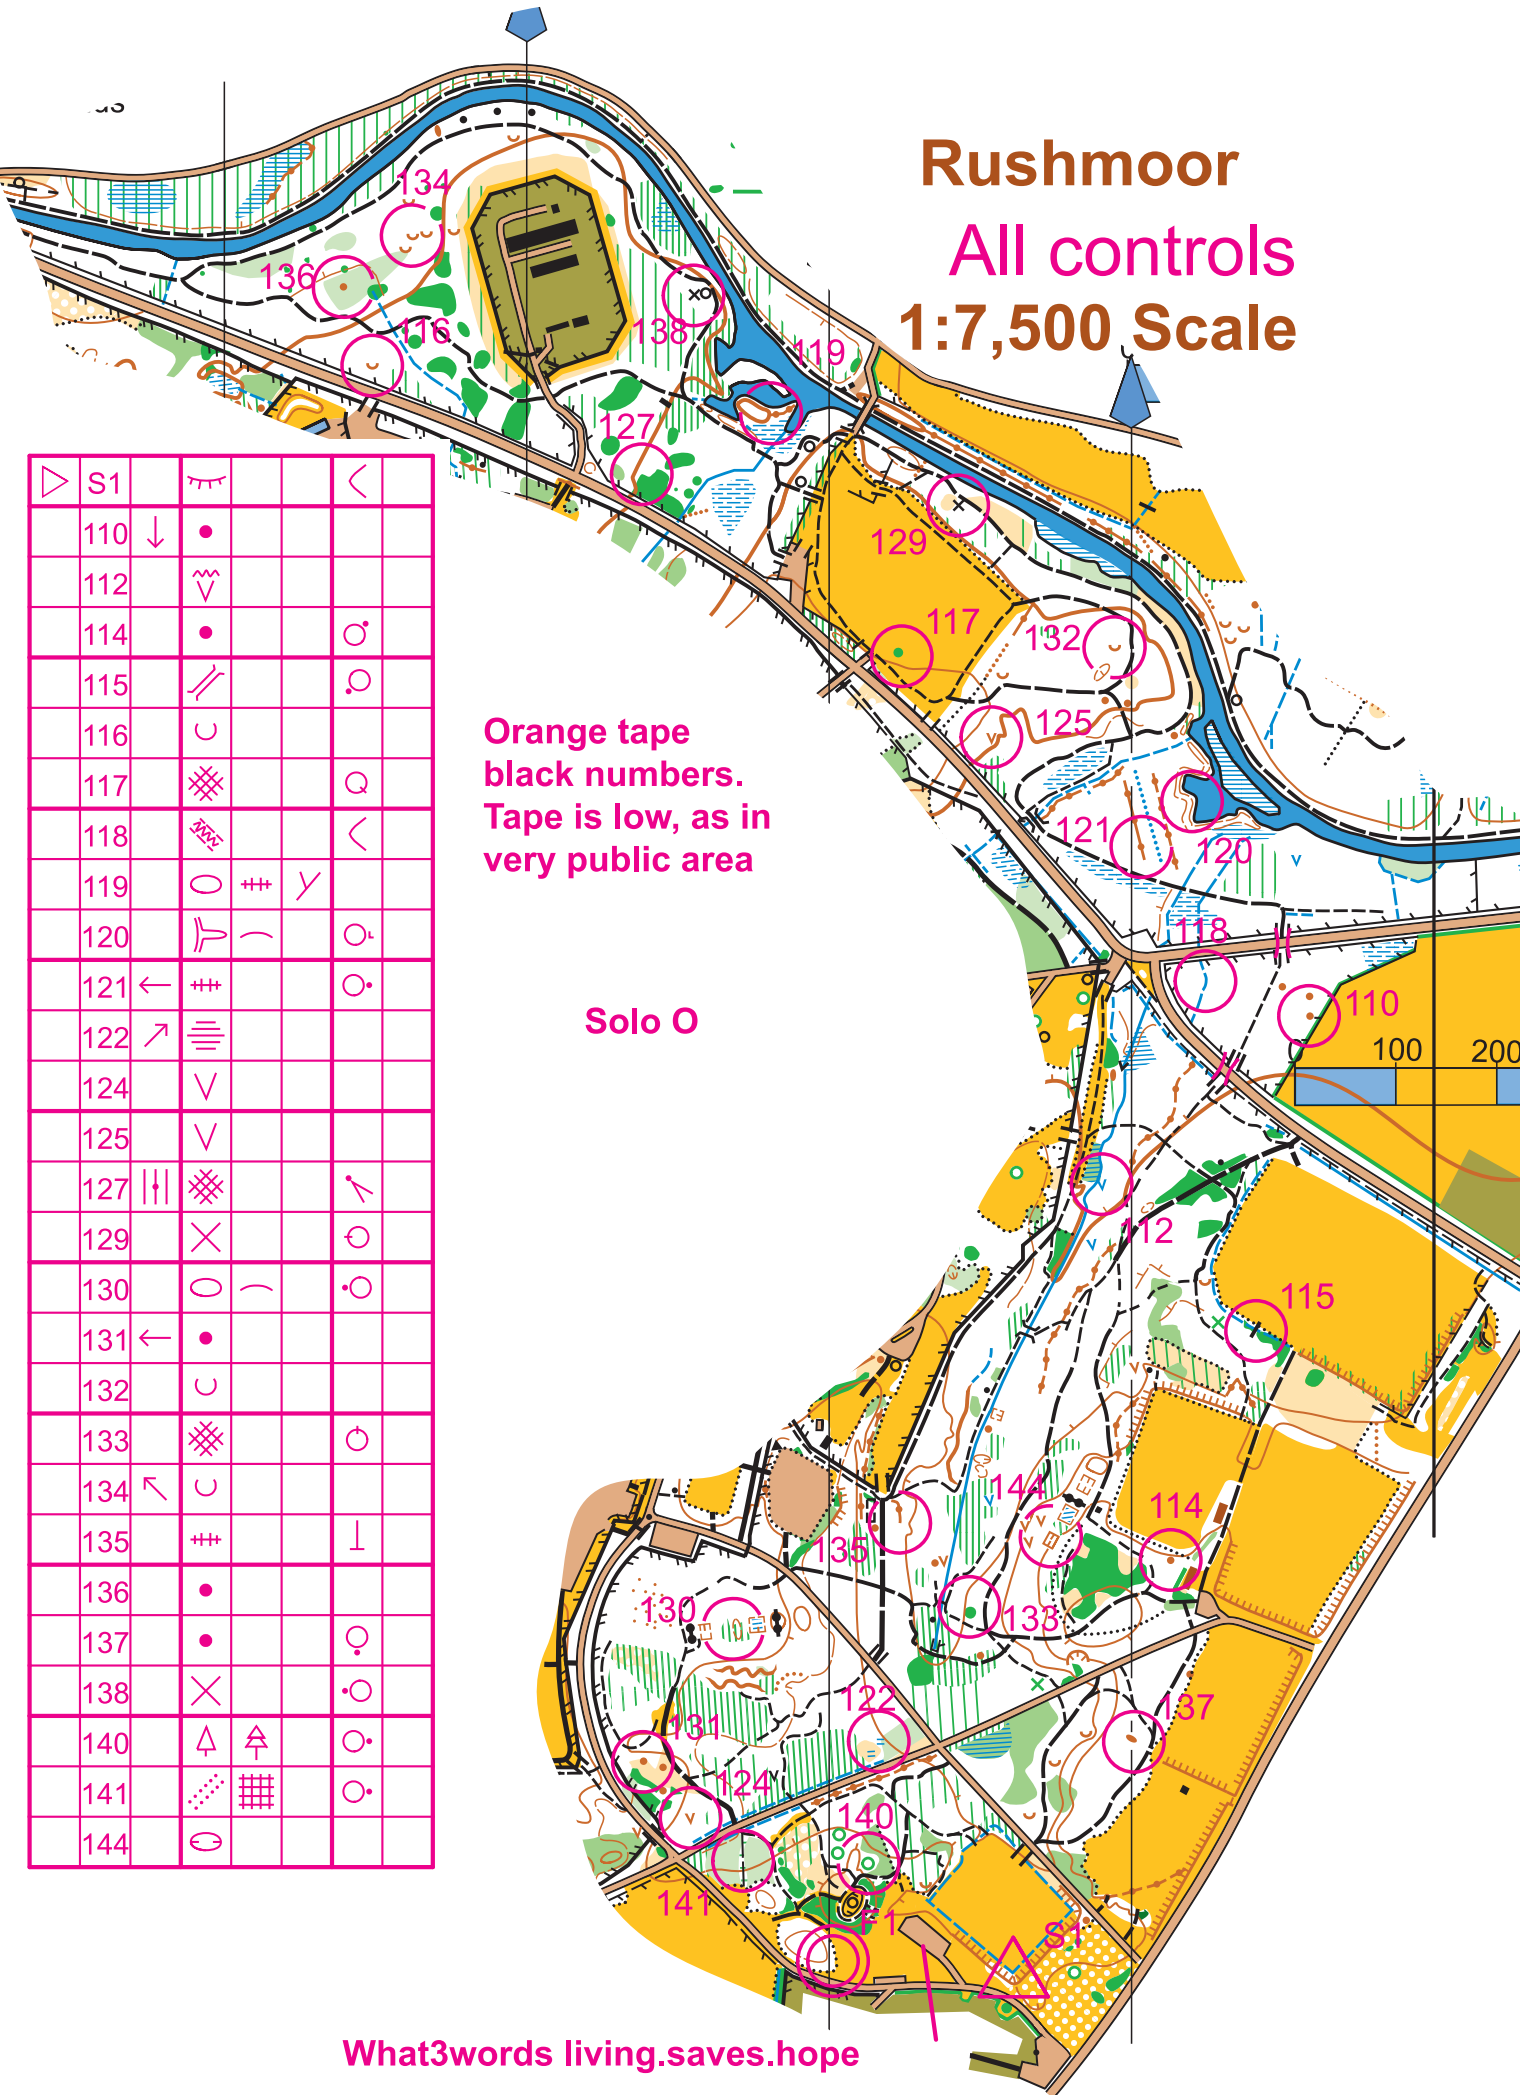

Rushmoor

All controls

1:7,500 Scale

▷	S1	☰		<
110	↓	•		
112		☰		
114		•		♂
115	∥			○
116	∪			
117	☒			Q
118	☒			<
119	○	≡	Y	
120	∪			○
121	←	≡		○
122	↗	≡		
124	∇			
125	∇			
127	∥	☒		↗
129	X			○
130	○			○
131	←	•		
132	∪			
133	☒			○
134	↖	∪		
135	≡			⊥
136	•			
137	•			○
138	X			○
140	△	△		○
141	☒	☒		○
144	○			

Orange tape
black numbers.
Tape is low, as in
very public area

Solo O