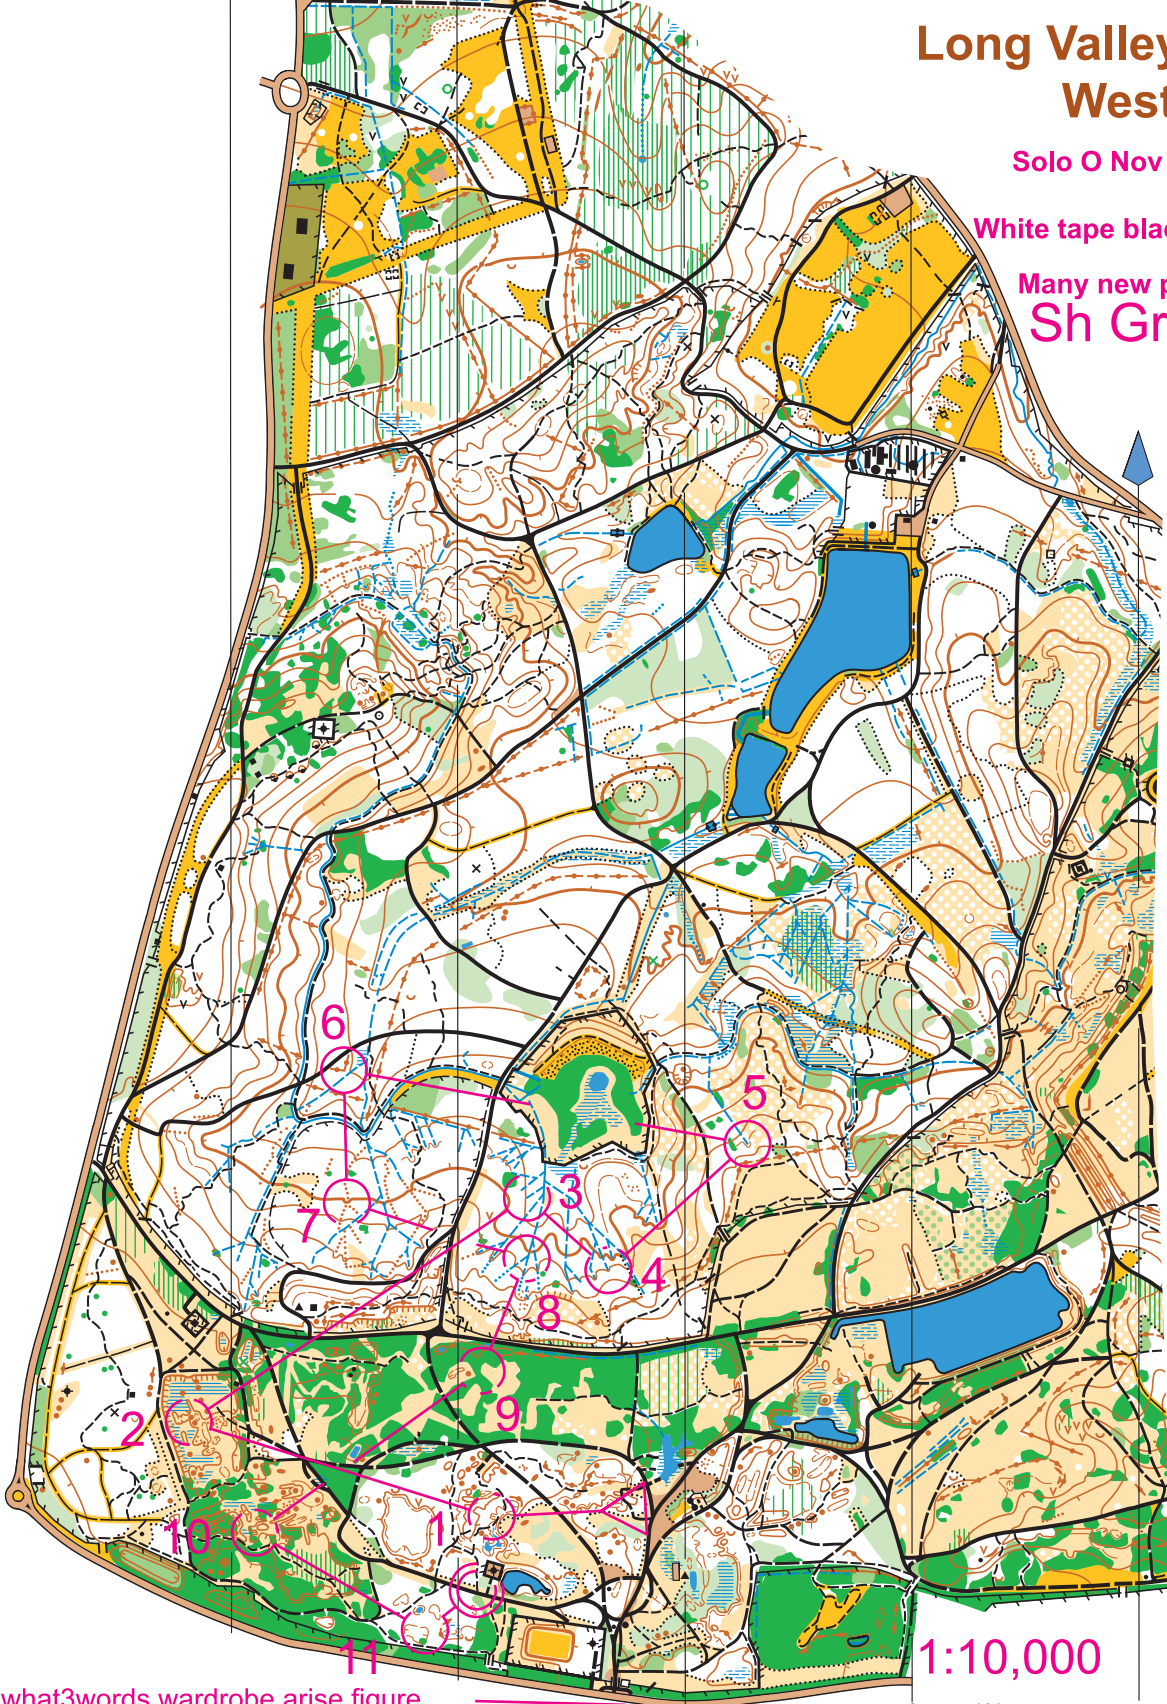

Long Valley South West

Solo O Nov 2020

White tape black numbers

Many new paths

Sh Green

1:10,000

what3words wardrobe.arise.figure

Shell Garage

Sh Green	3.4 km	95 m		
▷		/		
1	123	↘	∩	—
2	112	↙	∩	—
3	121		3000	✓
4	113		3000	✓
5	124	3000	∪	✓
6	109	++		<
7	127	3000	3000	✓
8	104	↙	3000	3000

9	126	→	⋯		○
10	119		∩	—	
11	101		○		○
		90 m			