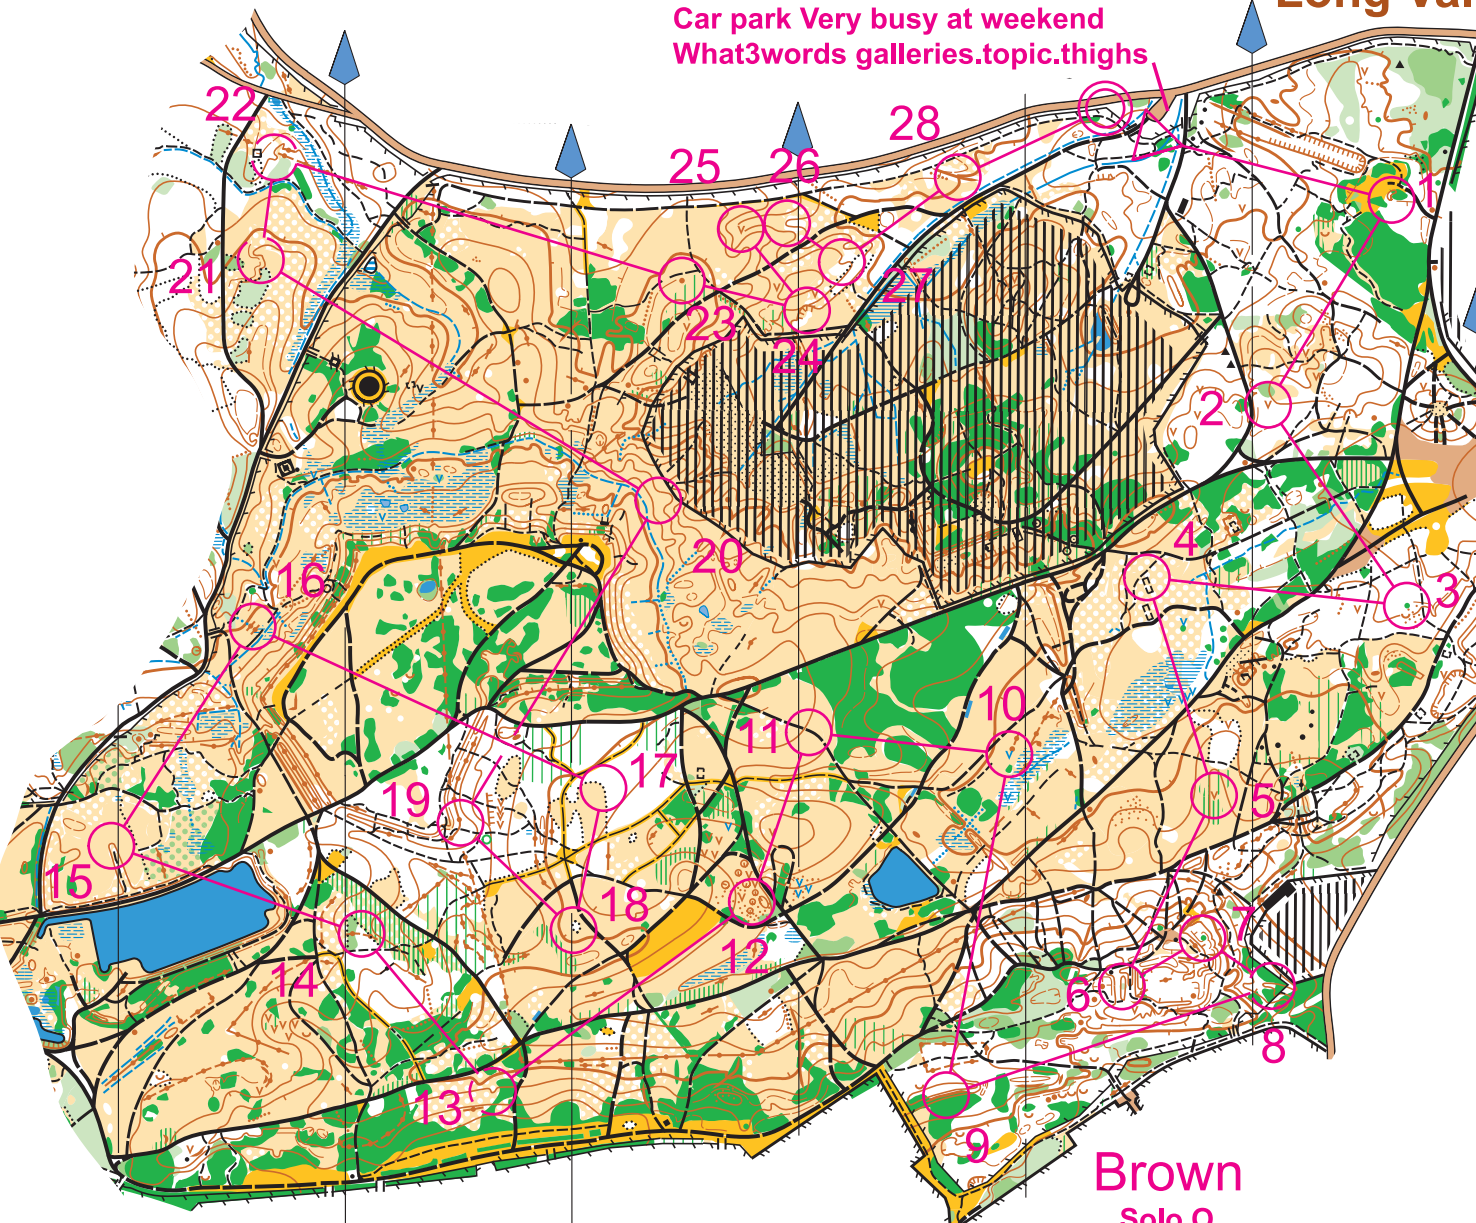

Long Valley South (East)

Alternative car park.
What3words living.
saves.hope

Car park Very busy at weekend
What3words galleries.topic.thighs

	Brown	8.5 km	265 m
▶		↗	♀
1	121	○	♀
2	101	∇	
3	105	△ △	○
4	120	□	┆
5	108	∇	
6	109	○	♠
7	102	⊗	○
8	111	∩	
9	114	∧	
10	106	∇	
11	110	/	○
12	116	○	
13	118	∇ ∩	
14	123	⊕)	◦
15	124	▷	♠
16	128	⊕ ⊕	
17	103	⋮	♂
18	107	⊕	♂
19	113	⊕	♀
20	117	▷	
21	119	↑ ∩	
22	122	∩)	
23	126	•	♠
24	130	∩	♂
25	125	∇	
26	104	∩	
27	129	∩)	
28	112	∧	

Scale 10,000

Brown
Solo O

Long orange tape black writing hung low.

Based on previous maps by Southern Navigators. Updated Spring 2019 by Roger Maher. Copyright Southern Navigators 2019.

○ 220 m ○