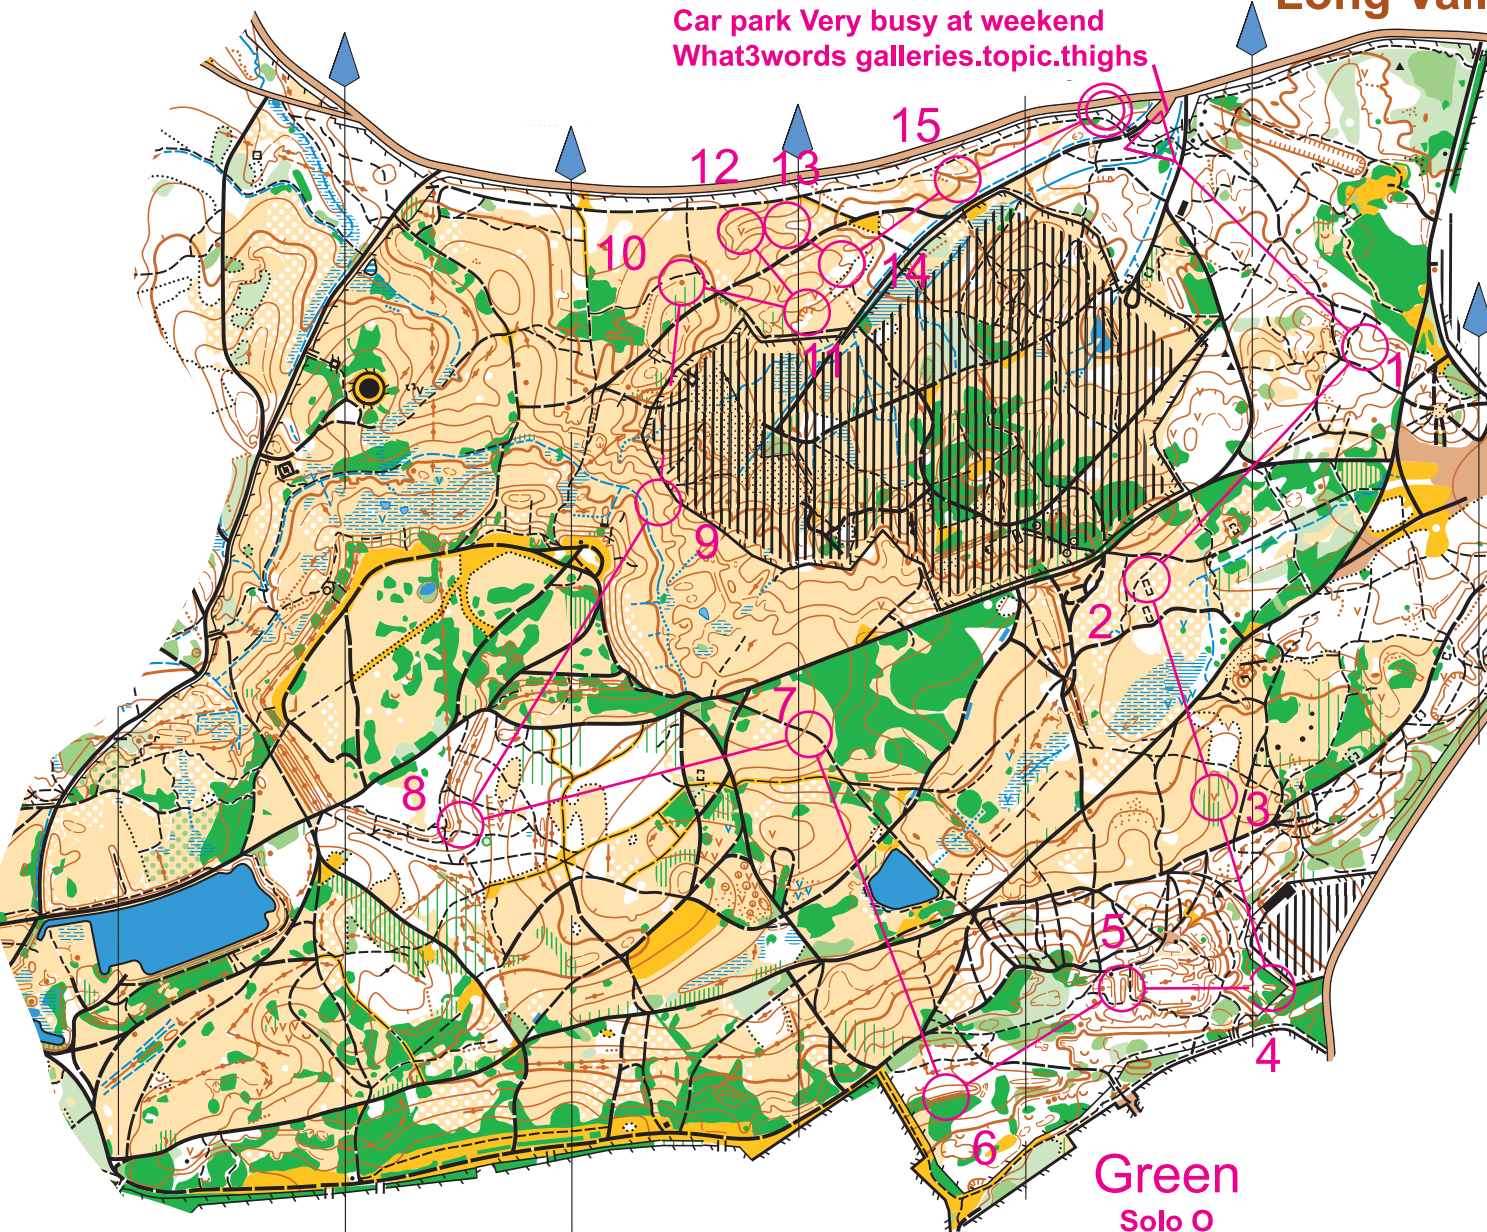

Long Valley South (East)

Car park Very busy at weekend
What3words galleries.topic.thighs

Alternative car park.
What3words living.
saves.hope

	Green	4.5 km	195 m
▶		↗	♀
1	127	∩	
2	120	□	↑
3	108	∨	
4	111	∩	
5	109	○	↑
6	114	∧	
7	110	/	○
8	113	++	○
9	117	∩	
10	126	•	↑
11	130	∩	↓
12	125	∨	
13	104	∩	
14	129	∩ -	
15	112	∧	
⊗		220 m	⊗

Scale 10,000

Green
Solo O

Long orange tape black writing hung low.

Based on previous maps by Southern Navigators. Updated Spring 2019 by Roger Maher. Copyright Southern Navigators 2019.