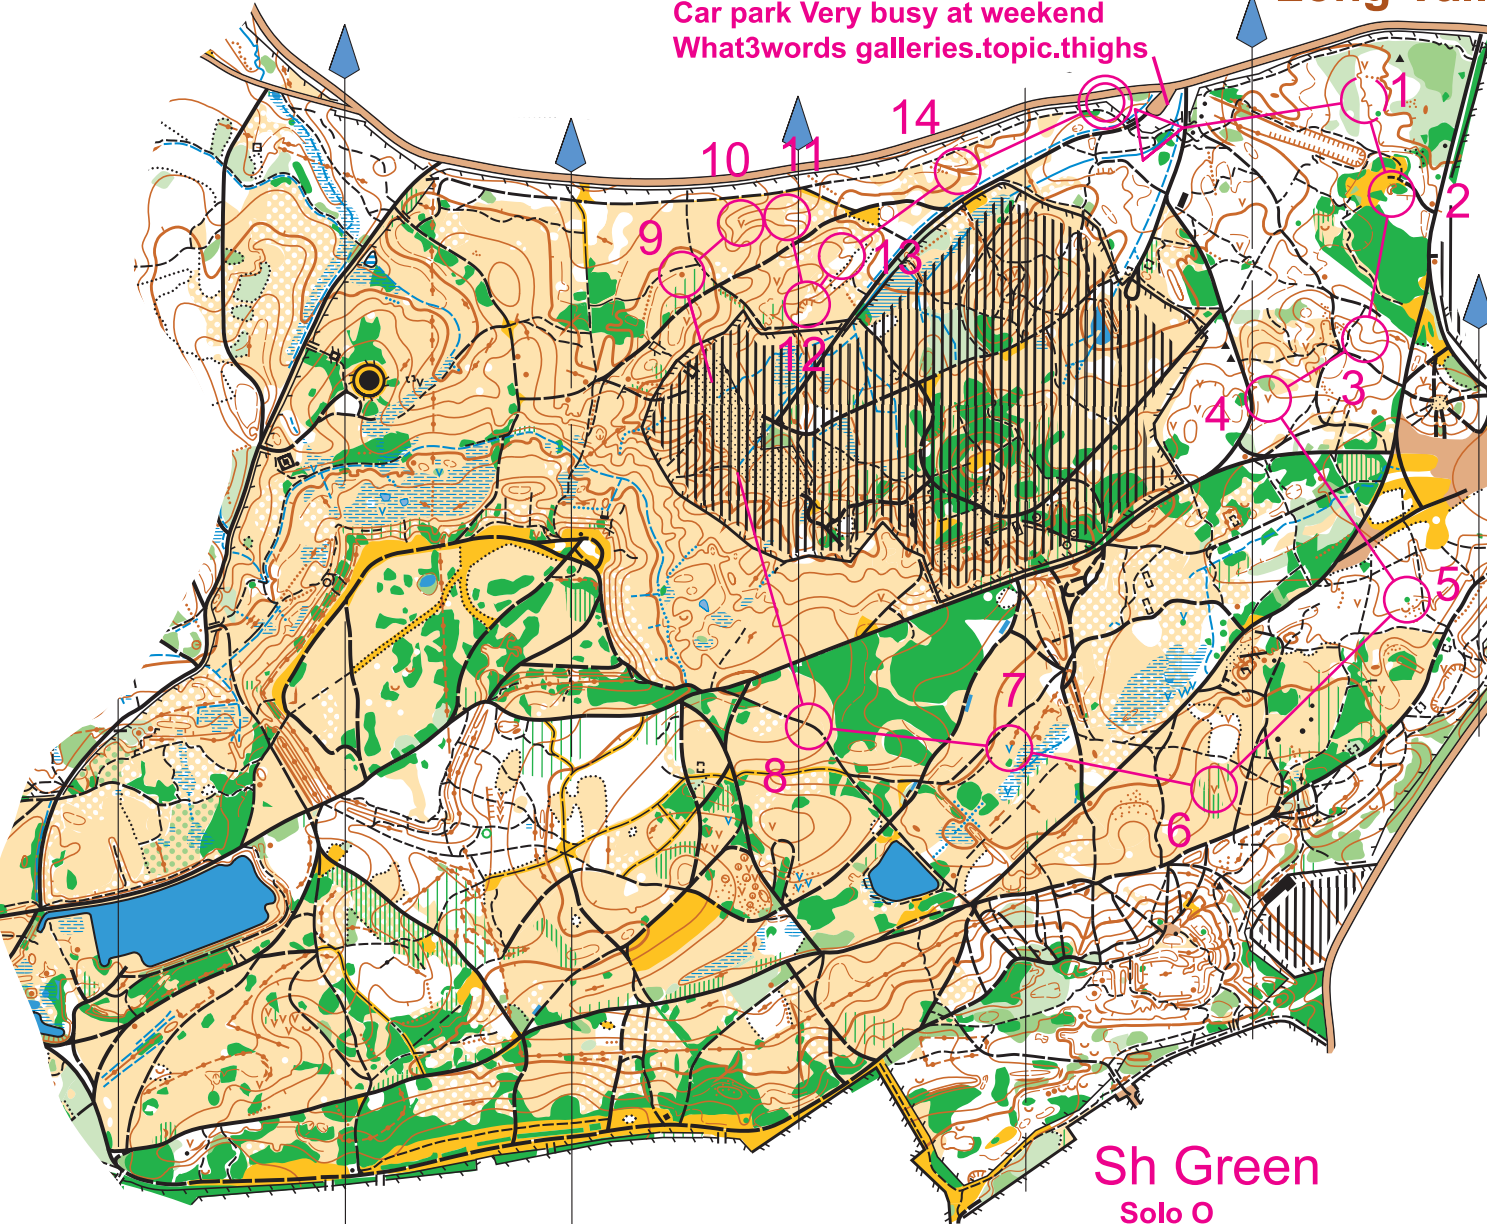

Long Valley South (East)

Alternative car park.
What3words living.
saves.hope

Car park Very busy at weekend
What3words galleries.topic.thighs

	Sh Green	3.4 km	135 m
▶		↗	♀
1	115	∩	—
2	121	○	⊙
3	127	∩	
4	101	∨	
5	105	△	⊙
6	108	∨	
7	106	∇	
8	110	↘	⊙
9	126	•	♠
10	125	∨	
11	104	∩	
12	130	∩	♠
13	129	∩	—
14	112	∧	

○ 220 m ○

Sh Green
Solo O

Long orange tape black writing hung low.

Scale 10,000

Based on previous maps by Southern Navigators. Updated Spring 2019 by Roger Maher. Copyright Southern Navigators 2019.