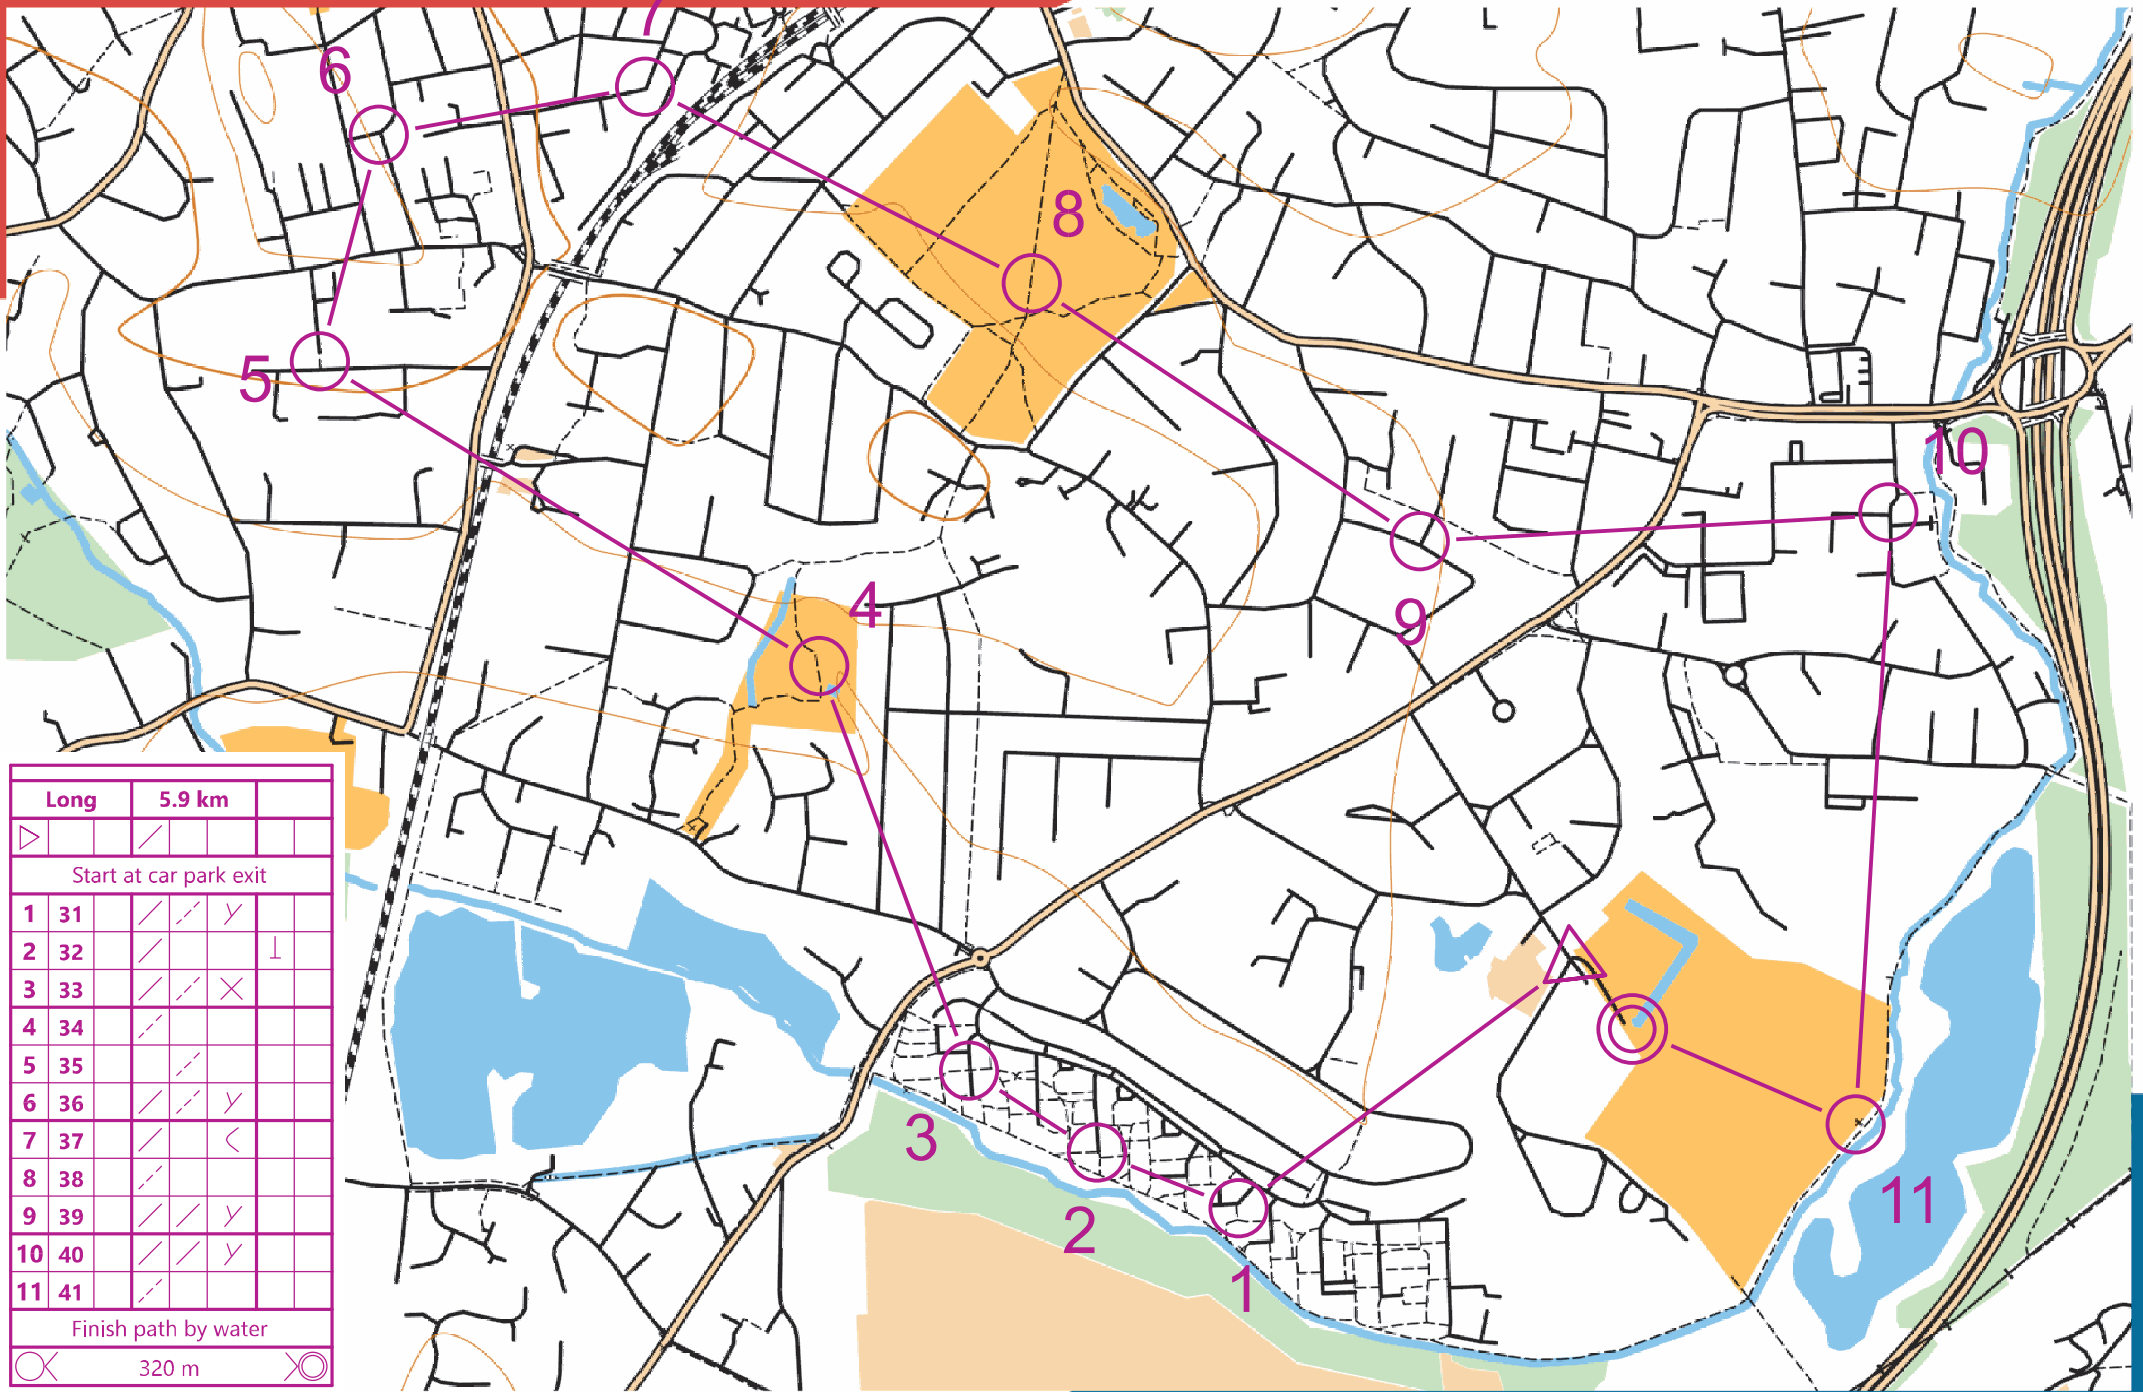

# ALDERSHOT PARK

scale 1:10000, contours 10m  
500m

Long	5.9 km				
▶	↗				
Start at car park exit					
1	31	↗	↘	Y	
2	32	↗			I
3	33	↗	↘	X	
4	34	↗			
5	35	↗			
6	36	↗	↘	Y	
7	37	↗			<
8	38	↗			
9	39	↗	↘	Y	
10	40	↗	↘	Y	
11	41	↗			
Finish path by water					
⊗	320 m				⊗