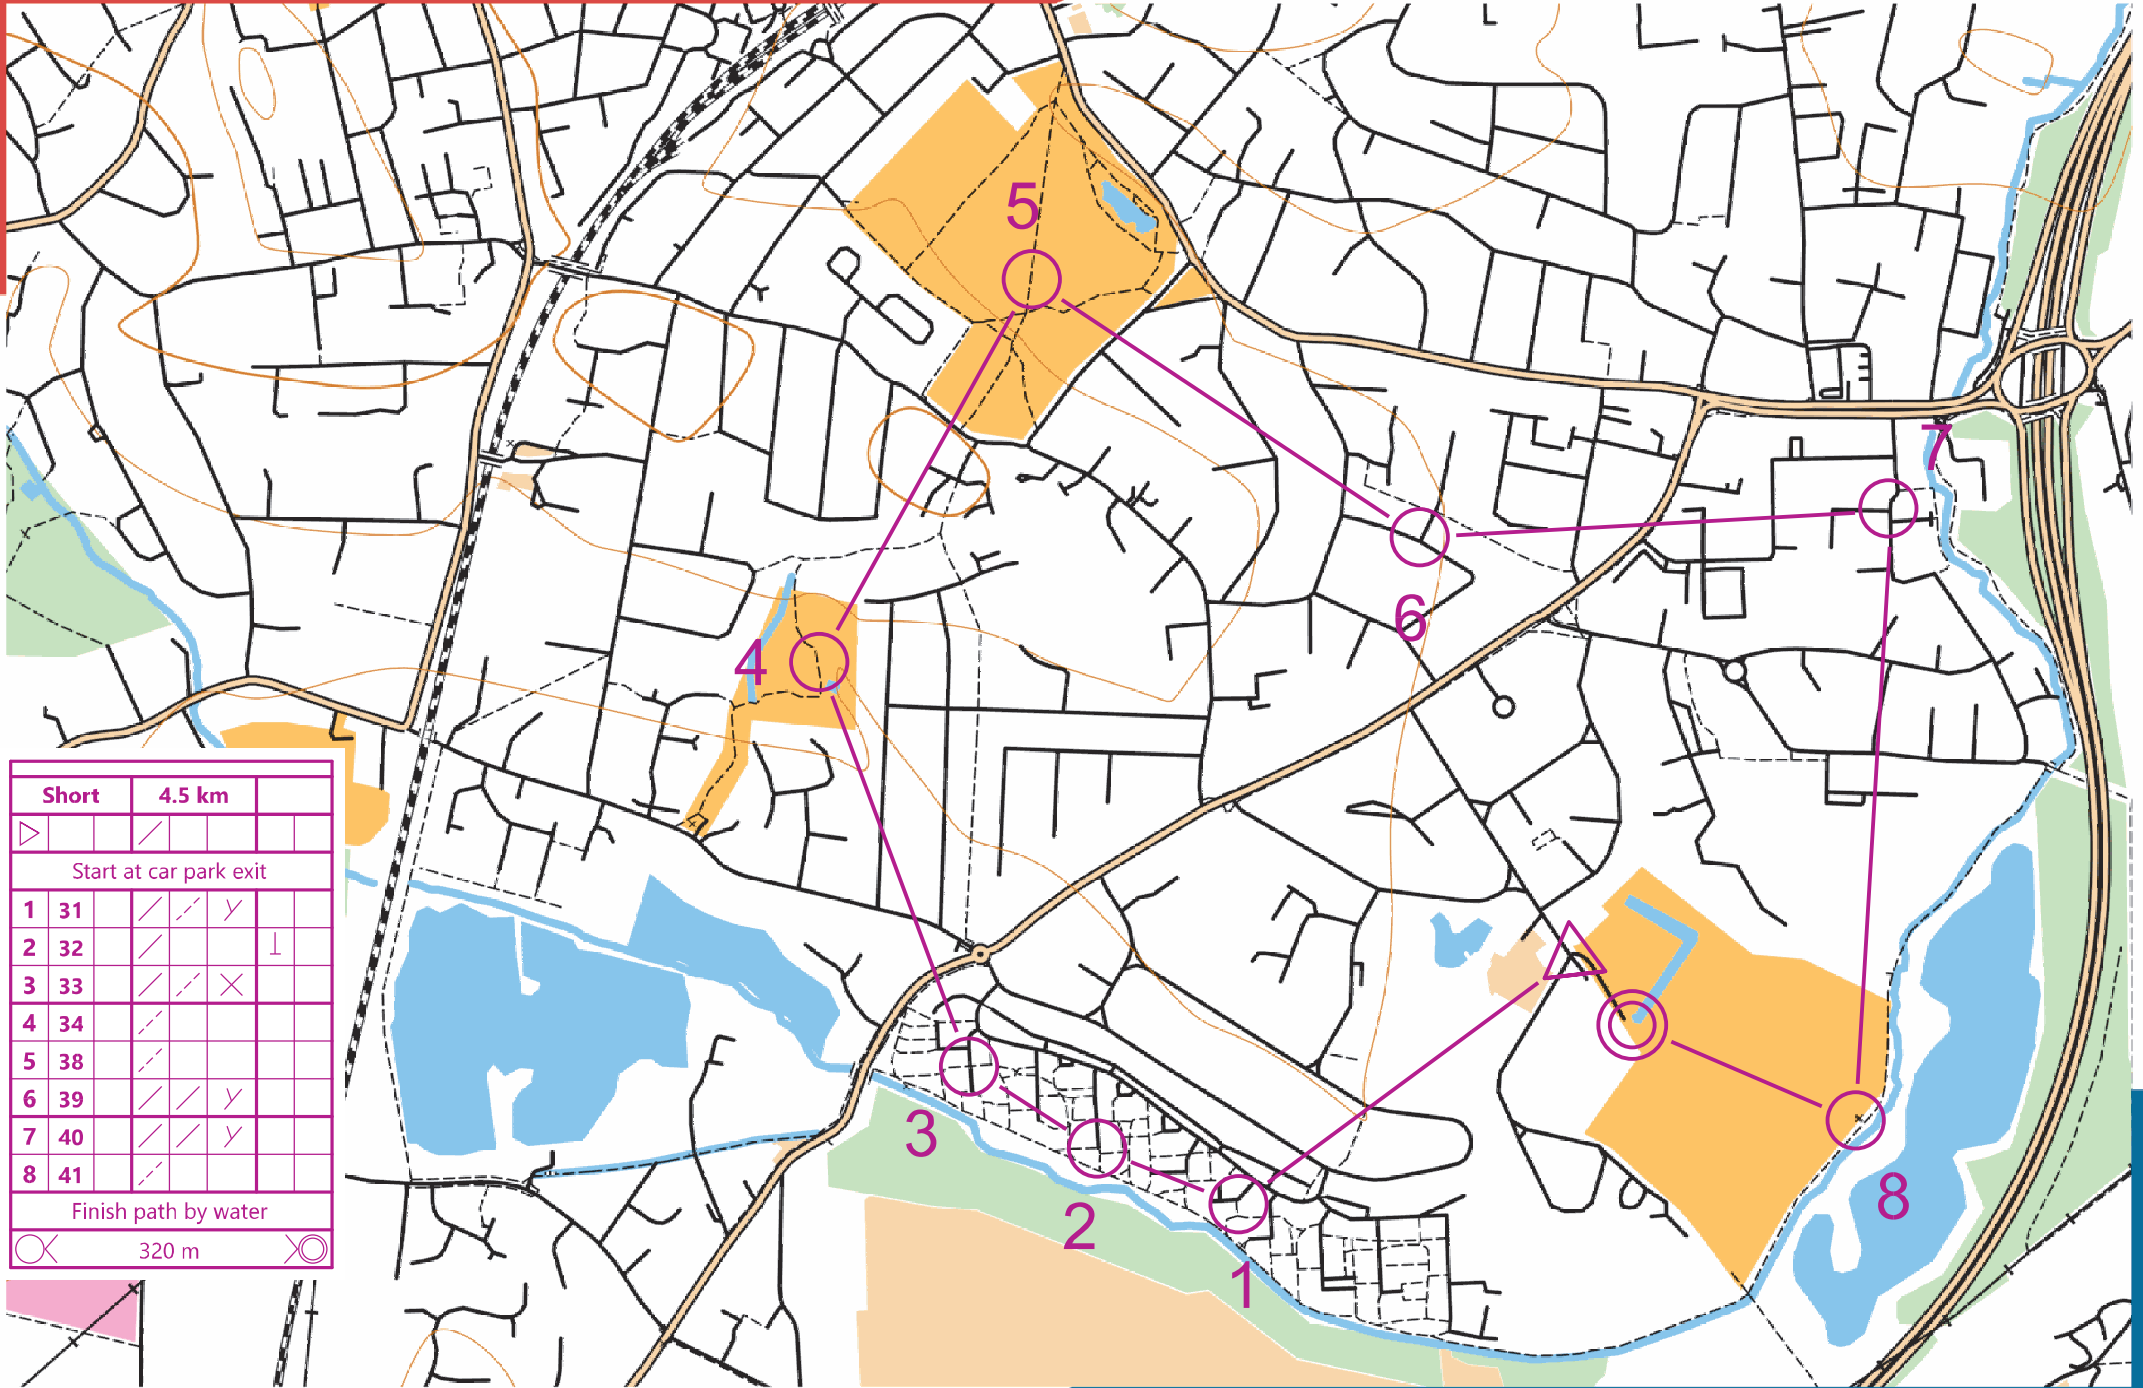

ALDERSHOT PARK

scale 1:10000, contours 10m
10m
500m

Short		4.5 km	
▶		↗	
Start at car park exit			
1	31	↗	↘
2	32	↗	
3	33	↗	✕
4	34	↗	
5	38	↗	
6	39	↗	↘
7	40	↗	↘
8	41	↗	
Finish path by water			
○	✕	320 m	○