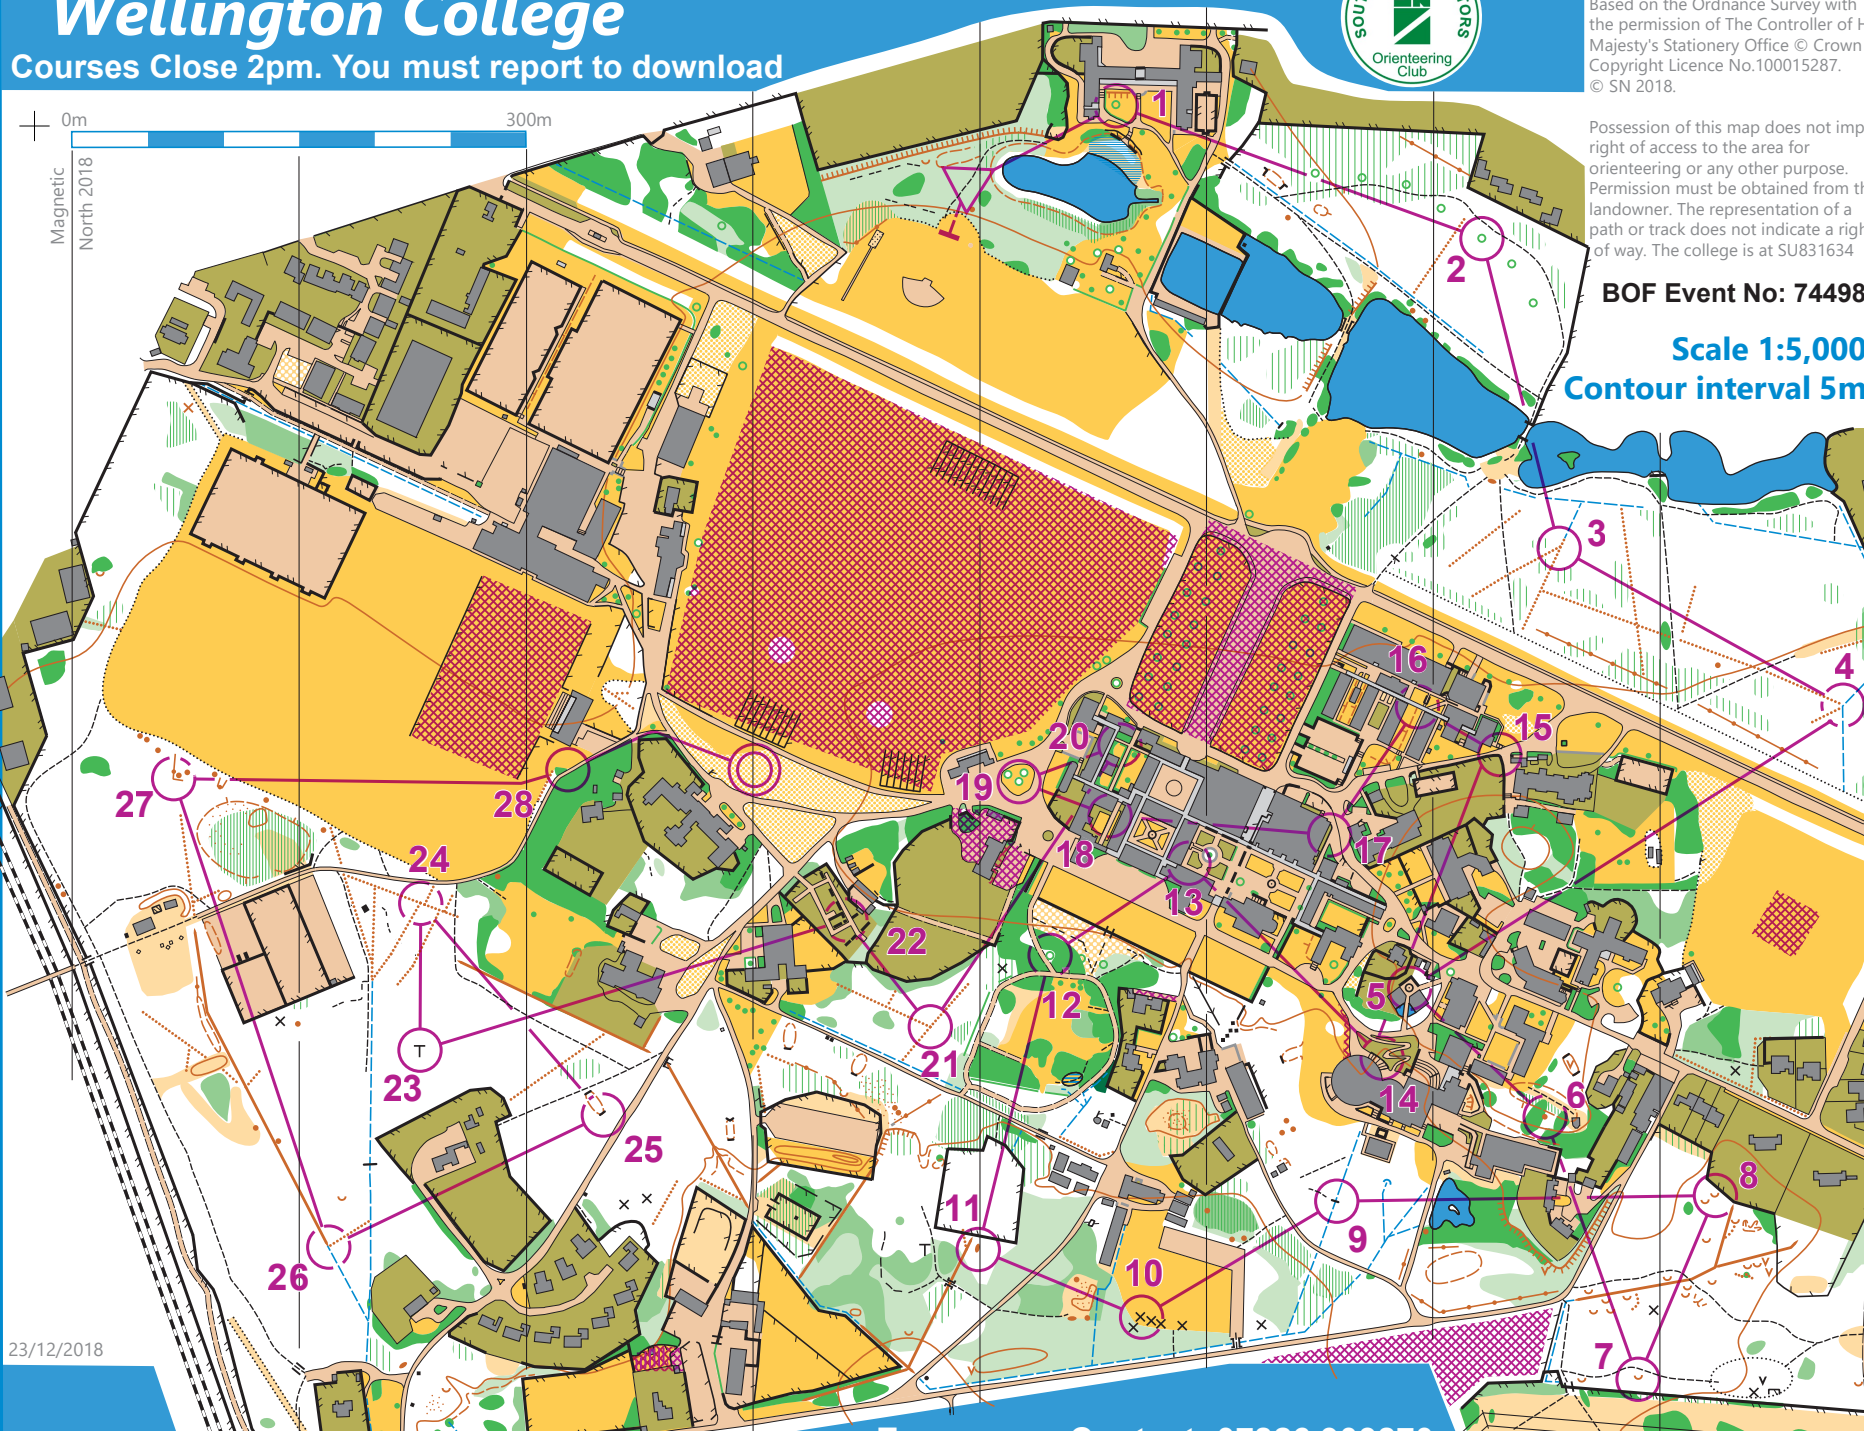

Wellington College

Courses Close 2pm. You must report to download

Map by Steve Mckinley, ISSOM 2007 updated 2018 by D Ryder & A Wallis. Based on the Ordnance Survey with the permission of The Controller of Her Majesty's Stationary Office © Crown Copyright Licence No.100015287. © SN 2018.

Possession of this map does not imply right of access to the area for orienteering or any other purpose. Permission must be obtained from the landowner. The representation of a path or track does not indicate a right of way. The college is at SU831634

BOF Event No: 74498

Scale 1:5,000
Contour interval 5m

Wellington			
Green	5.1 km	35 m	
----- 40 m ----->			
1	218	▲	○
2	216	▲	○
3	205	▨ ▨ ▨	Y
4	206	▨ ▨ ▨	Y
5	201	▲	
6	250	●	○
7	236	∪	∪
8	237	↗	∪
9	202	↖	X
10	207	↖	X
11	192	●	⊖
12	229	▲	○
13	255	▨	<
14	254	↖	
15	244	↖	⊥
16	194	↖	↗
17	215	↖	
18	195	▨	⊥
19	225	↓	○
20	251	←	↖
21	199	▨ ▨ ▨	Y
22	212		○
23	221	T	
24	208	←	Y
25	204	↖	Y
26	240	▨ ▨ ▨	Y
27	220	##	⊥
28	193	▨	○

○ 130 m ○
Course closes 2pm
You must report to download

Emergency Contact: 07826 903870

23/12/2018