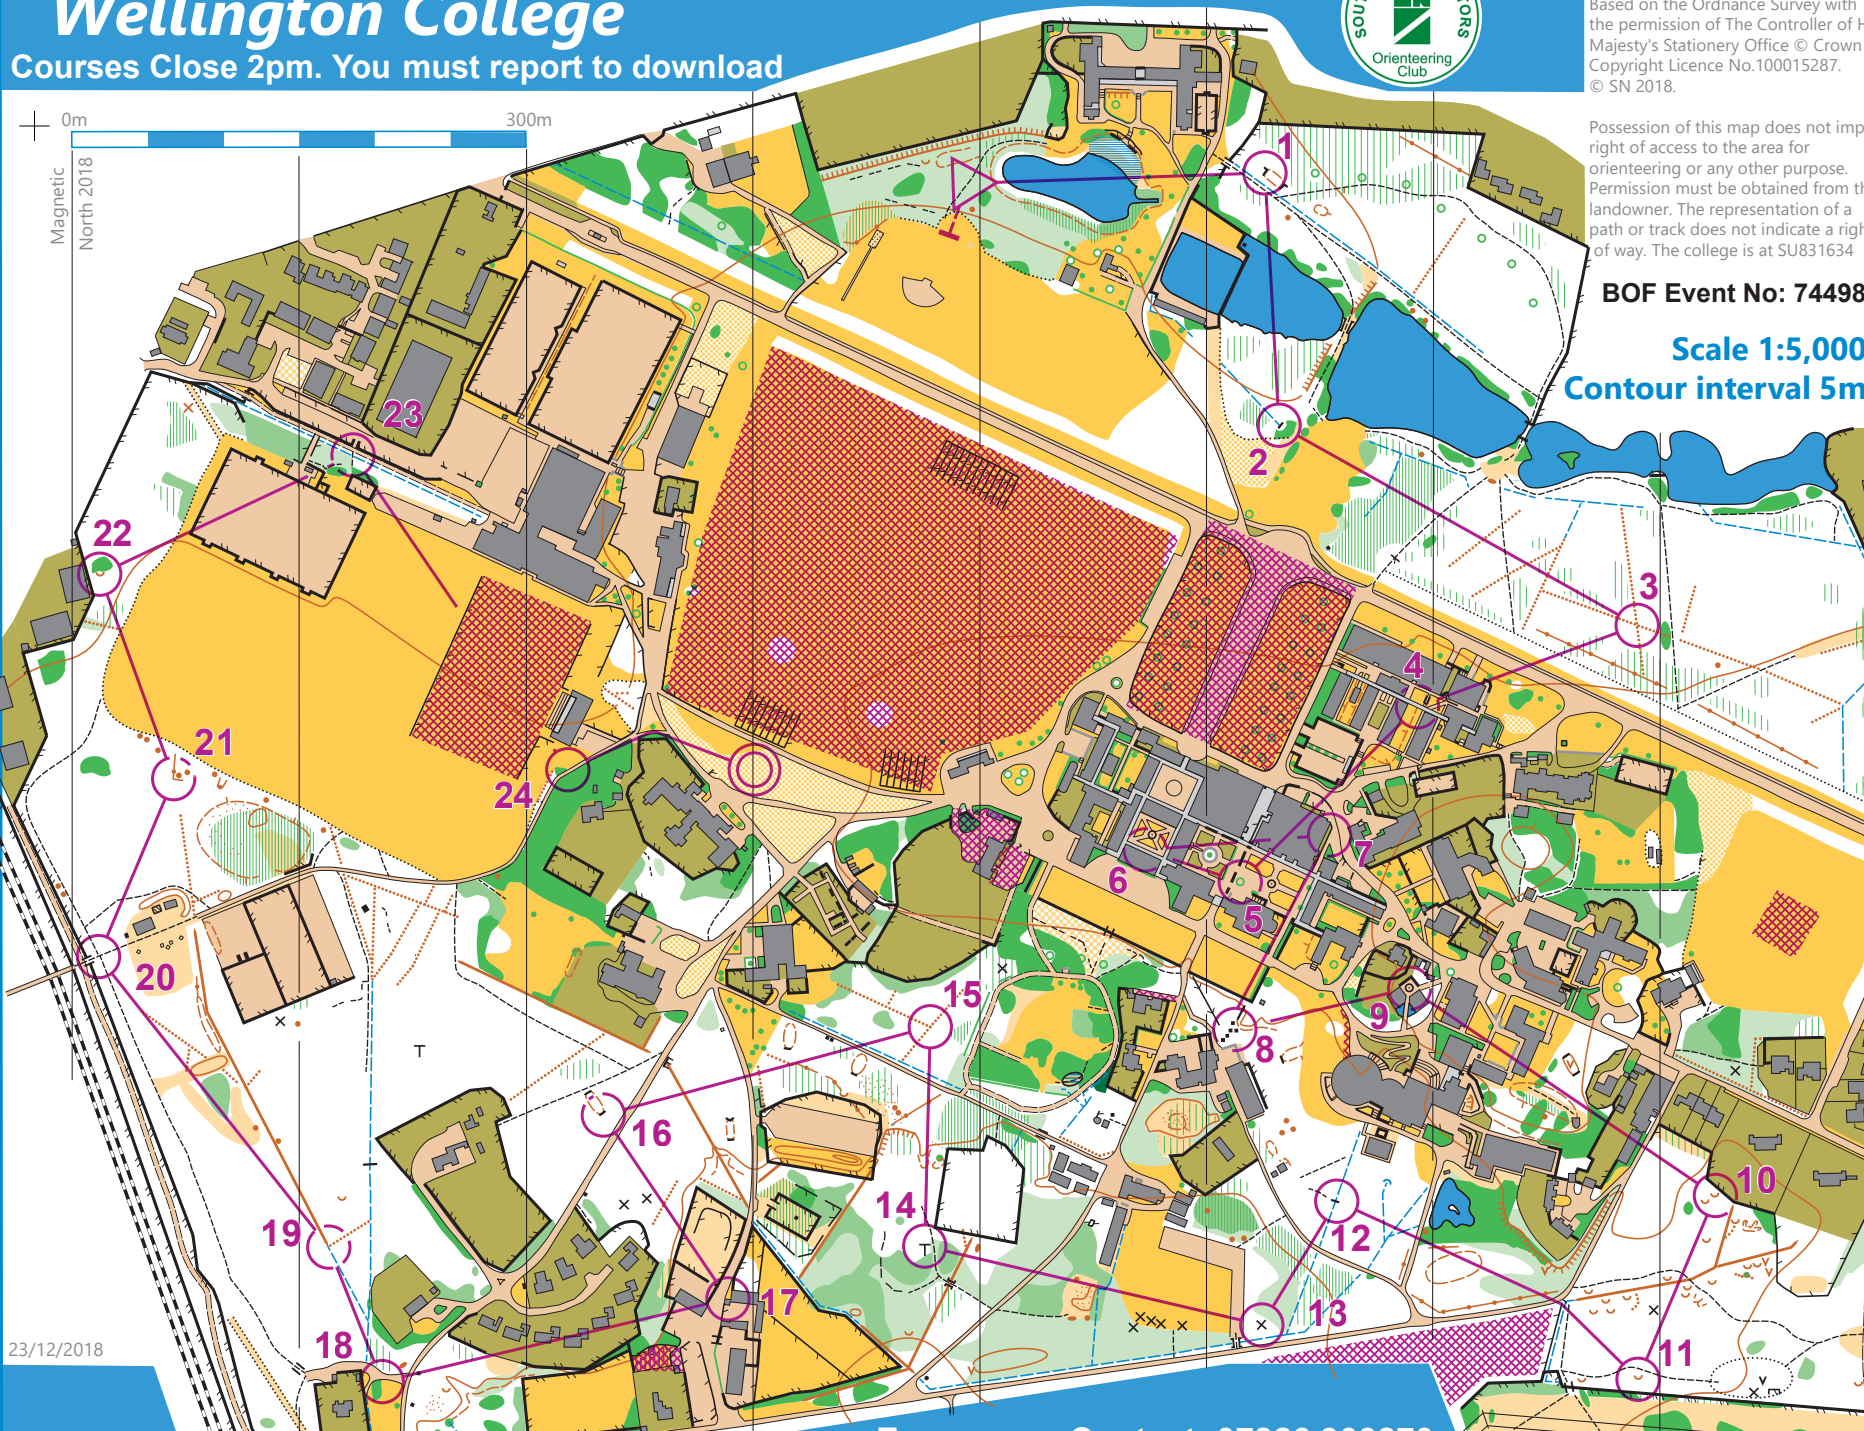

Wellington College

Courses Close 2pm. You must report to download

Map by Steve McKinley, ISSOM 2007 updated 2018 by D Ryder & A Wallis. Based on the Ordnance Survey with the permission of The Controller of Her Majesty's Stationery Office © Crown Copyright Licence No.100015287. © SN 2018.

Possession of this map does not imply right of access to the area for orienteering or any other purpose. Permission must be obtained from the landowner. The representation of a path or track does not indicate a right of way. The college is at SU831634

BOF Event No: 74498

Scale 1:5,000
Contour interval 5m

0m 300m
Magnetic North 2018

Wellington				
Light Green	4.3 km	25 m		
----- 40 m ----->				
1	233			
2	234			
3	223			
4	194			
5	224			
6	243			
7	215			
8	249			
9	201			
10	237			
11	236			
12	202			
13	238			
14	222			
15	199			
16	204			
17	198			
18	214			
19	240			
20	219			
21	220			
22	235			
23	228			
24	193			
----- 130 m -----				

Course closes 2pm

You must report to download

Special Symbols
x Man made object

23/12/2018

Emergency Contact: 07826 903870