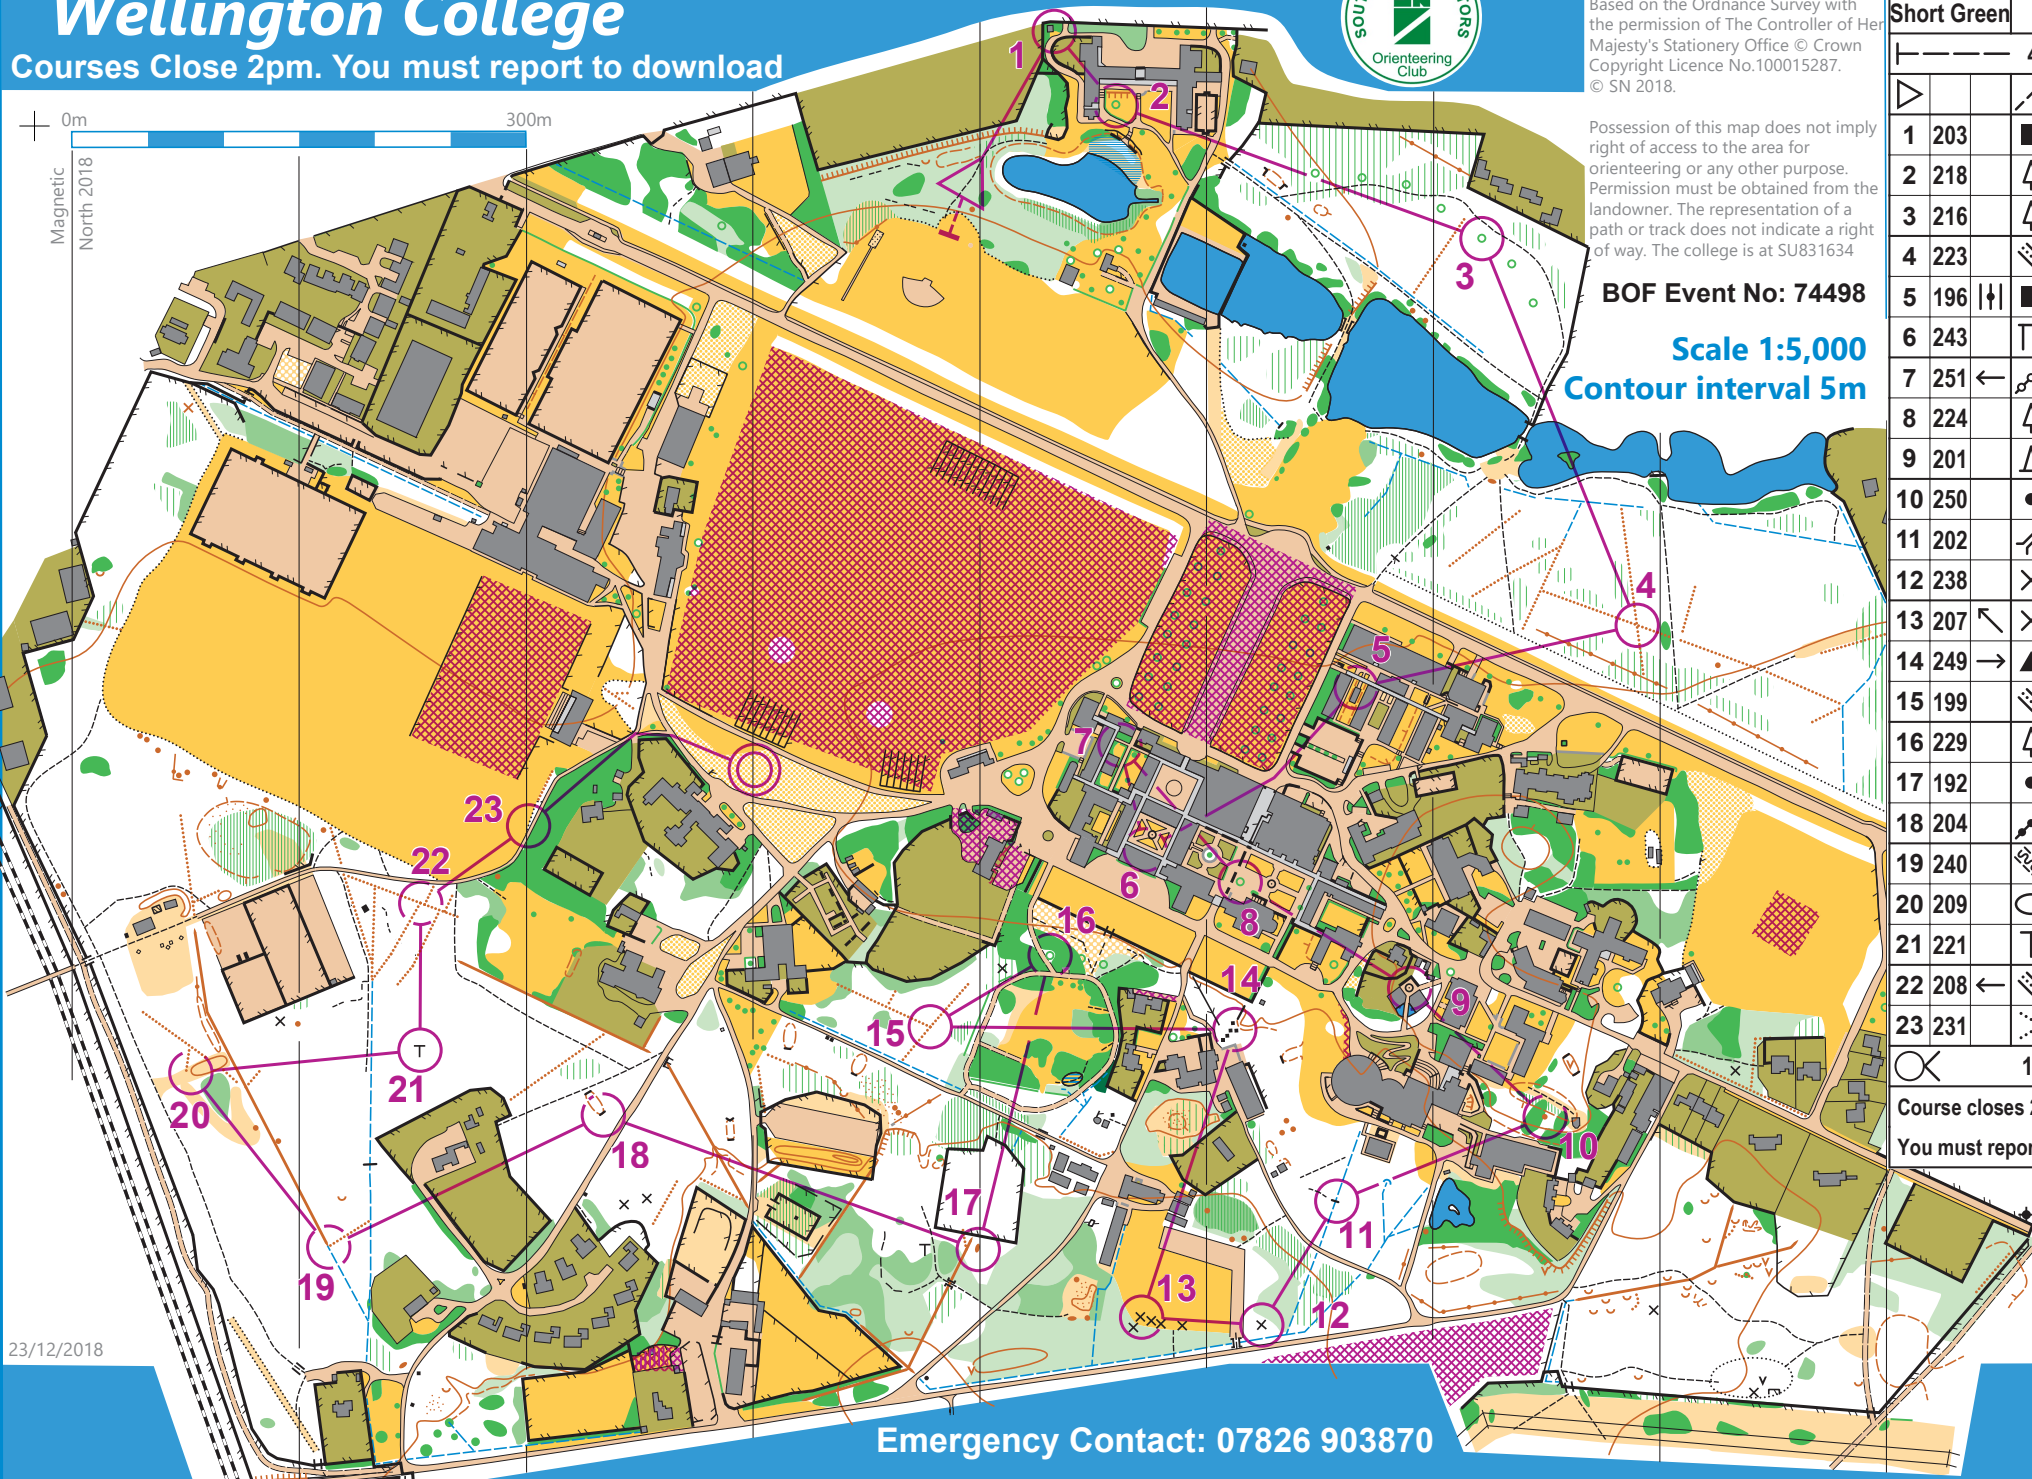

# Wellington College

Courses Close 2pm. You must report to download

Map by Steve Mckinley, ISSOM 2007 updated 2018 by D Ryder & A Wallis. Based on the Ordnance Survey with the permission of The Controller of Her Majesty's Stationary Office © Crown Copyright Licence No.100015287. © SN 2018.

Possession of this map does not imply right of access to the area for orienteering or any other purpose. Permission must be obtained from the landowner. The representation of a path or track does not indicate a right of way. The college is at SU831634

BOF Event No: 74498

Scale 1:5,000  
Contour interval 5m

0m 300m  
Magnetic North 2018

Wellington				
Short Green	3.7 km	20 m		
----- 40 m ----->				
1	203	■		○
2	218	▲		○
3	216	▲		○
4	223	⊗	⊗	
5	196		■	○
6	243	▯		
7	251	←	↗	↘
8	224	▲		○
9	201	▲		
10	250	●		○
11	202	↗	⊗	
12	238	⊗		
13	207	↖	⊗	
14	249	→	▲	○
15	199	⊗	⊗	↘
16	229	▲		○
17	192	●		⊥
18	204	↗		
19	240	⊗	⊗	↘
20	209	○		○
21	221	T		
22	208	←	⊗	↘
23	231	⊗		⊥

180 m  
Course closes 2pm  
You must report to download

Special Symbols  
x Man made object

23/12/2018

Emergency Contact: 07826 903870