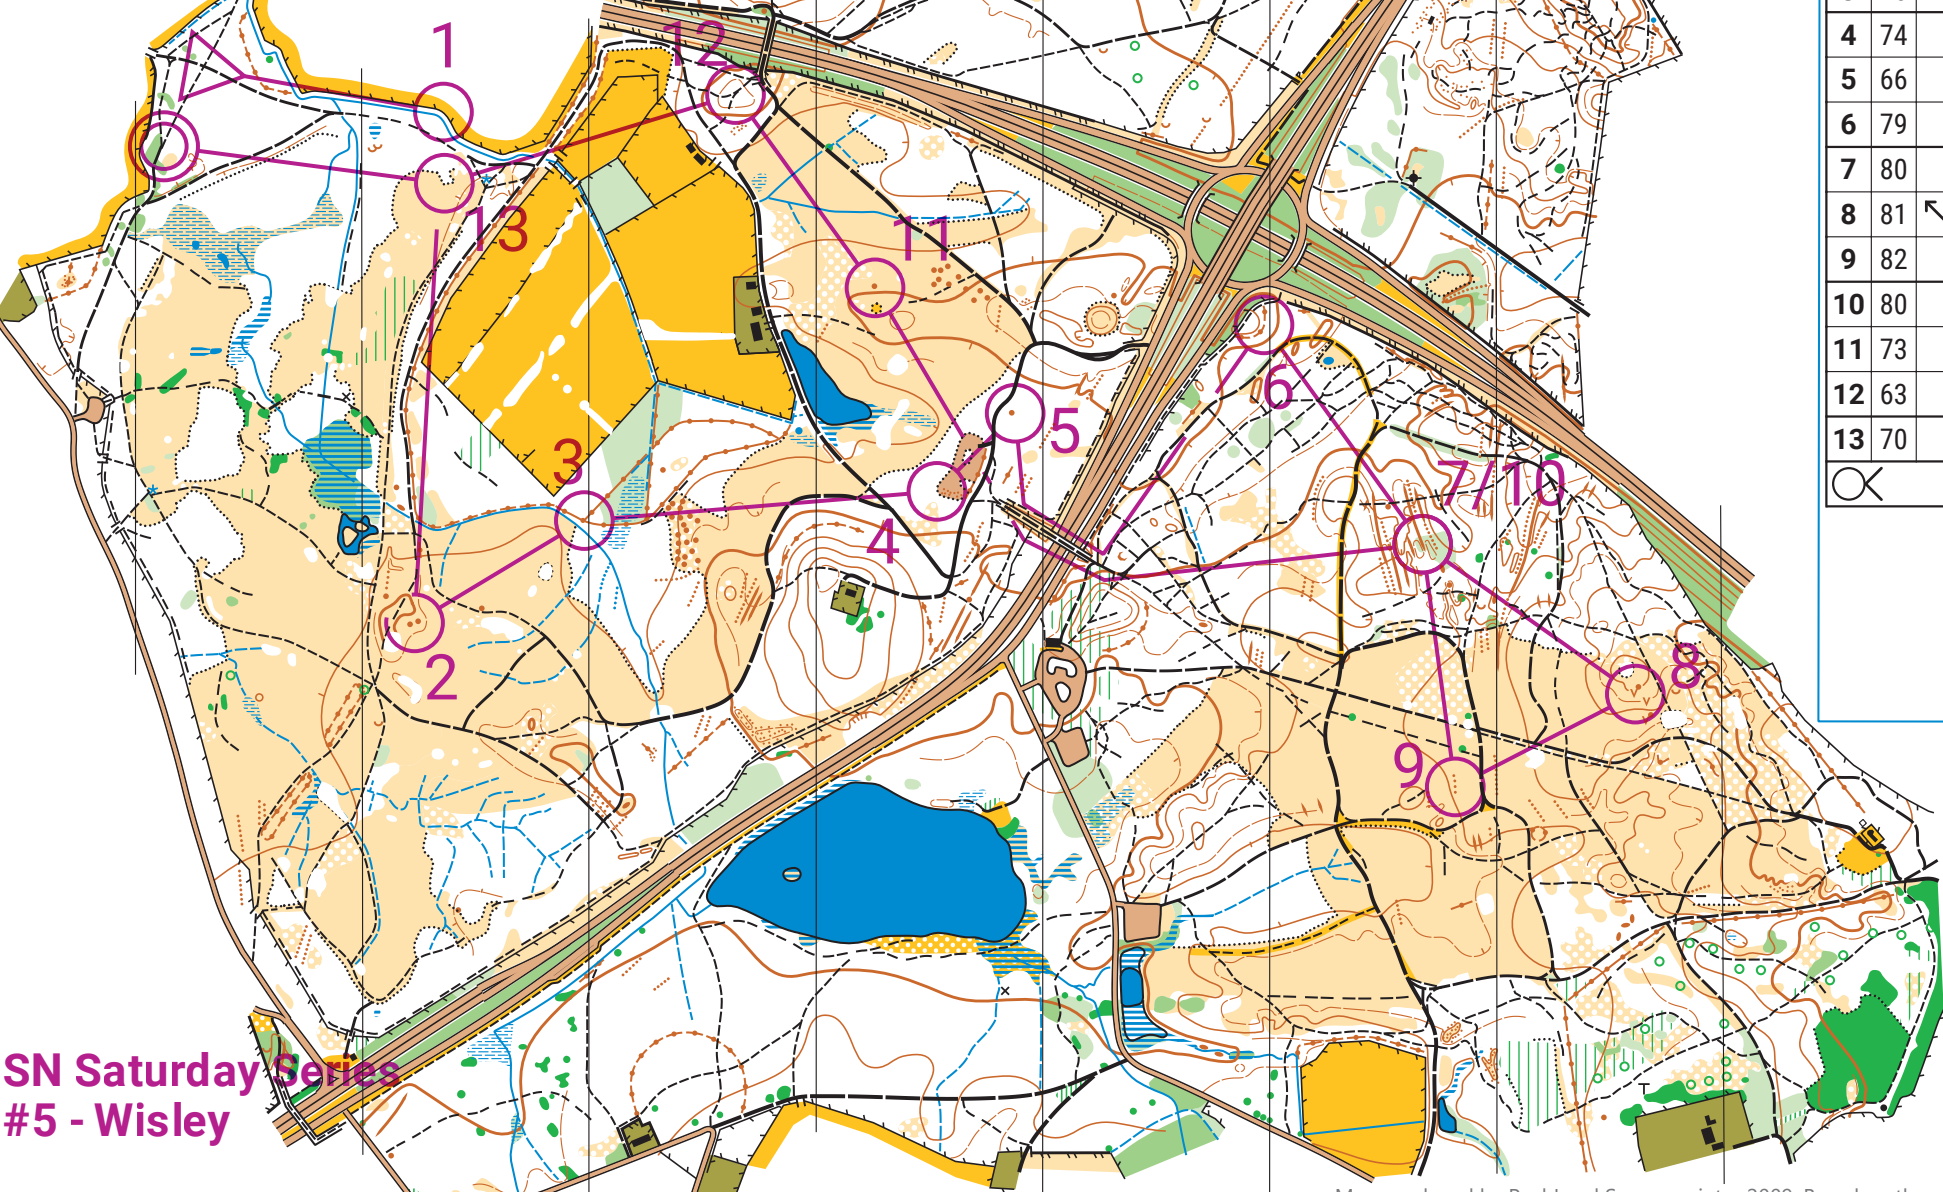

# Wisley & Ockham Common

## Wisley Sat Series 2020

	Short Blue	5.8 km	110 m
▷			
1	84	↗	<
2	76	●	⋮
3	75	##	Y
4	74	∇	
5	66	●	○
6	79	##	
7	80	∧	○
8	81	↖	∇
9	82	▨	
10	80	∧	○
11	73	●	○
12	63	▨	Y
13	70	∇	
○		370 m	⊗

11th January 2020 Scale 1:10,000  
Contour Interval 5m

## SN Saturday Series #5 - Wisley

EMERGENCY CONTACT - 07753611175  
Organiser: Philip Slingsby // Planner: Emily Butter

Map produced by Peel Land Surveys winter 2009. Based on the previous maps by SN. Based on the Ordnance Survey with the permission of The Controller of Her Majesty's Stationery Office. © Crown Copyright Licence No.100015287. Grid ref SU892357. © SN 2019